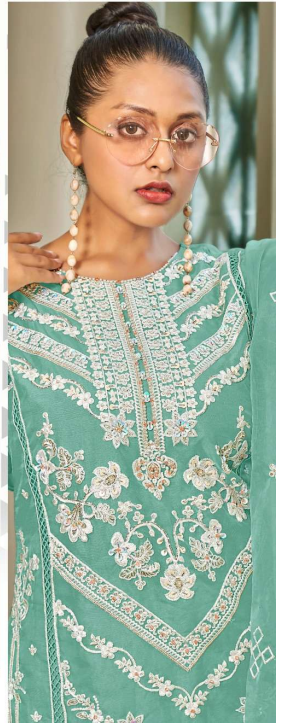

Motifz
FASHION FORWARD

R-1127-D

READY MADE
COLLECTION
SIZE:- XI

TOP- ORGANZA WITH EMBROIDERY
KHATLI WROK

BOTTOM - VISCOS SILK

DUPATTA - ORGANZA WITH EMBROIDERY

READYMADE
COLLECTION
SIZE-XI,XXI

TOP- ORGANZA WITH EMBROIDERY KHATLI WORK
BOTTOM - VISCOS SILK
DUPATTA - ORGANZA WITH EMBROIDERY

R.1127-A

R.1127-B

R.1127-C

R.1127-D

Motifz
FASHION FORWARD

R-1127-A

READY MADE
COLLECTION
SIZE:- XI

TOP- ORGANZA WITH EMBROIDERY
KHATLI WROK
BOTTOM - VISCOS SILK
DUPATTA - ORGANZA WITH EMBROIDERY

Motifz
FASHION FORWARD

R-1127-B

READY MADE
COLLECTION
SIZE:- **XI**

TOP- ORGANZA WITH EMBROIDERY
KHATLI WROK

BOTTOM - VISCOS SILK

DUPATTA - ORGANZA WITH EMBROIDERY

Motifz
FASHION FORWARD

R-1127-C

TOP- ORGANZA WITH EMBROIDERY
KHATLI WROK

BOTTOM - VISCOS SILK

DUPATTA - ORGANZA WITH EMBROIDERY