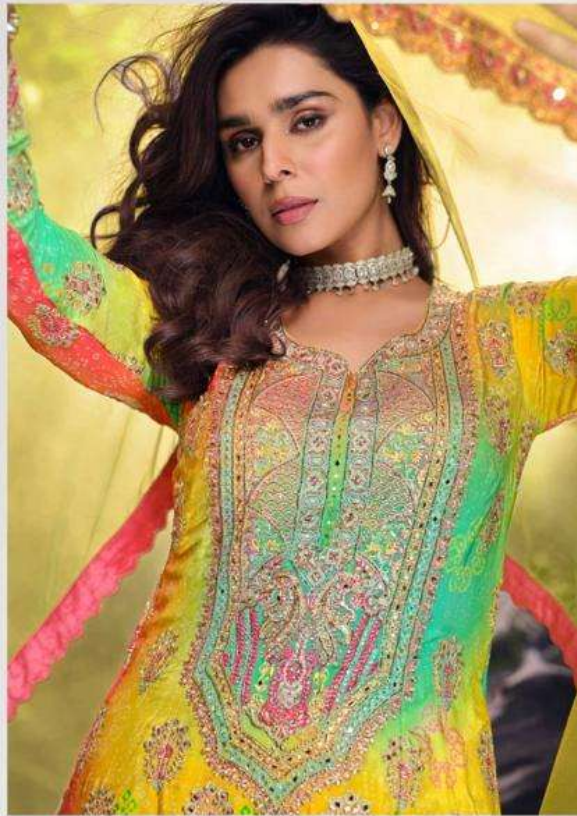

ROUS

Sometimes you don't have
to try too hard to look different