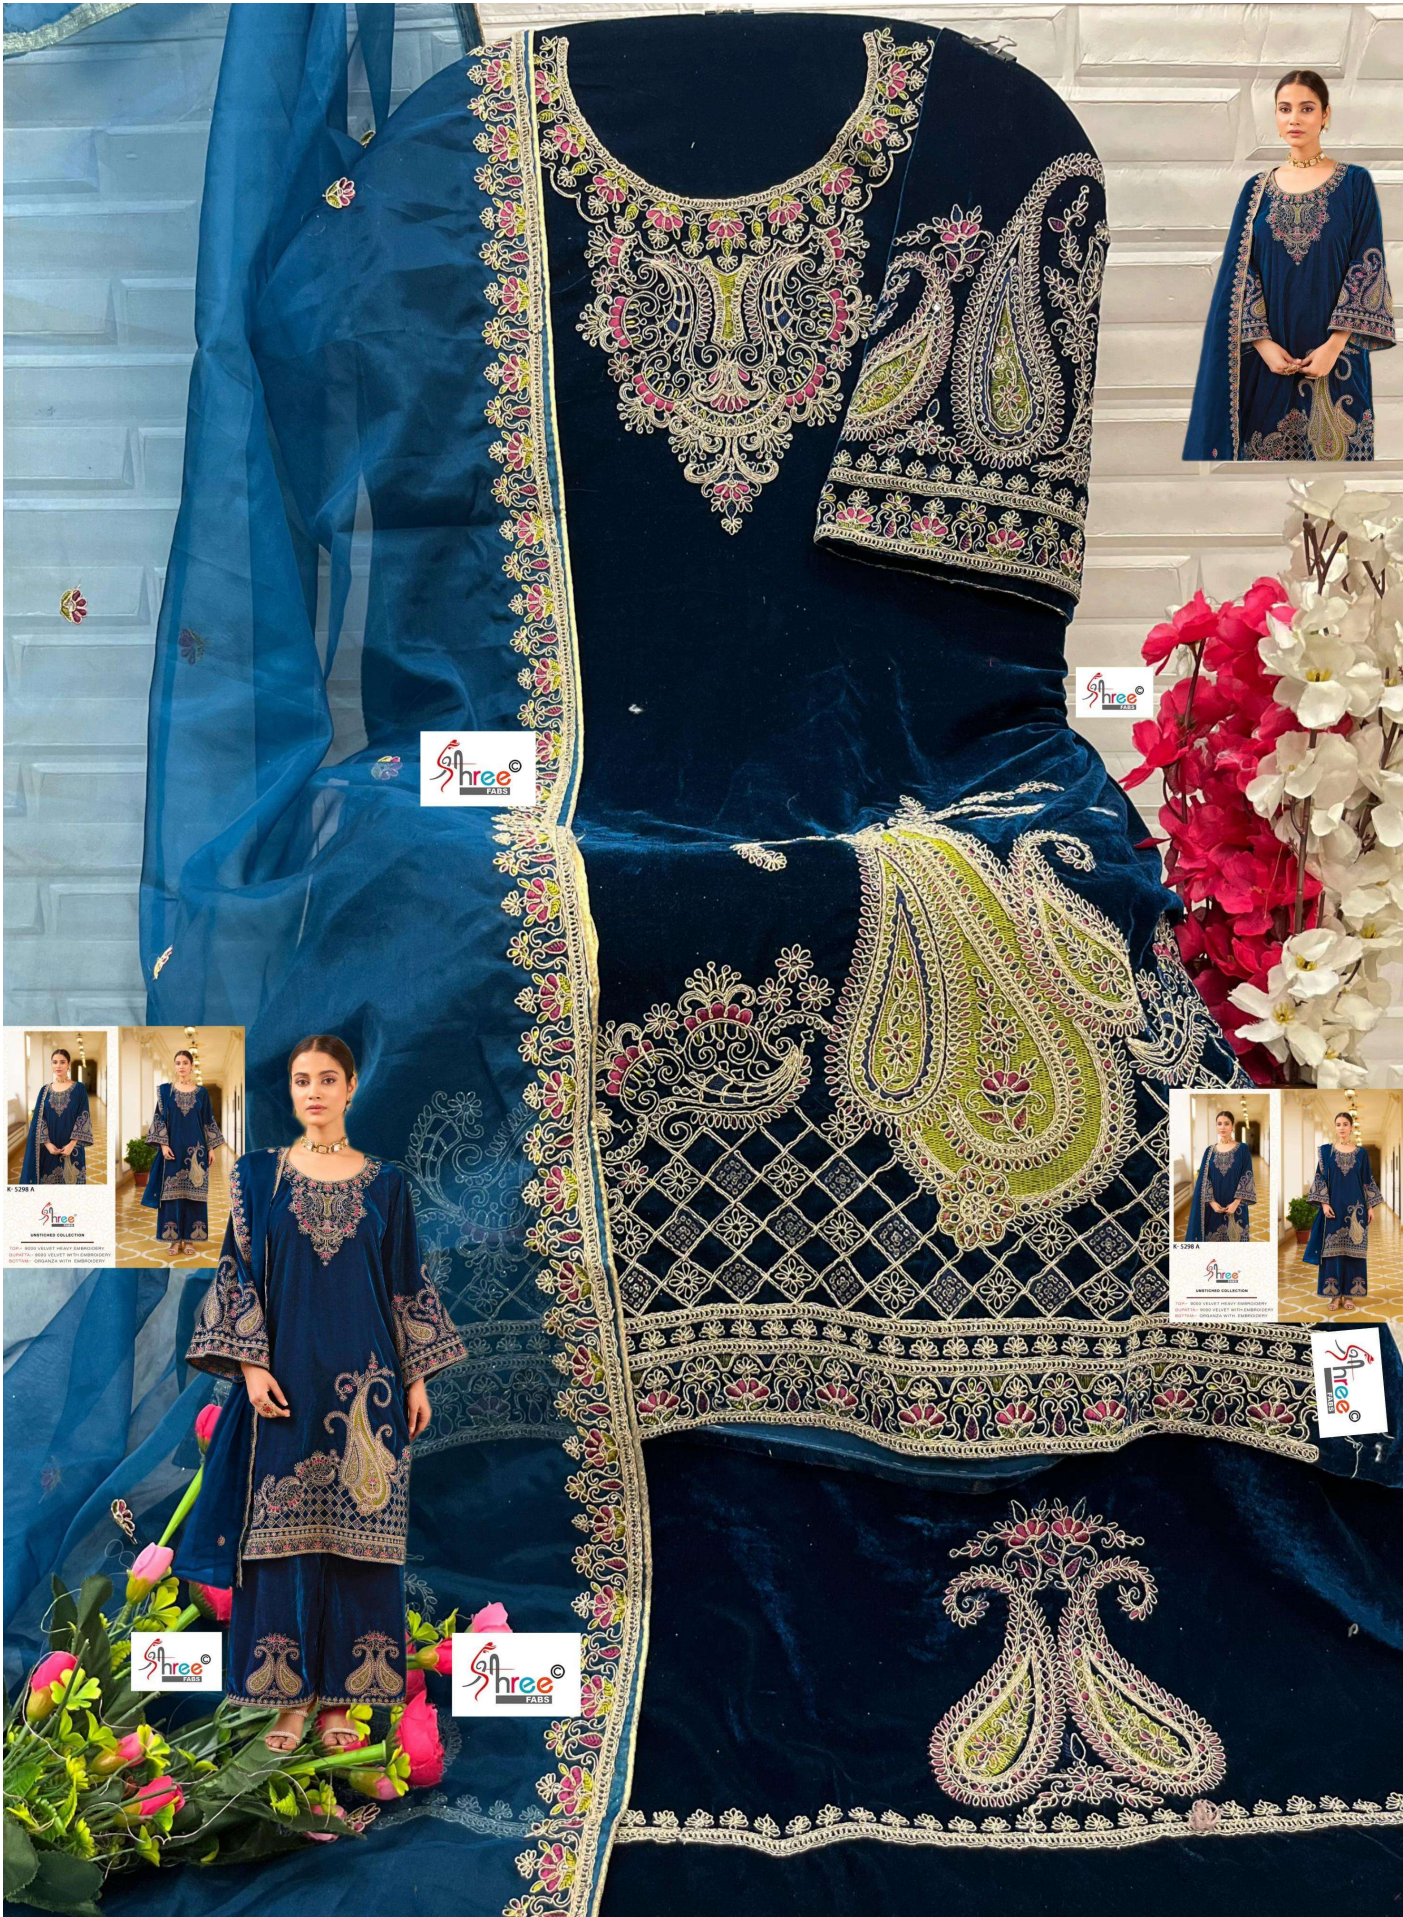

Shree FABS

Shree FABS