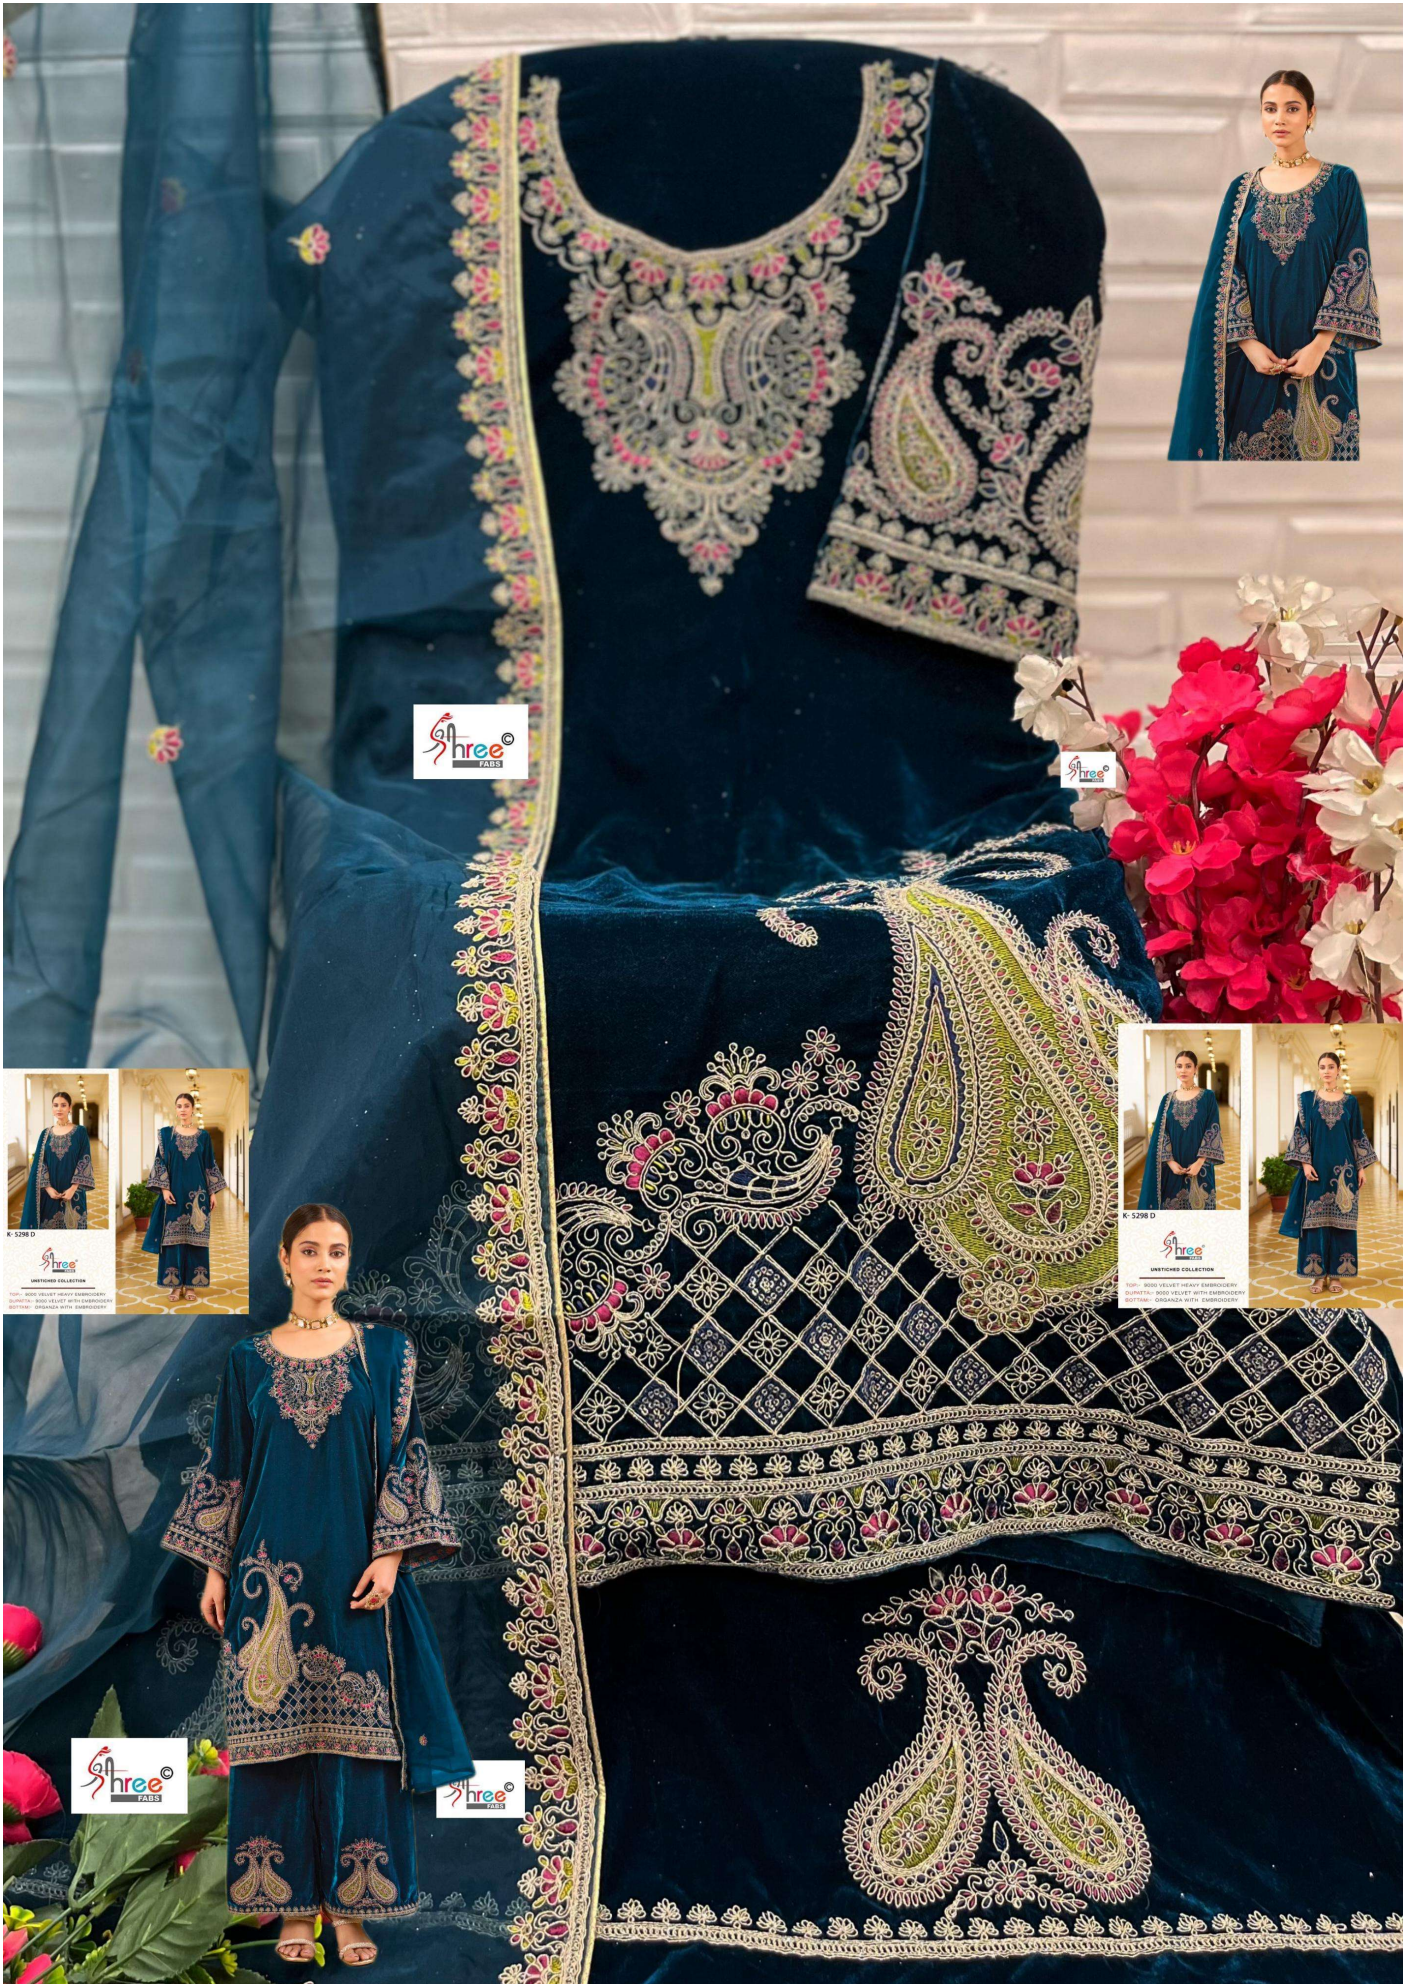

Shree
FABRS

Shree
FABRS