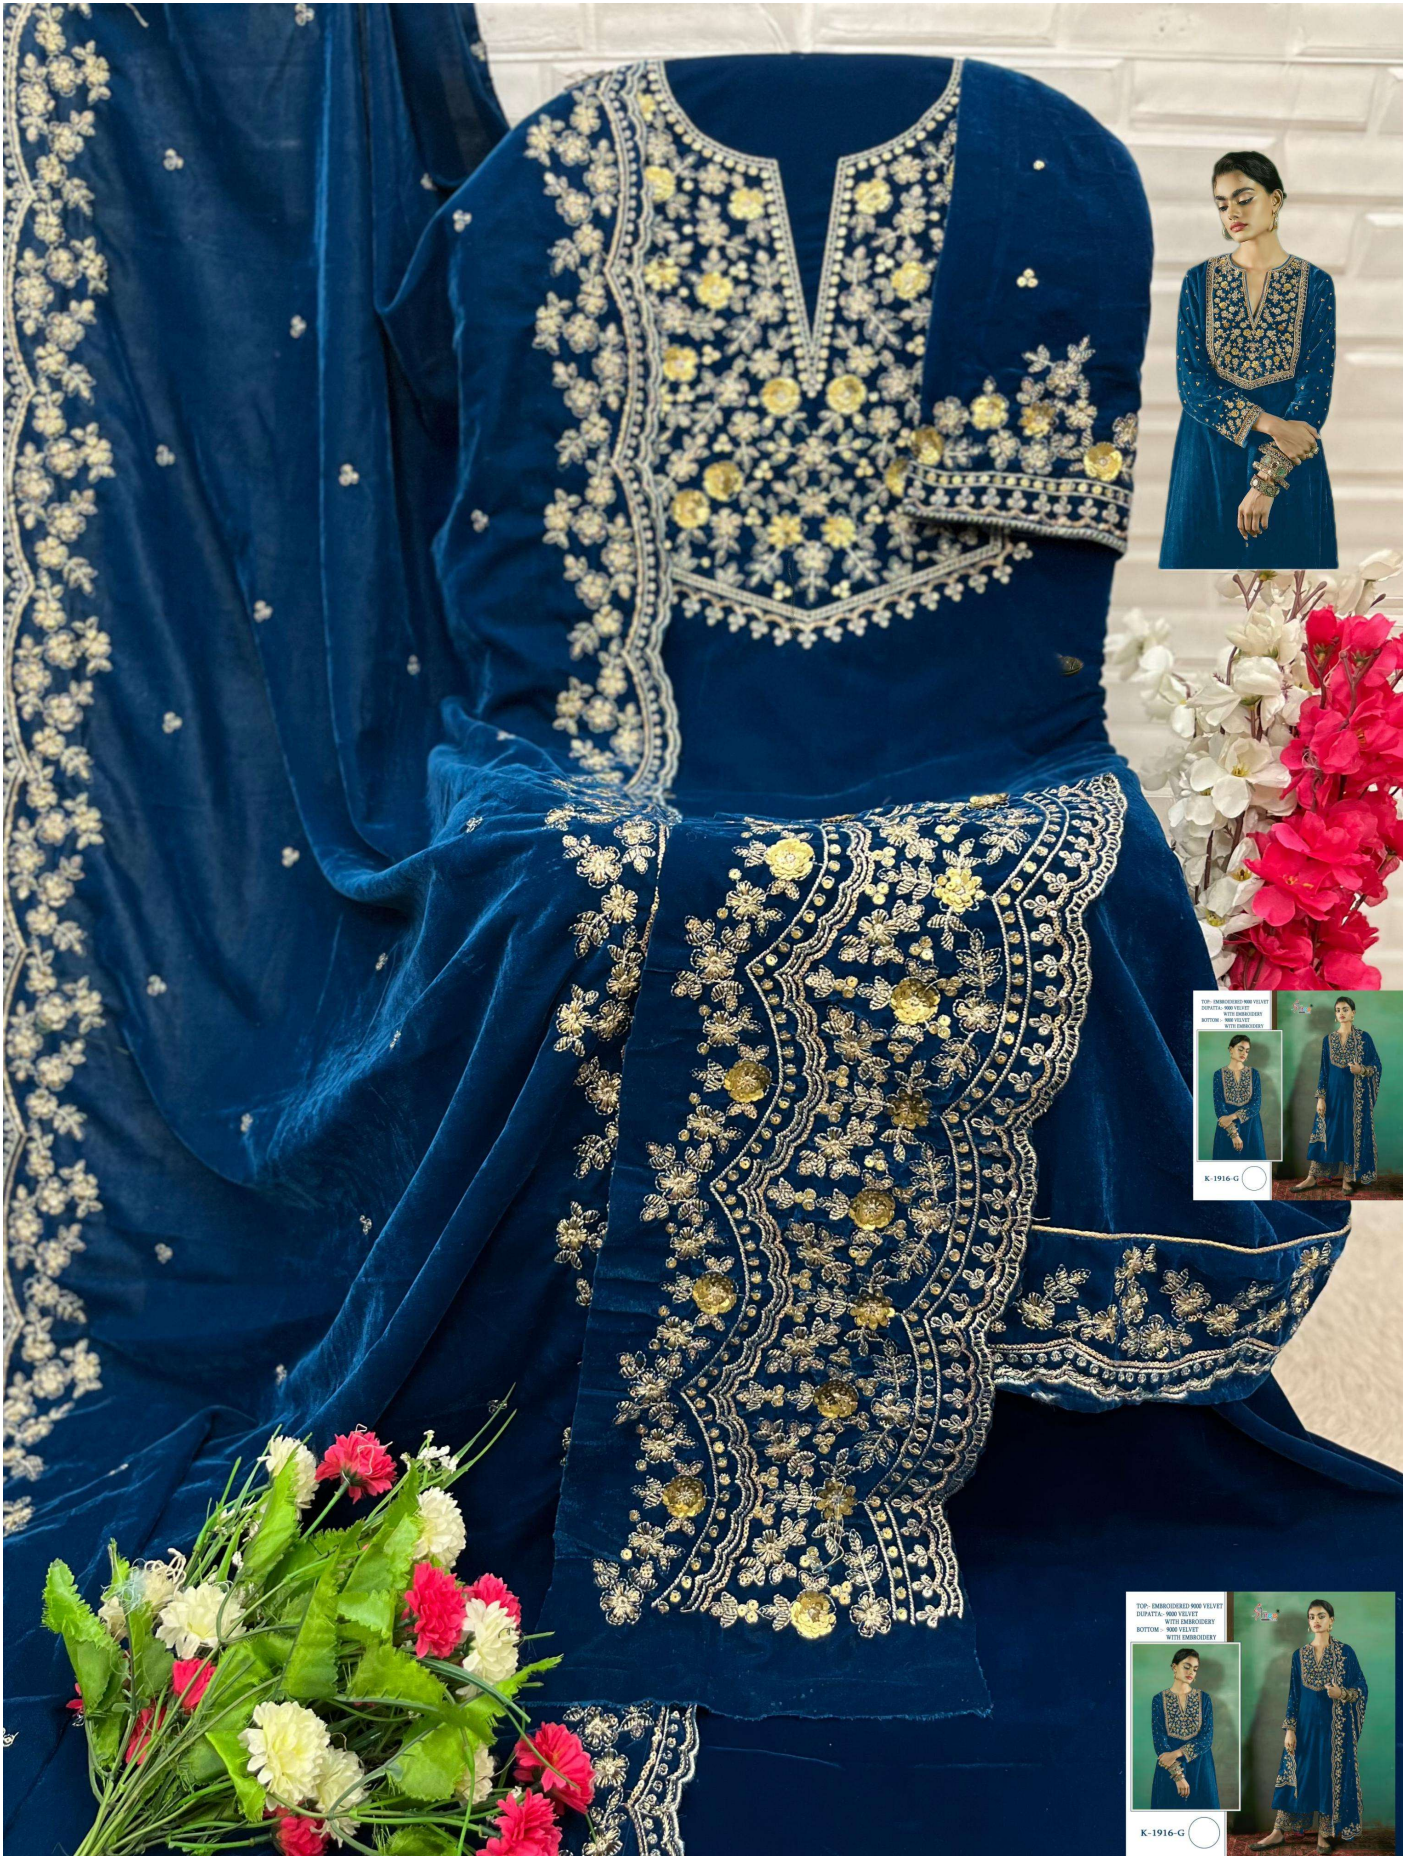

Shree<sup>®</sup>  
FABS

TOP- EMBROIDERED 9000 VELVET  
DUPATTA- 9000 VELVET  
WITH EMBROIDERY  
BOTTOM- 9000 VELVET  
WITH EMBROIDERY

K-1916-1

TOP- EMBROIDERED 9000 VELVET  
DUPATTA- 9000 VELVET  
WITH EMBROIDERY  
BOTTOM- 9000 VELVET  
WITH EMBROIDERY

K-1916-1

TOP- EMBROIDERED 900 VELVET  
DUPATTA- 900 VELVET  
WITH EMBROIDERY  
BOTTOM- 900 VELVET  
WITH EMBROIDERY

K-1916-H

TOP- EMBROIDERED 900 VELVET  
DUPATTA- 900 VELVET  
WITH EMBROIDERY  
BOTTOM- 900 VELVET  
WITH EMBROIDERY

K-1916-J

TOP: DARK BLUE VELVET WITH GOLD AND YELLOW FLORAL EMBROIDERY  
BOTTOM: DARK BLUE VELVET WITH GOLD AND YELLOW FLORAL EMBROIDERY

K-1916-G

TOP: DARK BLUE VELVET WITH GOLD AND YELLOW FLORAL EMBROIDERY  
BOTTOM: DARK BLUE VELVET WITH GOLD AND YELLOW FLORAL EMBROIDERY