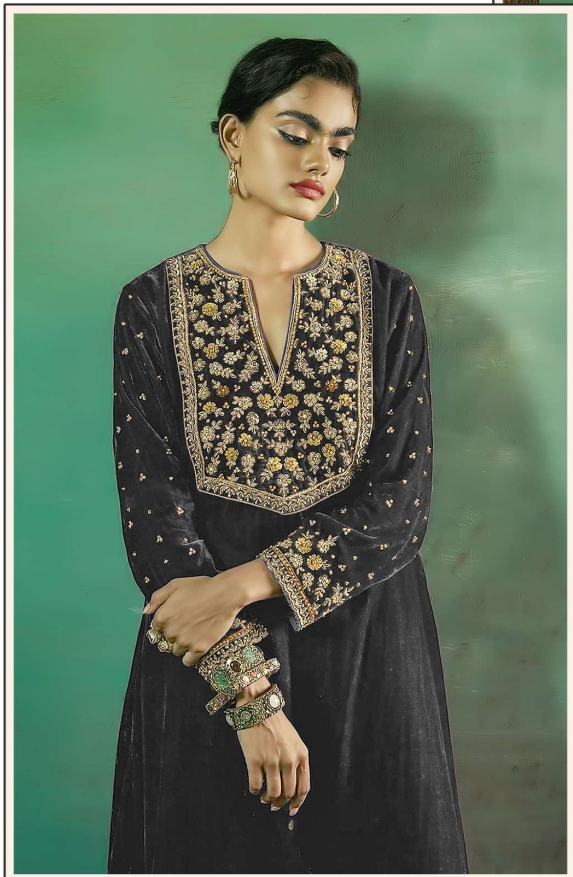

TOP:- EMBROIDERED 9000 VELVET
DUPATTA:- 9000 VELVET
WITH EMBROIDERY
BOTTOM :- 9000 VELVET
WITH EMBROIDERY

K-1916-J