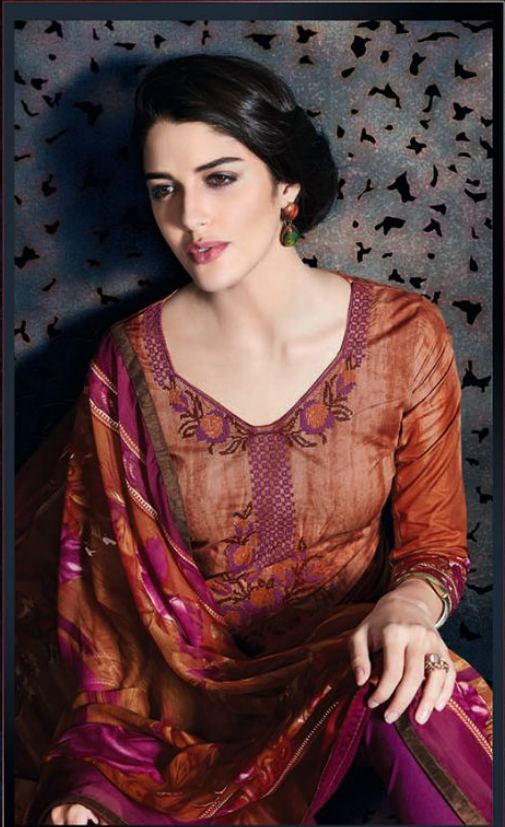

**BOLD AND BEAUTY**

Product Code - D

Product Code - F

FASHION HARMONY

OE  
*Edge of Fashion*

*OE's another collection, which is a combination of beautiful designs, colorful fabrics and elegant appearance.*