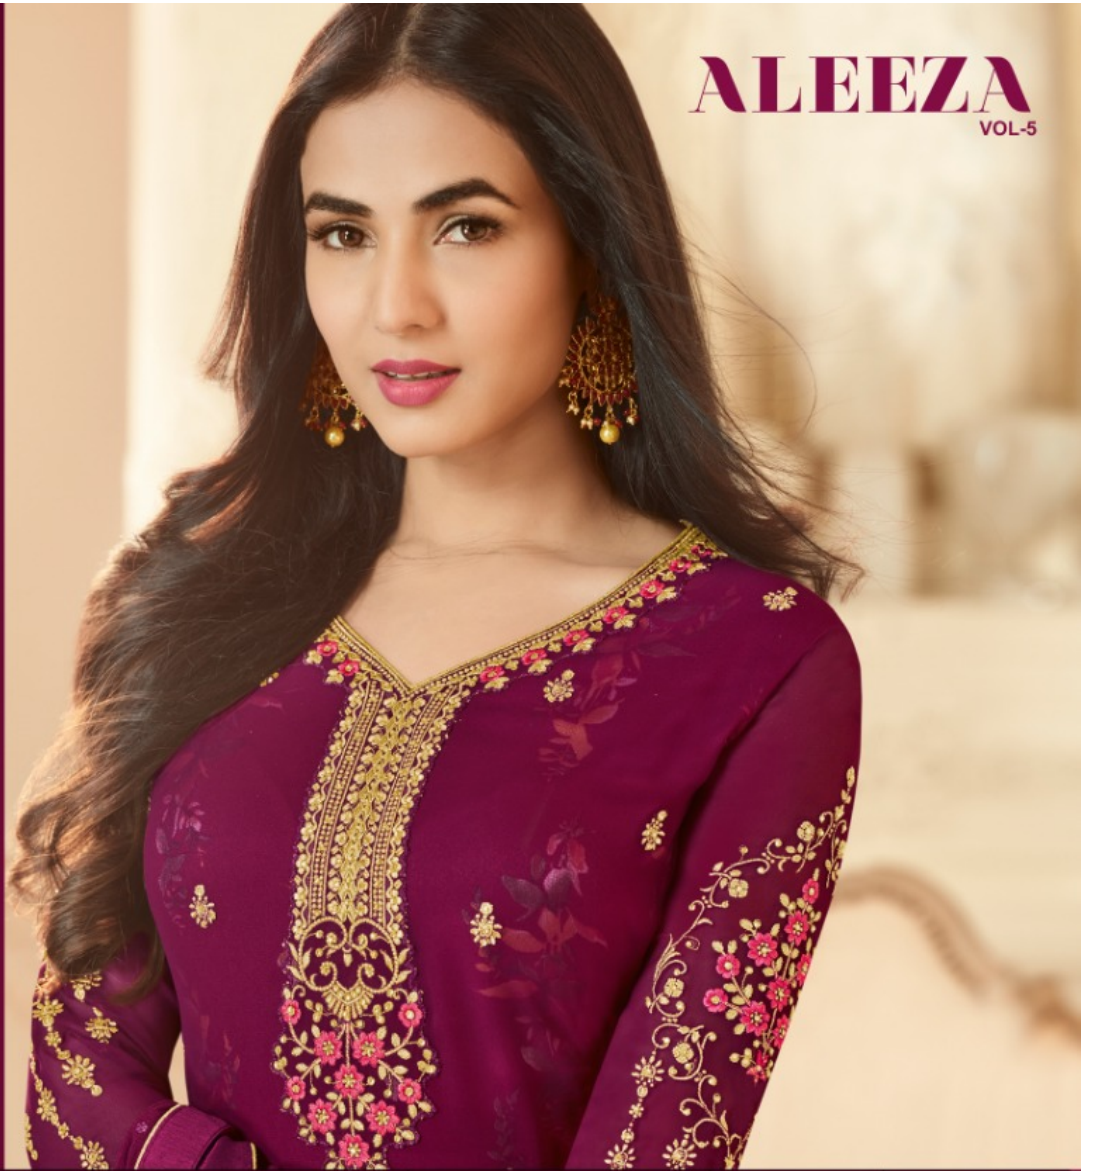

shaziya®

ALEEZA
VOL-5

9001

Model is 5'6" tall. Measurements: Bust: 34", Waist: 28", Hips: 36".

shaziya

shaziya®

ALEEZA
VOL-5

D. NO.	TOP	INNER	BOTTOM	DUPATTA	RATE
9001	GEORGETTE	JAPAN SHARTIN PRINT	POLYSTER SANTOON	CHHIFON	1341
9002	GEORGETTE	JAPAN SHARTIN PRINT	POLYSTER SANTOON	CHHIFON	1288
9003	GEORGETTE	JAPAN SHARTIN PRINT	POLYSTER SANTOON	CHHIFON	1288
9004	GEORGETTE	JAPAN SHARTIN PRINT	POLYSTER SANTOON	CHHIFON	1295
9005	GEORGETTE	JAPAN SHARTIN PRINT	POLYSTER SANTOON	CHHIFON	1276
9006	GEORGETTE	JAPAN SHARTIN PRINT	POLYSTER SANTOON	CHHIFON	1318
9007	GEORGETTE	JAPAN SHARTIN PRINT	POLYSTER SANTOON	CHHIFON	1283

9001

Model is 5'6" tall. Measurements: Bust: 34", Waist: 28", Hips: 36".

shaziya