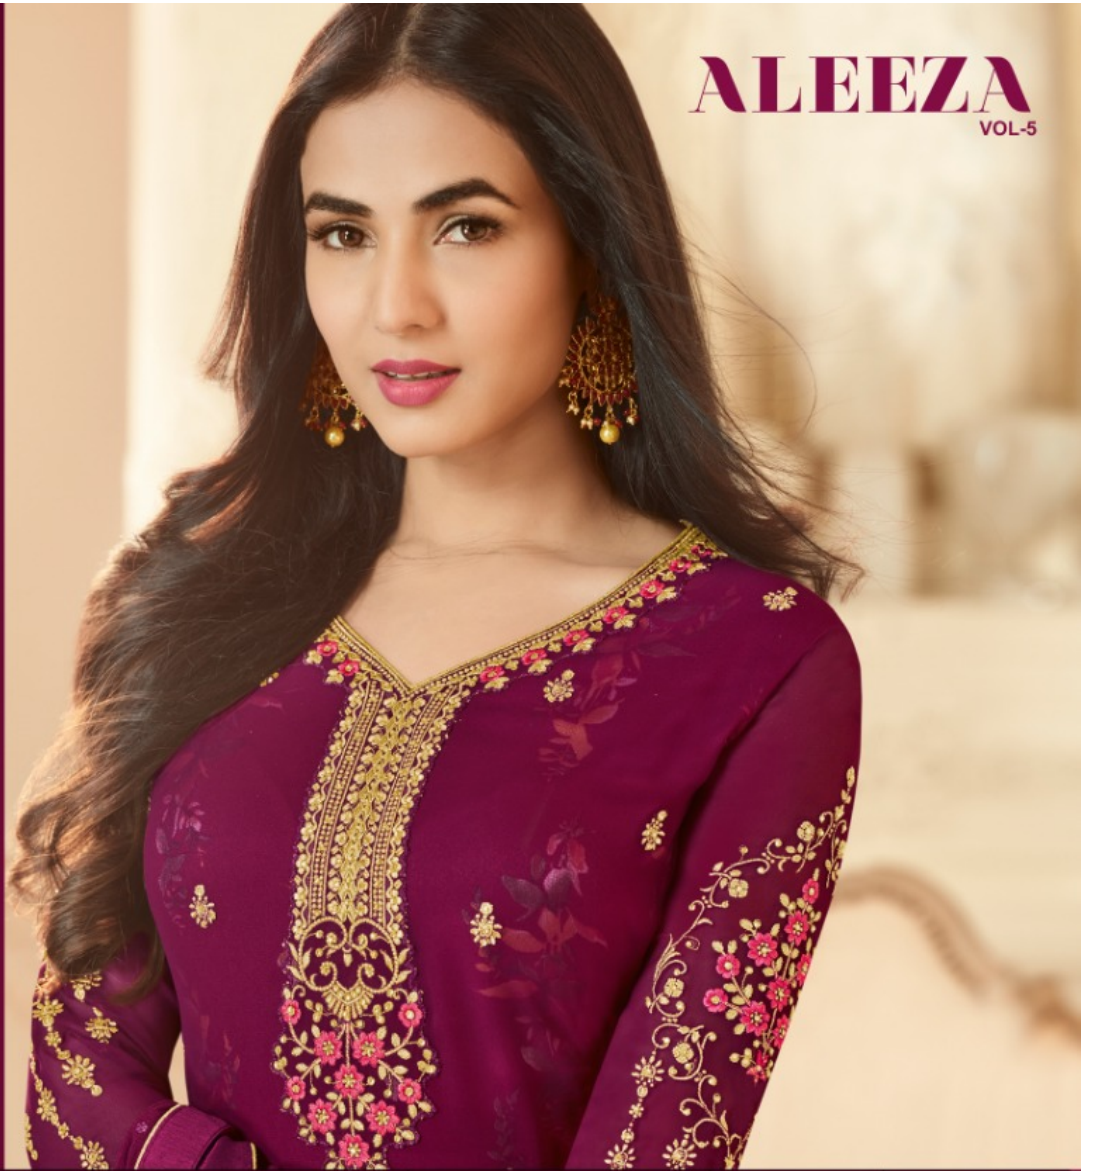

 shaziya®
ALEEZA
 VOL-5

9001

Model is 5'6" tall. Measurements: Bust: 34", Waist: 28", Hips: 36".

shaziya

shaziya®

ALEEZA
VOL-5

D. NO.	TOP	INNER	BOTTOM	DUPATTA	RATE
9001	GEORGETTE	JAPAN SHARTIN PRINT	POLYSTER SANTOON	CHHIFON	1341
9002	GEORGETTE	JAPAN SHARTIN PRINT	POLYSTER SANTOON	CHHIFON	1288
9003	GEORGETTE	JAPAN SHARTIN PRINT	POLYSTER SANTOON	CHHIFON	1288
9004	GEORGETTE	JAPAN SHARTIN PRINT	POLYSTER SANTOON	CHHIFON	1295
9005	GEORGETTE	JAPAN SHARTIN PRINT	POLYSTER SANTOON	CHHIFON	1276
9006	GEORGETTE	JAPAN SHARTIN PRINT	POLYSTER SANTOON	CHHIFON	1318
9007	GEORGETTE	JAPAN SHARTIN PRINT	POLYSTER SANTOON	CHHIFON	1283

9001

Model is 5'6" tall. Measurements: Bust: 34", Waist: 28", Hips: 36".

shaziya

★
★
★

★
★
★

9002