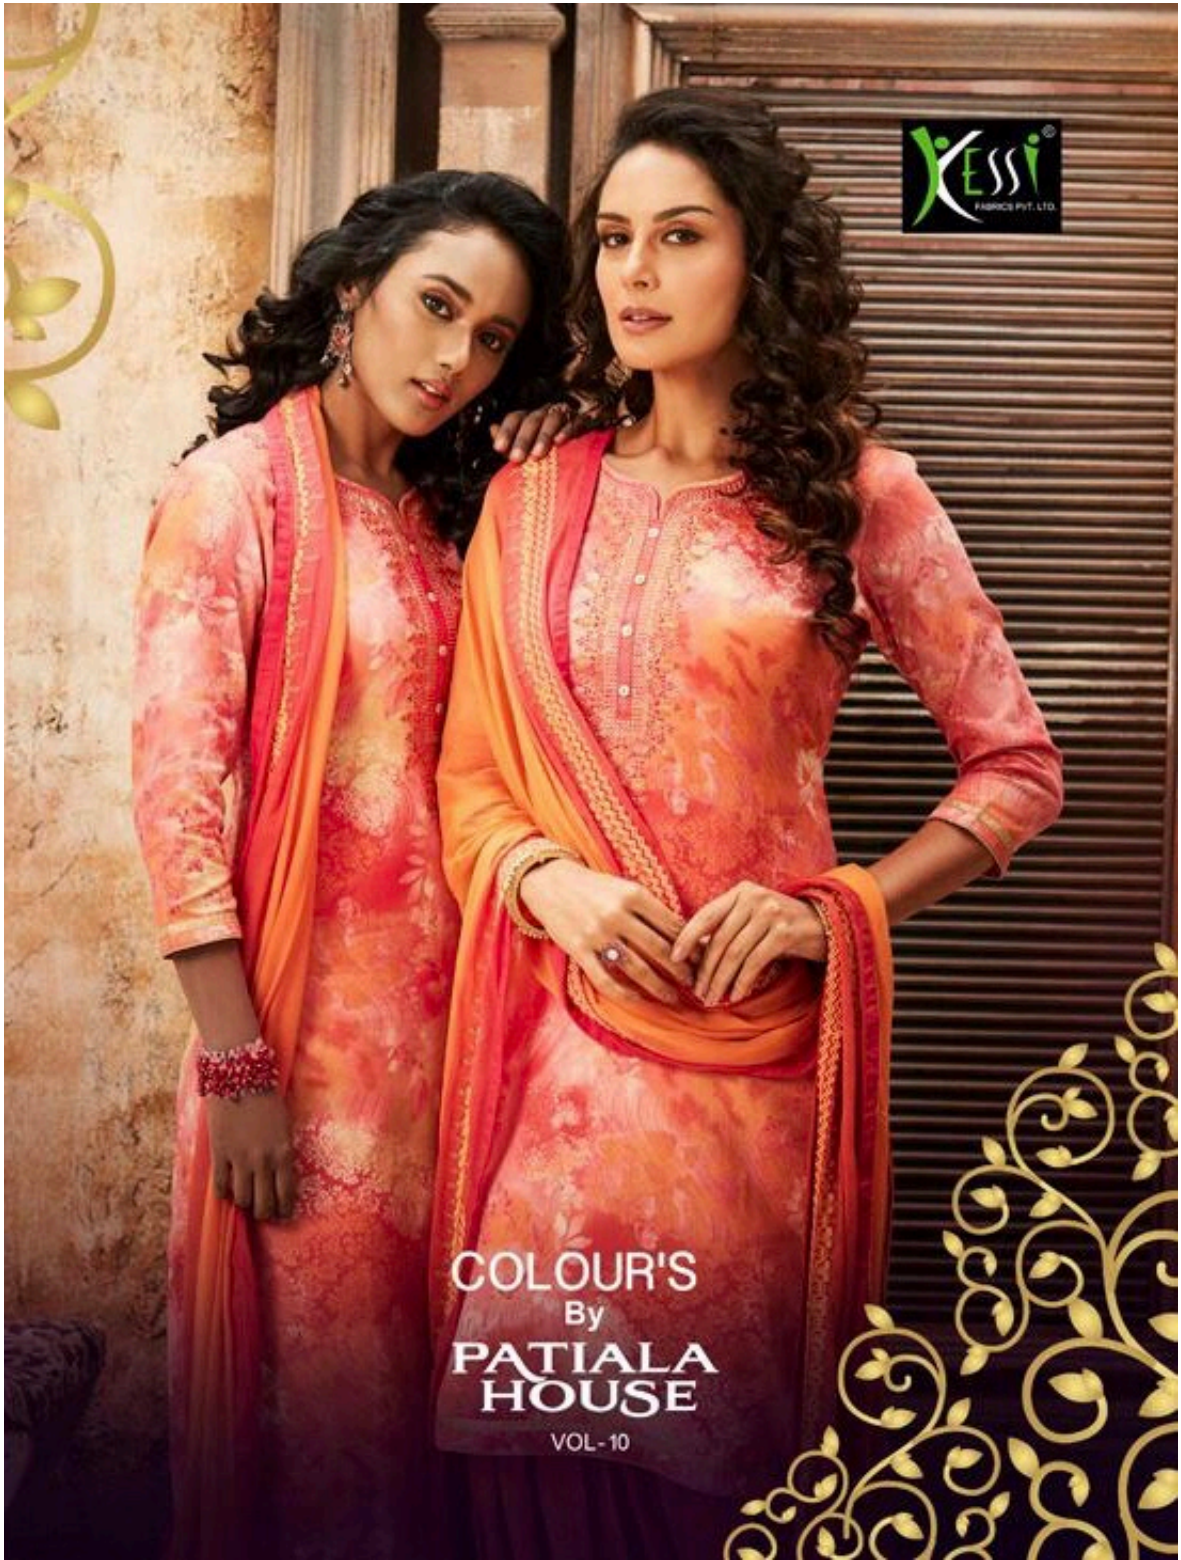

COLOUR'S  
By  
PATIALA  
HOUSE

VOL-10

COLOUR'S  
By  
PATIALA  
HOUSE  
VOL-10

*Natural Glam*

D.NO:- 4335

COLOUR'S  
By  
PATIALA  
HOUSE  
VOL-10

D.NO. - 4331

D.NO. - 4332