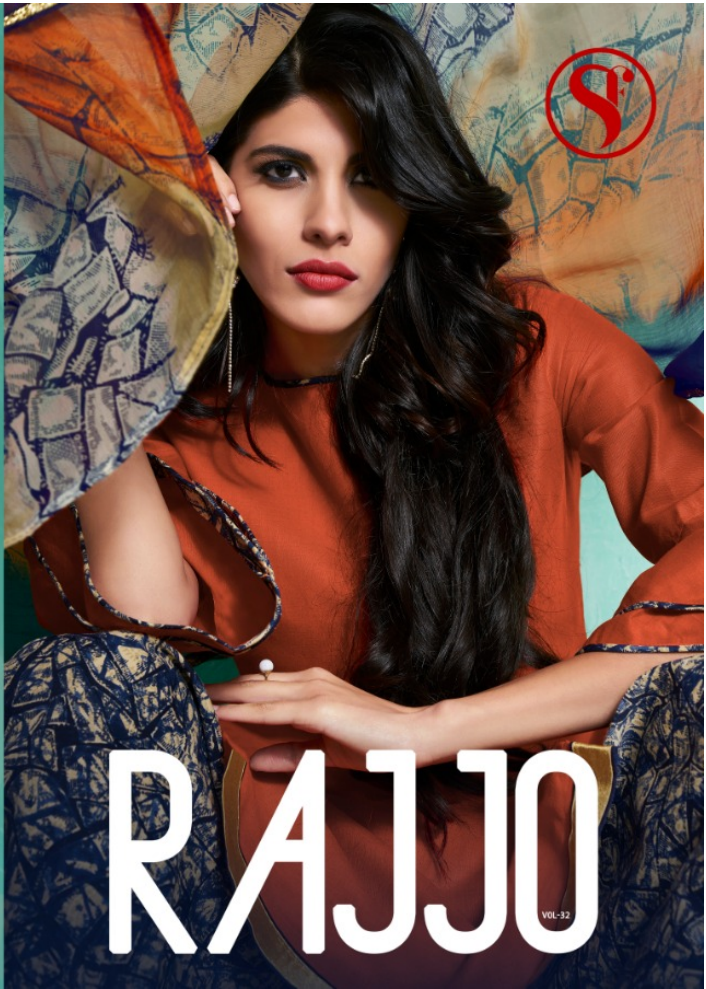

RAJJO

VOL-32