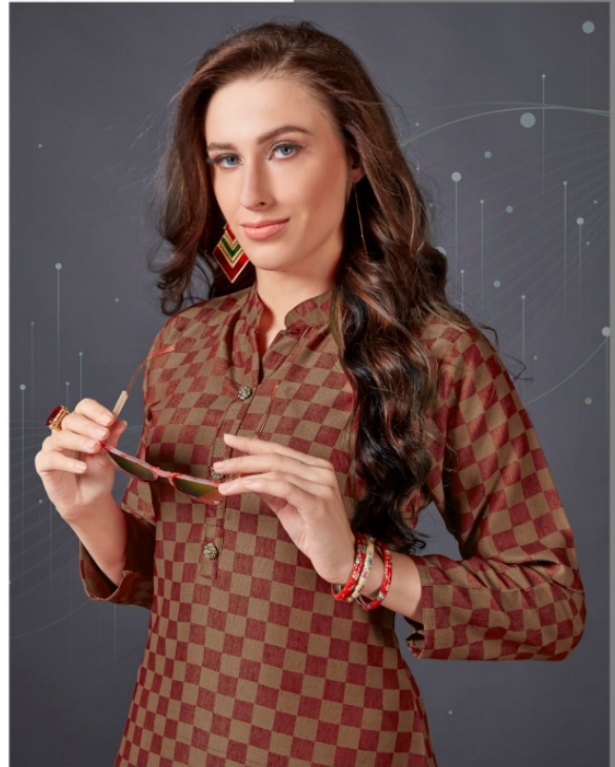

RANI TRENDZ SURAT

TOP :RAYON JECKART

14KG

SHARARA :PURE RAYON

14KG

WITH HEAVY EMB.

WORKFULL LIENTH GHERA

AND GOOD FITTING

SIZE :L XL XXL

STANDERD QVALITY

PRODUCT

PRICE :751/-

RANI TREND'Z™

FLOWING ELEGANCE

834

PREETY POZE