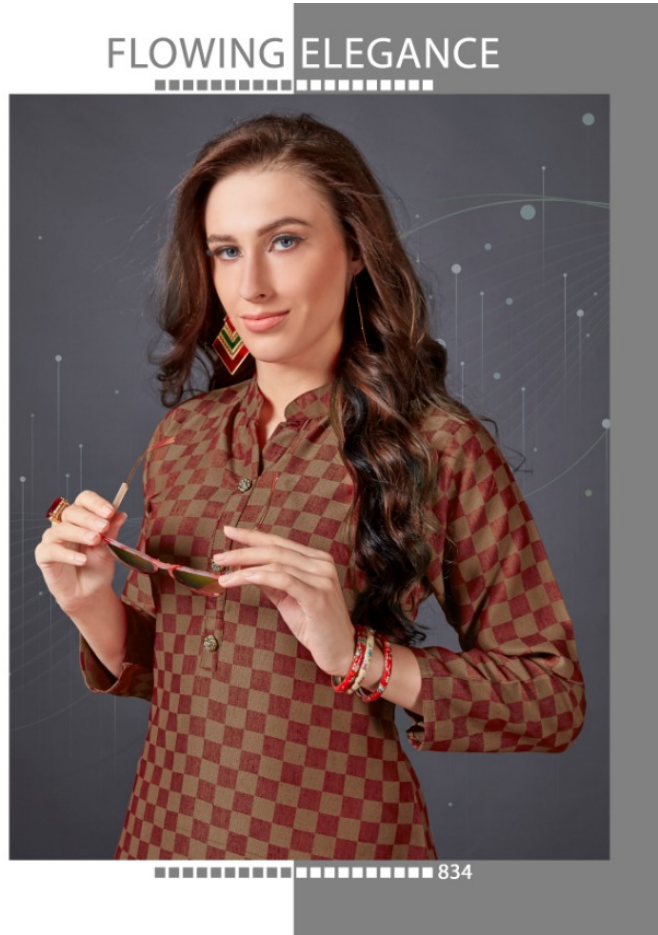

SIZE :L XL XXL

STANDERD QVALITY

PRODUCT

PRICE :751/-

RANI TREND'Z™

FLOWING ELEGANCE

834

PREETY POZE