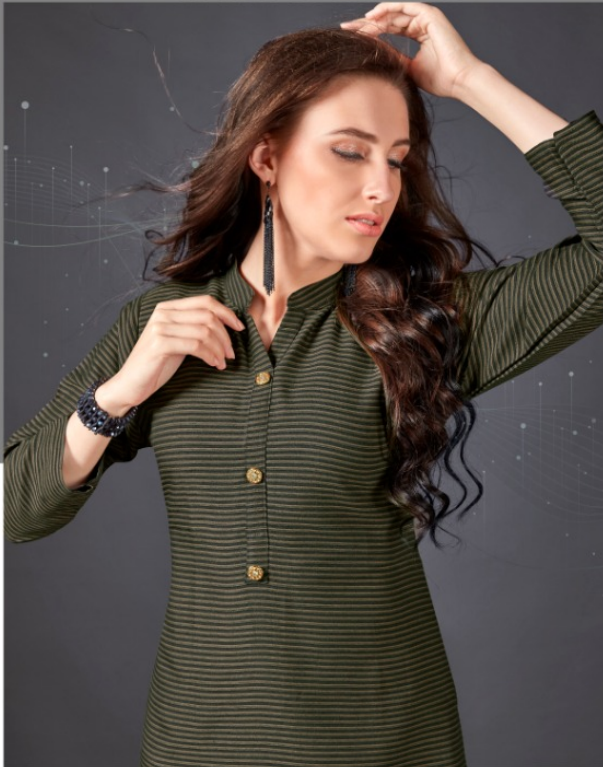

SIZE :L XL XXL

STANDERD QVALITY

PRODUCT

PRICE :751/-

RANI TREND'Z™

FLOWING ELEGANCE

834

PREETY POZE