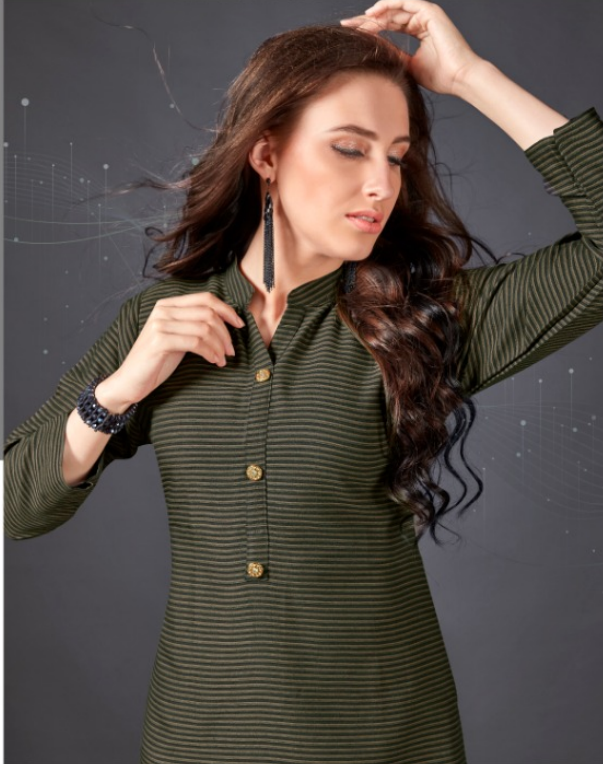

SIZE :L XL XXL

STANDERD QVALITY

PRODUCT

PRICE :751/-

RANI TREND'Z™

FLOWING ELEGANCE

834

PREETY POZE