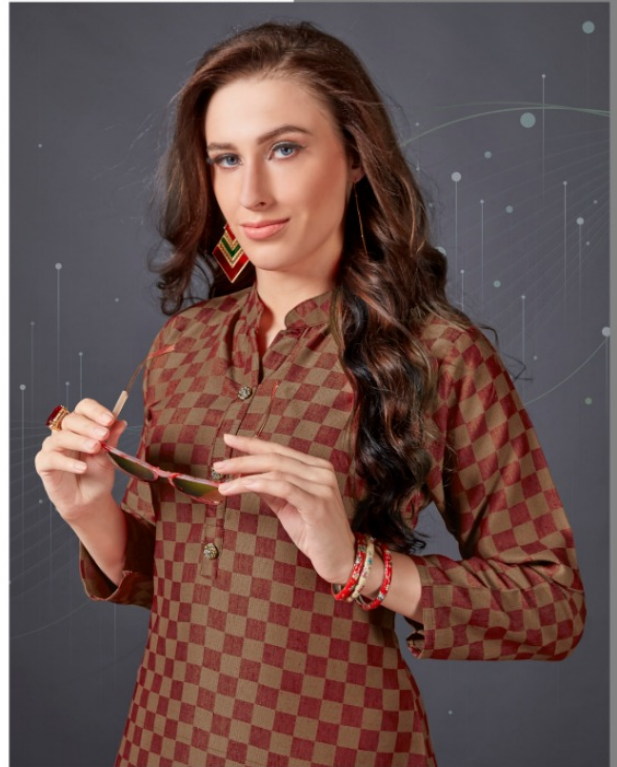

RANI TREND'Z™

FLOWING ELEGANCE

834

DARK GLAMOUR

840

RANI TREND'Z™

LIME LITE-4

BY

RANI TRENDZ SURAT

TOP :RAYON JECKART

14KG

SHARARA :PURE RAYON

14KG

WITH HEAVY EMB.

WORKFULL LIENTH GHERA

AND GOOD FITTING

SIZE :L XL XXL

STANDERD QVALITY

PRODUCT

PRICE :751/-

RANI TREND'Z™

FLOWING ELEGANCE

834

PREETY POZE