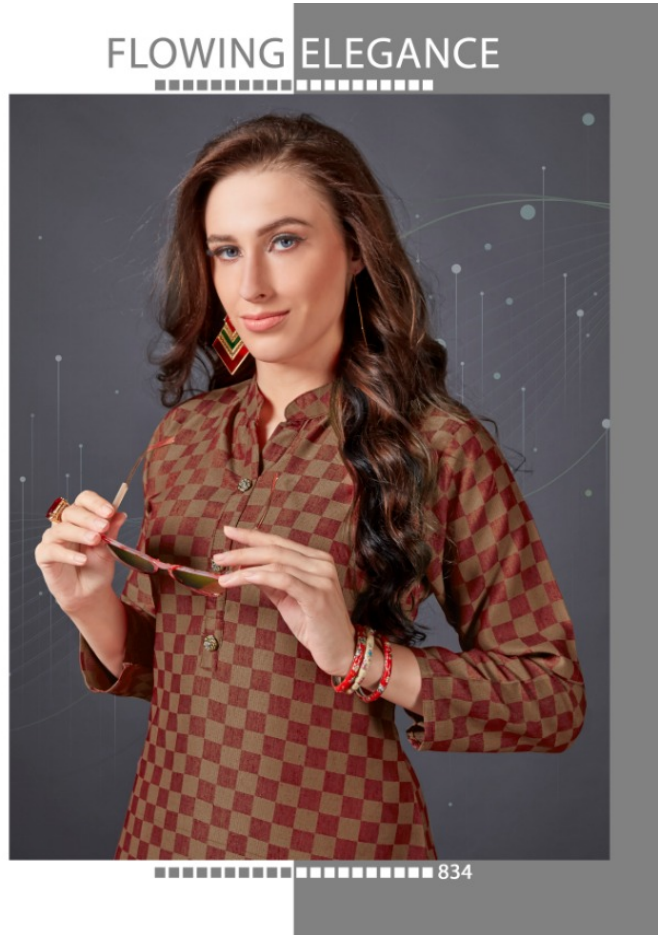

RANI TREND'Z™

FLOWING ELEGANCE

834

DARK GLAMOUR

840

RANI TREND'Z™

LIME LITE-4

BY

RANI TRENDZ SURAT

TOP :RAYON JECKART

14KG

SHARARA :PURE RAYON

14KG

WITH HEAVY EMB.

WORKFULL LIENTH GHERA

AND GOOD FITTING

SIZE :L XL XXL

STANDERD QVALITY

PRODUCT

PRICE :751/-

RANI TREND'Z™

FLOWING ELEGANCE

834

PREETY POZE