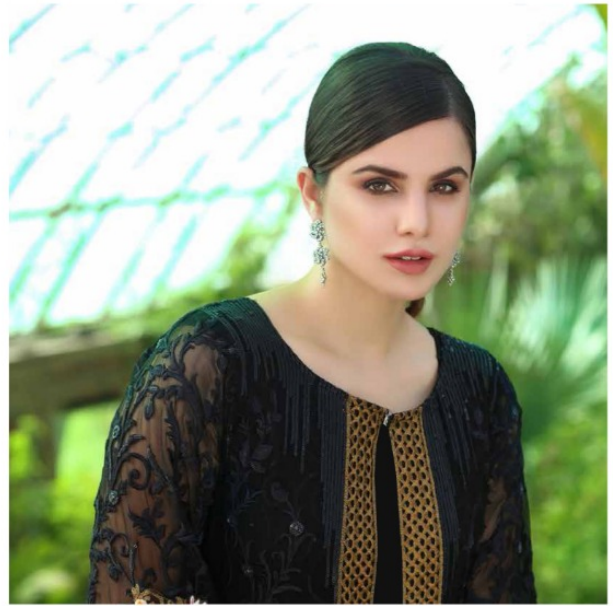

JUVI FASHION

ESHAAL Vol-5
EMBROIDERED
COLLECTION

JUVI FASHION

ESHAAL Vol-5
EMBROIDERED
COLLECTION

JUVI FASHION

ESHAAL Vol-5
EMBROIDERED
COLLECTION

D.NO.	TOP	BOTTOM	DUPATTA
16001	ORGANZA WITH SANTOON INNER	SANTOON	NET SADED EMBROIDERY WORK
16002	FOX GEORGETTE WITH SANTOON INNER	SANTOON	NAZMIN EMBROIDERY WORK
16003	FOX GEORGETTE WITH SANTOON INNER	SANTOON PLAZZO WORK	NAZMIN SADED EMBROIDERY WORK
16004	FOX GEORGETTE WITH SANTOON INNER	SANTOON	NAZMIN SADED EMBROIDERY WORK
16005	FOX GEORGETTE WITH SANTOON INNER	SANTOON	NET EMBROIDERY WORK
16006	FOX GEORGETTE WITH SANTOON INNER	SANTOON	NET EMBROIDERY WORK

HEAVY WORK IN ALL PIECES.

THANK'S FOR YOUR SUPPORT

RATE : 1199 + G.S.T. (extra)

™
JUVI FASHION

ESHAAL Vol-5
EMBROIDERED COLLECTION

ᵀ.ᵀᵀ.16ᵀᵀ2

™
JUVI FASHION

ESHAAL Vol-5
EMBROIDERED COLLECTION