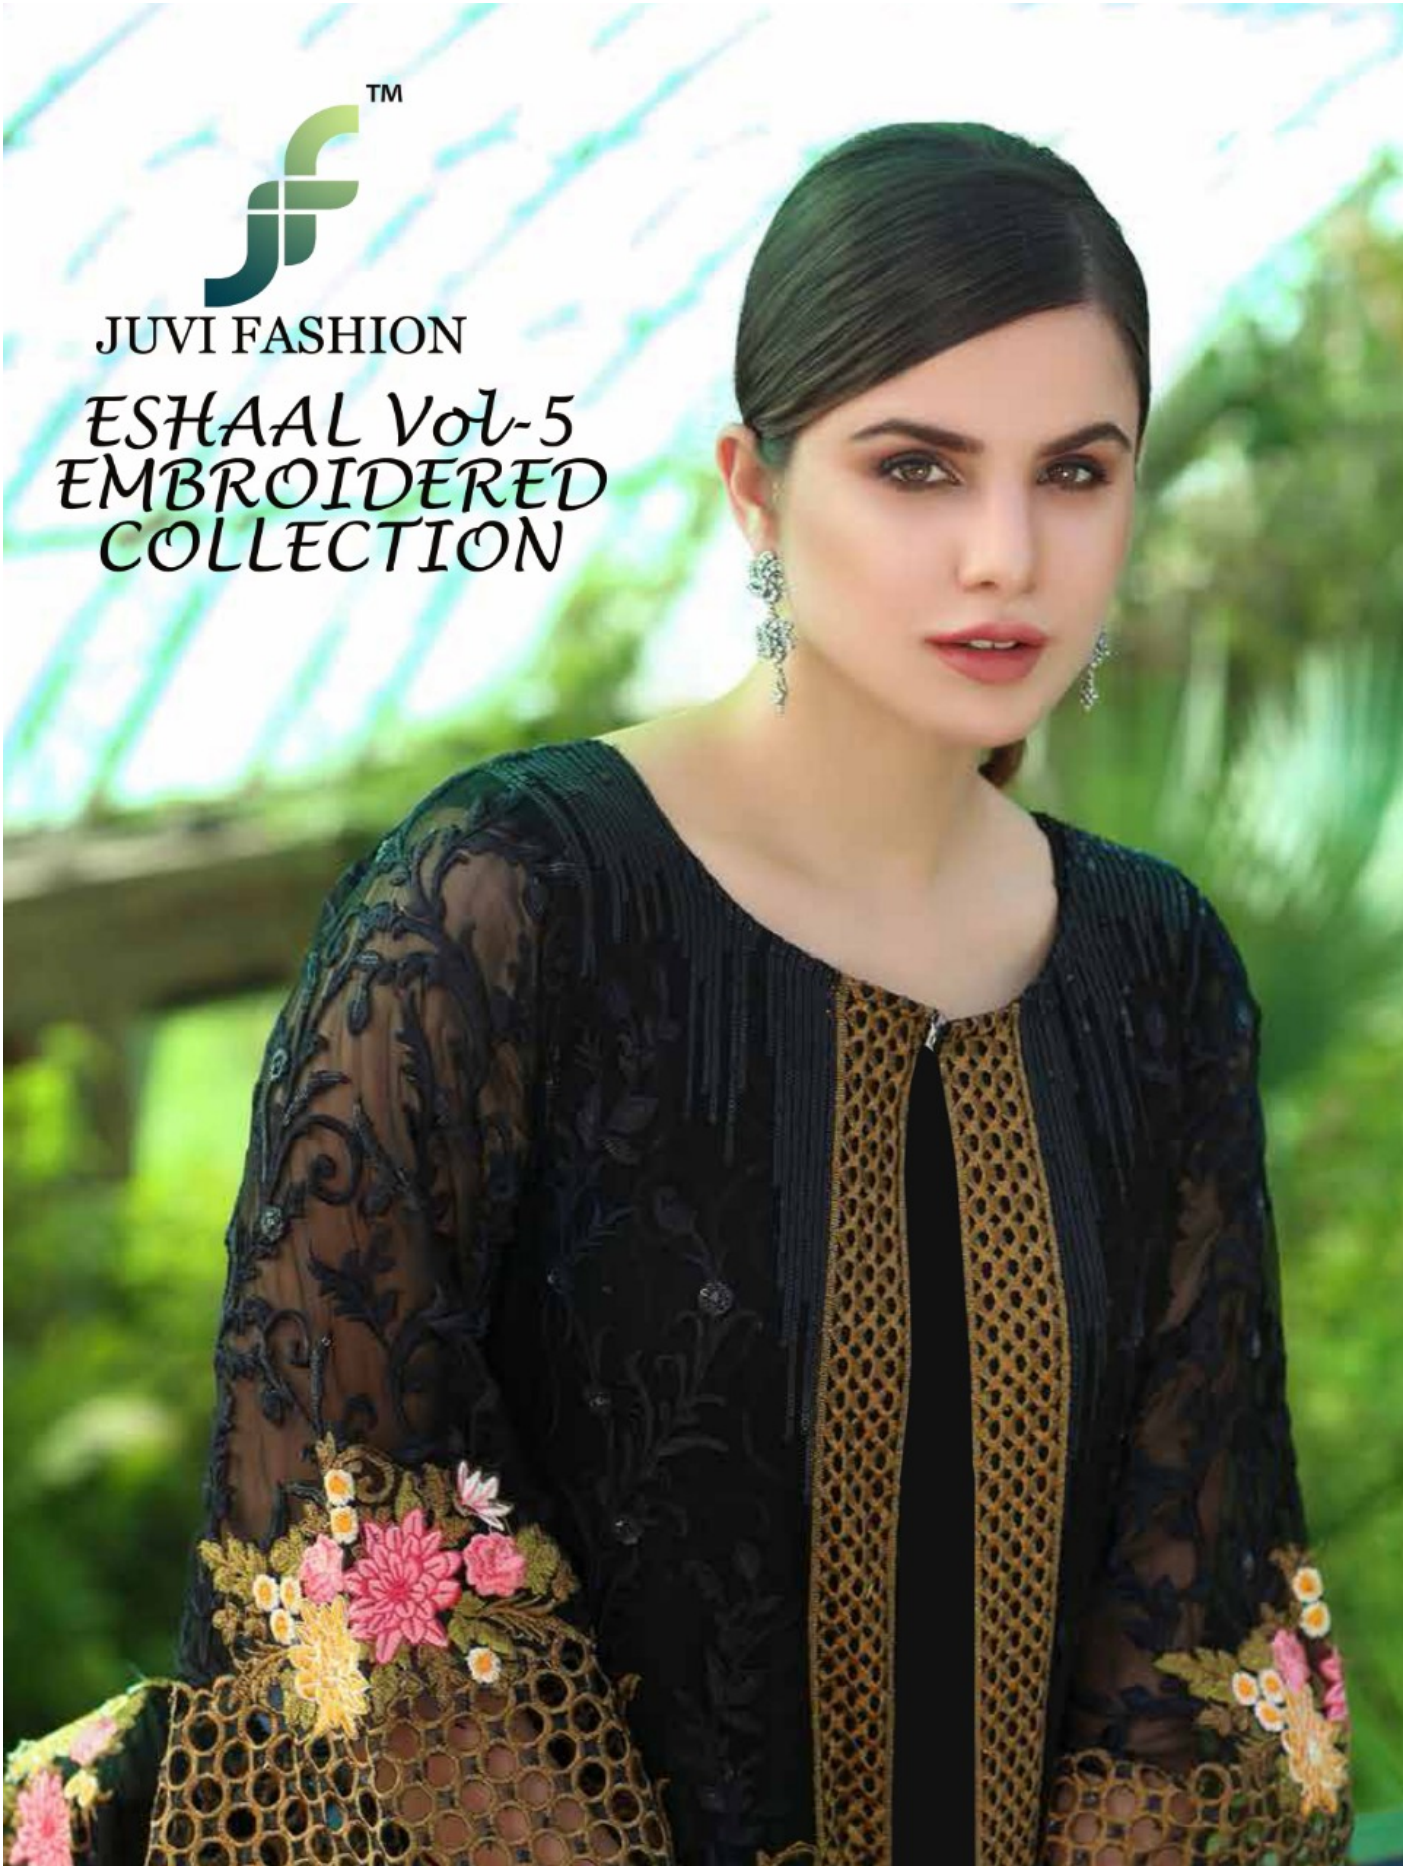

JUVI FASHION

ESHAAL Vol-5
EMBROIDERED
COLLECTION

JUVI FASHION

ESHAAL Vol-5
EMBROIDERED
COLLECTION

JUVI FASHION

ESHAAL Vol-5
EMBROIDERED
COLLECTION

D.NO.	TOP	BOTTOM	DUPATTA
16001	ORGANZA WITH SANTOON INNER	SANTOON	NET SADED EMBROIDERY WORK
16002	FOX GEORGETTE WITH SANTOON INNER	SANTOON	NAZMIN EMBROIDERY WORK
16003	FOX GEORGETTE WITH SANTOON INNER	SANTOON PLAZZO WORK	NAZMIN SADED EMBROIDERY WORK
16004	FOX GEORGETTE WITH SANTOON INNER	SANTOON	NAZMIN SADED EMBROIDERY WORK
16005	FOX GEORGETTE WITH SANTOON INNER	SANTOON	NET EMBROIDERY WORK
16006	FOX GEORGETTE WITH SANTOON INNER	SANTOON	NET EMBROIDERY WORK