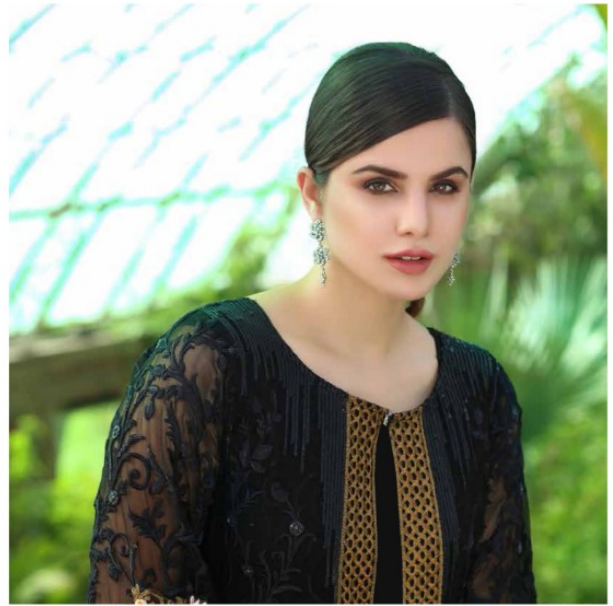

JUVI FASHION

ESHAAL Vol-5
EMBROIDERED
COLLECTION

JUVI FASHION

ESHAAL Vol-5
EMBROIDERED
COLLECTION

JUVI FASHION

ESHAAL Vol-5
EMBROIDERED
COLLECTION

D.NO.	TOP	BOTTOM	DUPATTA
16001	ORGANZA WITH SANTOON INNER	SANTOON	NET SADED EMBROIDERY WORK
16002	FOX GEORGETTE WITH SANTOON INNER	SANTOON	NAZMIN EMBROIDERY WORK
16003	FOX GEORGETTE WITH SANTOON INNER	SANTOON PLAZZO WORK	NAZMIN SADED EMBROIDERY WORK
16004	FOX GEORGETTE WITH SANTOON INNER	SANTOON	NAZMIN SADED EMBROIDERY WORK
16005	FOX GEORGETTE WITH SANTOON INNER	SANTOON	NET EMBROIDERY WORK
16006	FOX GEORGETTE WITH SANTOON INNER	SANTOON	NET EMBROIDERY WORK

HEAVY WORK IN ALL PIECES.

THANK'S FOR YOUR SUPPORT

RATE : 1199 + G.S.T. (extra)

™
JUVI FASHION

ESHAAL Vol-5
EMBROIDERED COLLECTION

ᵀ.ᵀᵀ.16ᵀᵀ

™
JUVI FASHION

ESHAAL Vol-5
EMBROIDERED COLLECTION