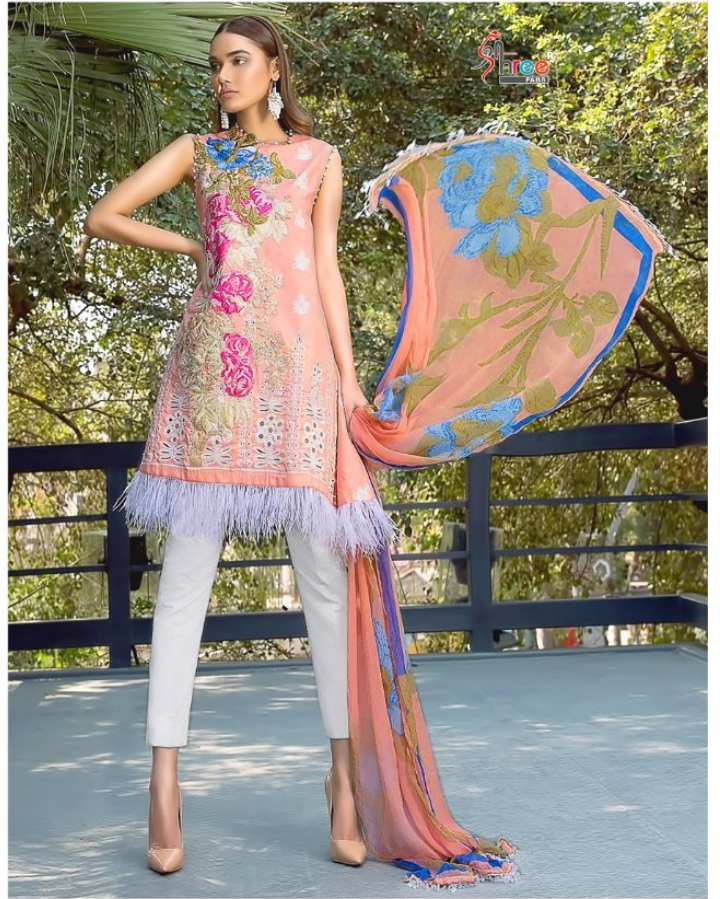

6508

SANA SAFINAZ
Muzlin Collection

6501

SANA SAFINAZ
Muzlin Collection

6506

SANA SAFINAZ

Muzlin Collection

D.NO.	TOP	BOTTOM	DUPATTA	RATE
6501	Glance Cotton Printed (With Heavy Embroidery Patch)	Semi Lawn	Chiffon	699.00
6502	Glance Cotton Printed (With Heavy Embroidery Patch)	Semi Lawn	Net Heavy Embroider (Four Side Less)	770.00
6503	Glance Cotton Self Embroidery (With Back & Sleeves Printed)	Semi Lawn	Net Heavy Embroider (Four Side Less)	811.00
6504	Glance Cotton Printed (With Heavy Embroidery Patch)	Semi Lawn (Work)	Chiffon	693.00
6505	Glance Cotton Printed (With Heavy Embroidery Patch)	Semi Lawn	Net Heavy Embroider (Four Side Less)	761.00
6506	Glance Cotton Printed (With Heavy Embroidery Patch)	Semi Lawn	Net Heavy Embroider (Four Side Less)	770.00
6507	Glance Cotton Self Embroidery (With Back & Sleeves Printed)	Semi Lawn	Net Heavy Embroider (Four Side Less)	811.00
6508	Glance Cotton Printed (With Heavy Embroidery Patch)	Semi Lawn	Chiffon	694.00