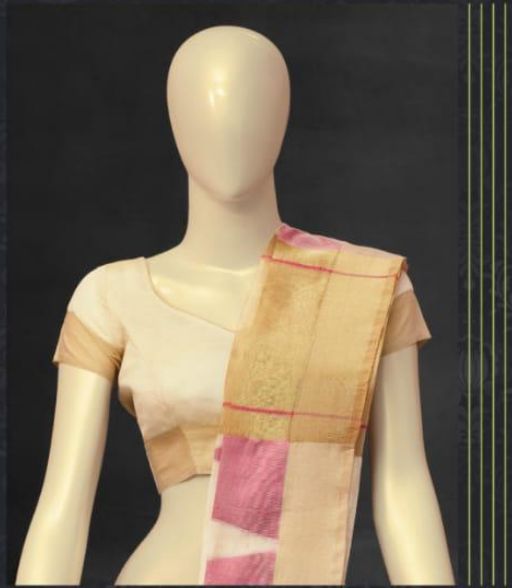

TFH
THE FASHION HUB

FOUR SEASON
FS 5503 / B
DOUBLE BLOUSE

TFH
THE FASHION HUB

FOUR SEASON
FS 5505 / B
DOUBLE BLOUSE

FS 5501 / A
DOUBLE BLOUSE

FS - 5501 / A

FS - 5501 / B

FS - 5502 / A

FS - 5502 / B

FS - 5503 / A

FS - 5503 / B

FS - 5503 / C

FS - 5504

FS - 5505 / A

FS - 5505 / B

FS 5502 / A
DOUBLE BLOUSE

FS 5503 / A

DOUBLE BLOUSE

TFH
THE FASHION HUB

FOUR SEASON
FS 5503 / B
DOUBLE BLOUSE

FS 5505 / A
DOUBLE BLOUSE

FOUR SEASON - ISSUE -5

Catalog Name	D.No.	Rate (IN RS.)	CUT. (approx.)	Fabric Details
FOUR SEASON-5	FS 5501-A	1300/-	6.50 mts. + B/P(DOUBLE BLOUSE)	COTTON SILK
FOUR SEASON-5	FS 5501-B	1300/-	6.50 mts. + B/P(DOUBLE BLOUSE)	COTTON SILK
FOUR SEASON-5	FS 5502-A	1345/-	6.50 mts. + B/P(DOUBLE BLOUSE)	COTTON SILK
FOUR SEASON-5	FS 5502-B	1345/-	6.50 mts. + B/P(DOUBLE BLOUSE)	COTTON SILK
FOUR SEASON-5	FS 5503-A	1530/-	6.50 mts. + B/P(DOUBLE BLOUSE)	COTTON SILK
FOUR SEASON-5	FS 5503-B	1530/-	6.50 mts. + B/P(DOUBLE BLOUSE)	COTTON SILK
FOUR SEASON-5	FS 5503-C	1530/-	6.50 mts. + B/P(DOUBLE BLOUSE)	COTTON SILK
FOUR SEASON-5	FS 5504	1415/-	6.50 mts. + B/P(DOUBLE BLOUSE)	COTTON SILK
FOUR SEASON-5	FS 5505-A	1450/-	6.50 mts. + B/P(DOUBLE BLOUSE)	COTTON SILK
FOUR SEASON-5	FS 5506-B	1450/-	6.50 mts. + B/P(DOUBLE BLOUSE)	COTTON SILK