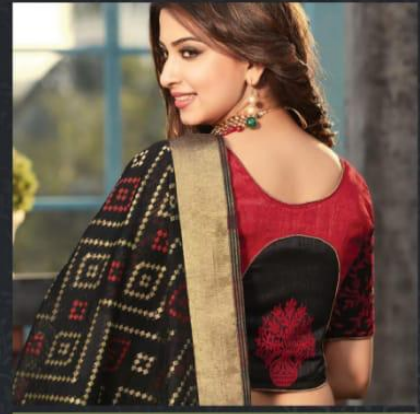

TFH
THE FASHION HUB

FOUR SEASON
FS 5503 / B
DOUBLE BLOUSE

TFH
THE FASHION HUB

FOUR SEASON
FS 5505 / B
DOUBLE BLOUSE

FS 5501 / A
DOUBLE BLOUSE

FS - 5501 / A

FS - 5501 / B

FS - 5502 / A

FS - 5502 / B

FS - 5503 / A

FS - 5503 / B

FS - 5503 / C

FS - 5504

FS - 5505 / A

FS - 5505 / B

FS 5502 / A
DOUBLE BLOUSE

FS 5503 / A
DOUBLE BLOUSE

TFH
THE FASHION HUB

FOUR SEASON
FS 5503 / B
DOUBLE BLOUSE

FS 5505 / A
DOUBLE BLOUSE

FOUR SEASON - ISSUE -5

Catalog Name	D.No.	Rate (IN RS.)	CUT. (approx.)	Fabric Details
FOUR SEASON-5	FS 5501-A	1300/-	6.50 mts. + B/P(DOUBLE BLOUSE)	COTTON SILK
FOUR SEASON-5	FS 5501-B	1300/-	6.50 mts. + B/P(DOUBLE BLOUSE)	COTTON SILK
FOUR SEASON-5	FS 5502-A	1345/-	6.50 mts. + B/P(DOUBLE BLOUSE)	COTTON SILK
FOUR SEASON-5	FS 5502-B	1345/-	6.50 mts. + B/P(DOUBLE BLOUSE)	COTTON SILK
FOUR SEASON-5	FS 5503-A	1530/-	6.50 mts. + B/P(DOUBLE BLOUSE)	COTTON SILK
FOUR SEASON-5	FS 5503-B	1530/-	6.50 mts. + B/P(DOUBLE BLOUSE)	COTTON SILK
FOUR SEASON-5	FS 5503-C	1530/-	6.50 mts. + B/P(DOUBLE BLOUSE)	COTTON SILK
FOUR SEASON-5	FS 5504	1415/-	6.50 mts. + B/P(DOUBLE BLOUSE)	COTTON SILK
FOUR SEASON-5	FS 5505-A	1450/-	6.50 mts. + B/P(DOUBLE BLOUSE)	COTTON SILK
FOUR SEASON-5	FS 5506-B	1450/-	6.50 mts. + B/P(DOUBLE BLOUSE)	COTTON SILK

The right side of the image is a dark blue panel with a subtle floral pattern. At the top, the 'TFH THE FASHION HUB' logo is displayed in a green and white color scheme. Below the logo, a white mannequin is shown wearing a beige double blouse with a wide border of green and blue stripes. The blouse has a square neckline and long sleeves. At the bottom of the panel, the text 'FOUR SEASON FS 5503 / C DOUBLE BLOUSE' is written in a gold and white font. To the right of the mannequin, there are three vertical gold lines.