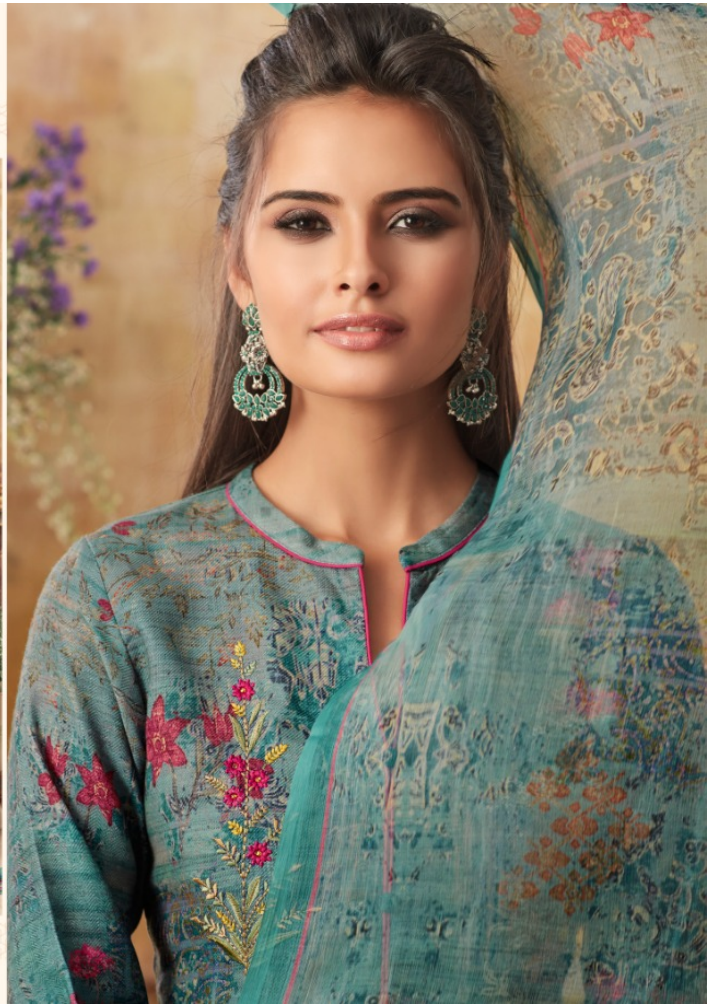

Esta®
DESIGNS

Design Number • 1010