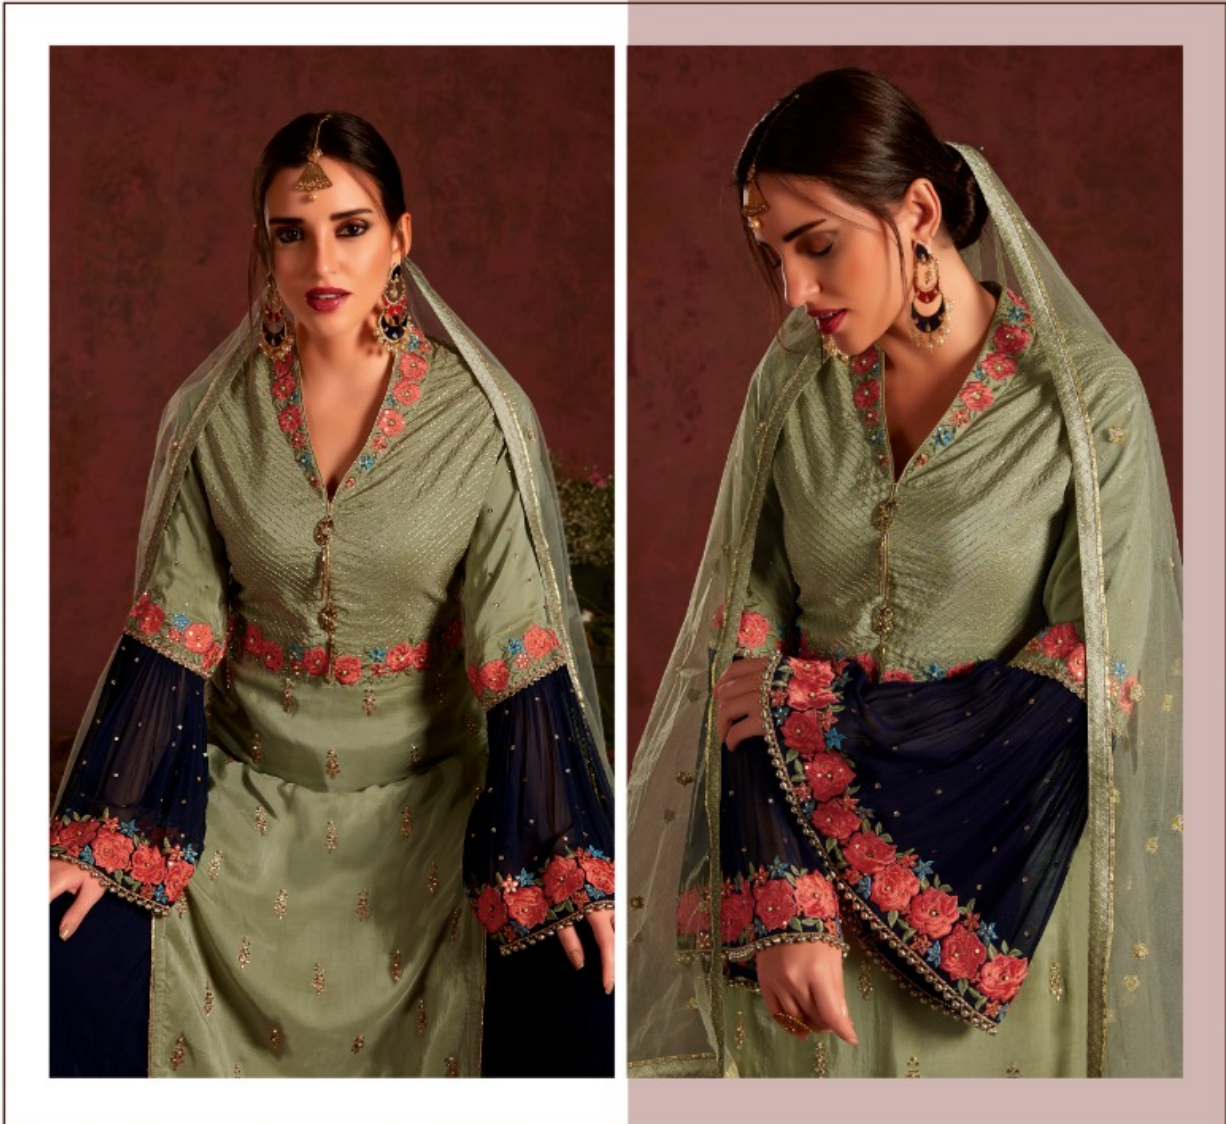

ASHSEE[®]
Symbol of Luxury

TASLIM VOL-2

A Product By Arpan Fashion

Ashsee[®]
Symbol of Luxury

D.NO.5030

ASHSEE[®]
Symbol of Luxury

**Ashsee**[®]
Symbol of Luxury

Glamorous Luxe

Sumptuous mustard & rich rusty tones add depth to this design that epitomises autumnal fashion. With a floral pattern on its sleeves, the shirt takes inspiration from stitching details and early art forms while quilting techniques lend the dupatta its intricate pattern.