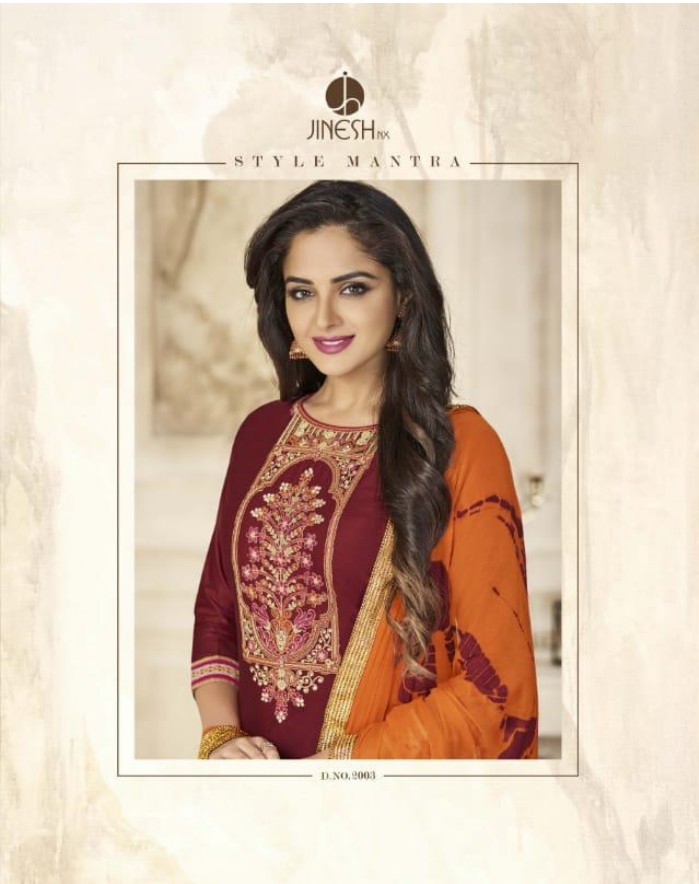

EXOTIC EFFECT

D.NO. 2010

Bright colour is one of the strongest fashion statement of the season and bold designs give fashion a more ethereal and exotic effect.

JINESH™

STUNING
PATIALA

D.No. 2001

JINESH NS

STUNING PATTERN