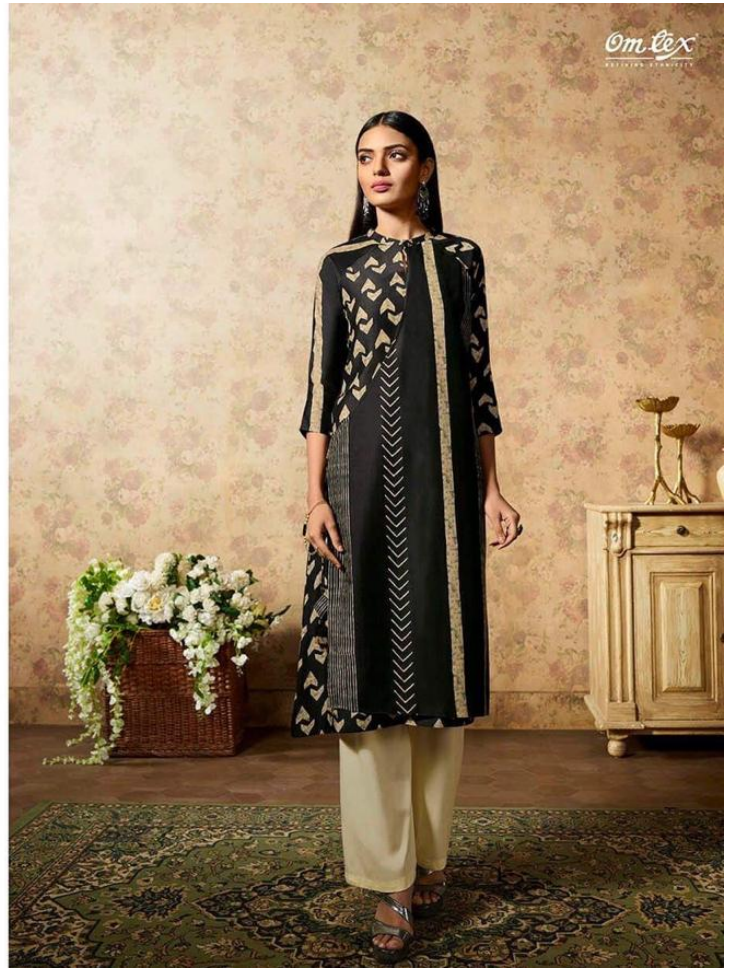

OmTex
RESTORING QUALITY