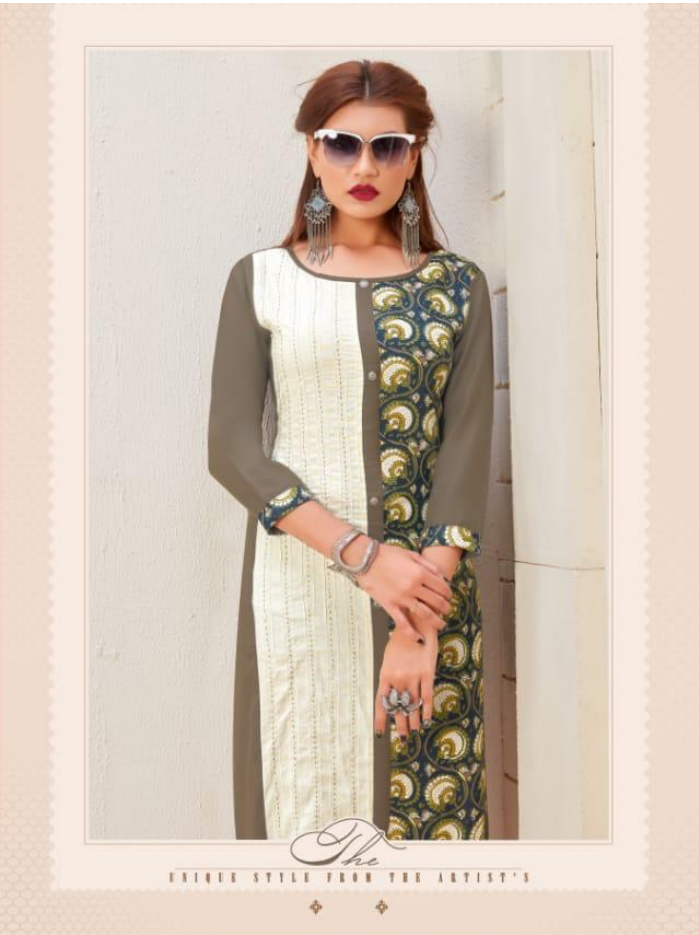

fastfreak
98 1 24 88 1 00

POONAM
DESIGNER

Moment

fastfreak
98 1 24 84 1 00

POONAM
DESIGNER

Moment

1002

1004

POONAM
DESIGNER

The

TRIPLETT CUTTED LOOK

1003

The

MOST TRUSTED AND BELIEVED

Moment

1001	Heavy Rayon With Hand Work
1002	Heavy Rayon With Embroidery Work
1003	Heavy Rayon With Katha Work & Print
1004	Heavy Rayon With Embroidery Work
1005	Heavy Rayon 14 Kg
1006	Hand Work With Heavy Rayon & Print
1007	Heavy Rayon With Hand Work
1008	Heavy Rayon With Hand Work & Print

QTY. : 8 PCS

SIZE. : M,L,XL & XXL

Manufactured & Marketing By

Smit creation

1001

1002

1005

1006