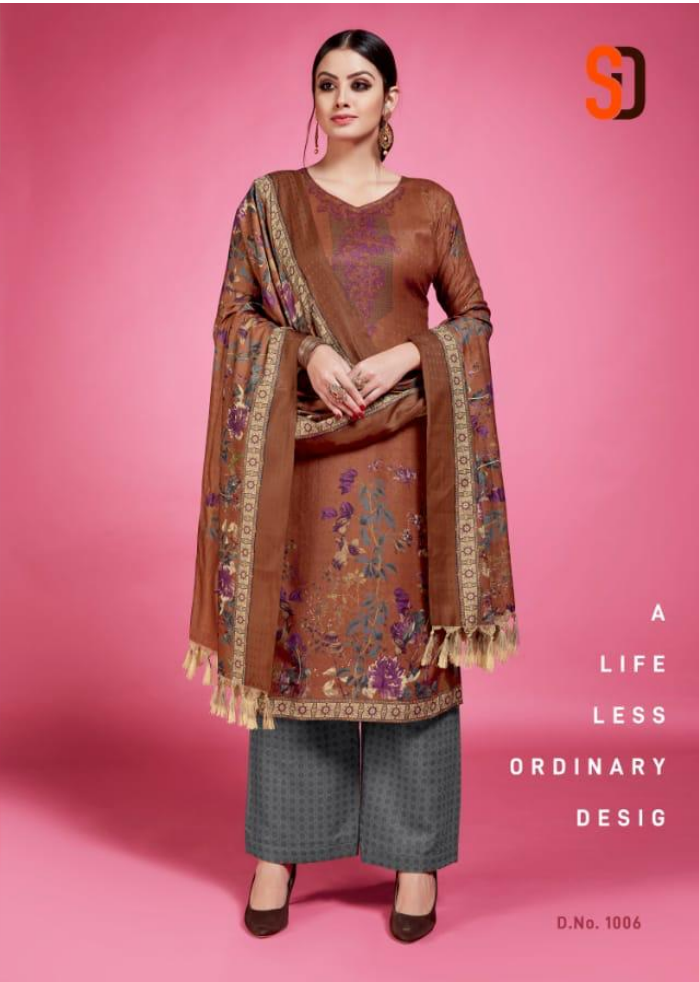

B E T R O F A S H I O N

fast track
2018-2019

complimentary copy not for sale

BETRO FASHION

A
LIFE
LESS
ORDINARY
DESIG

D.No. 1006

ADD AN
ELEMENT
OF
DESIGN
FOR
GOTH
CHIC

D.No. 1004

THE
FACE
OF
TOMORROW
MAGICAL
BEAUTY

MAKE
CLASSIC
YOUR
CAUSE
ON
THE

D.No. 1007

REFRESHES
IT'S
DRESSES
WITH
BOLD
DESIGN

D.No. 1008

ROLES WE WANT TO PLAY

D.No. 1003

OUR
STYLE
SHOW
OUR
FASHION
CLUB