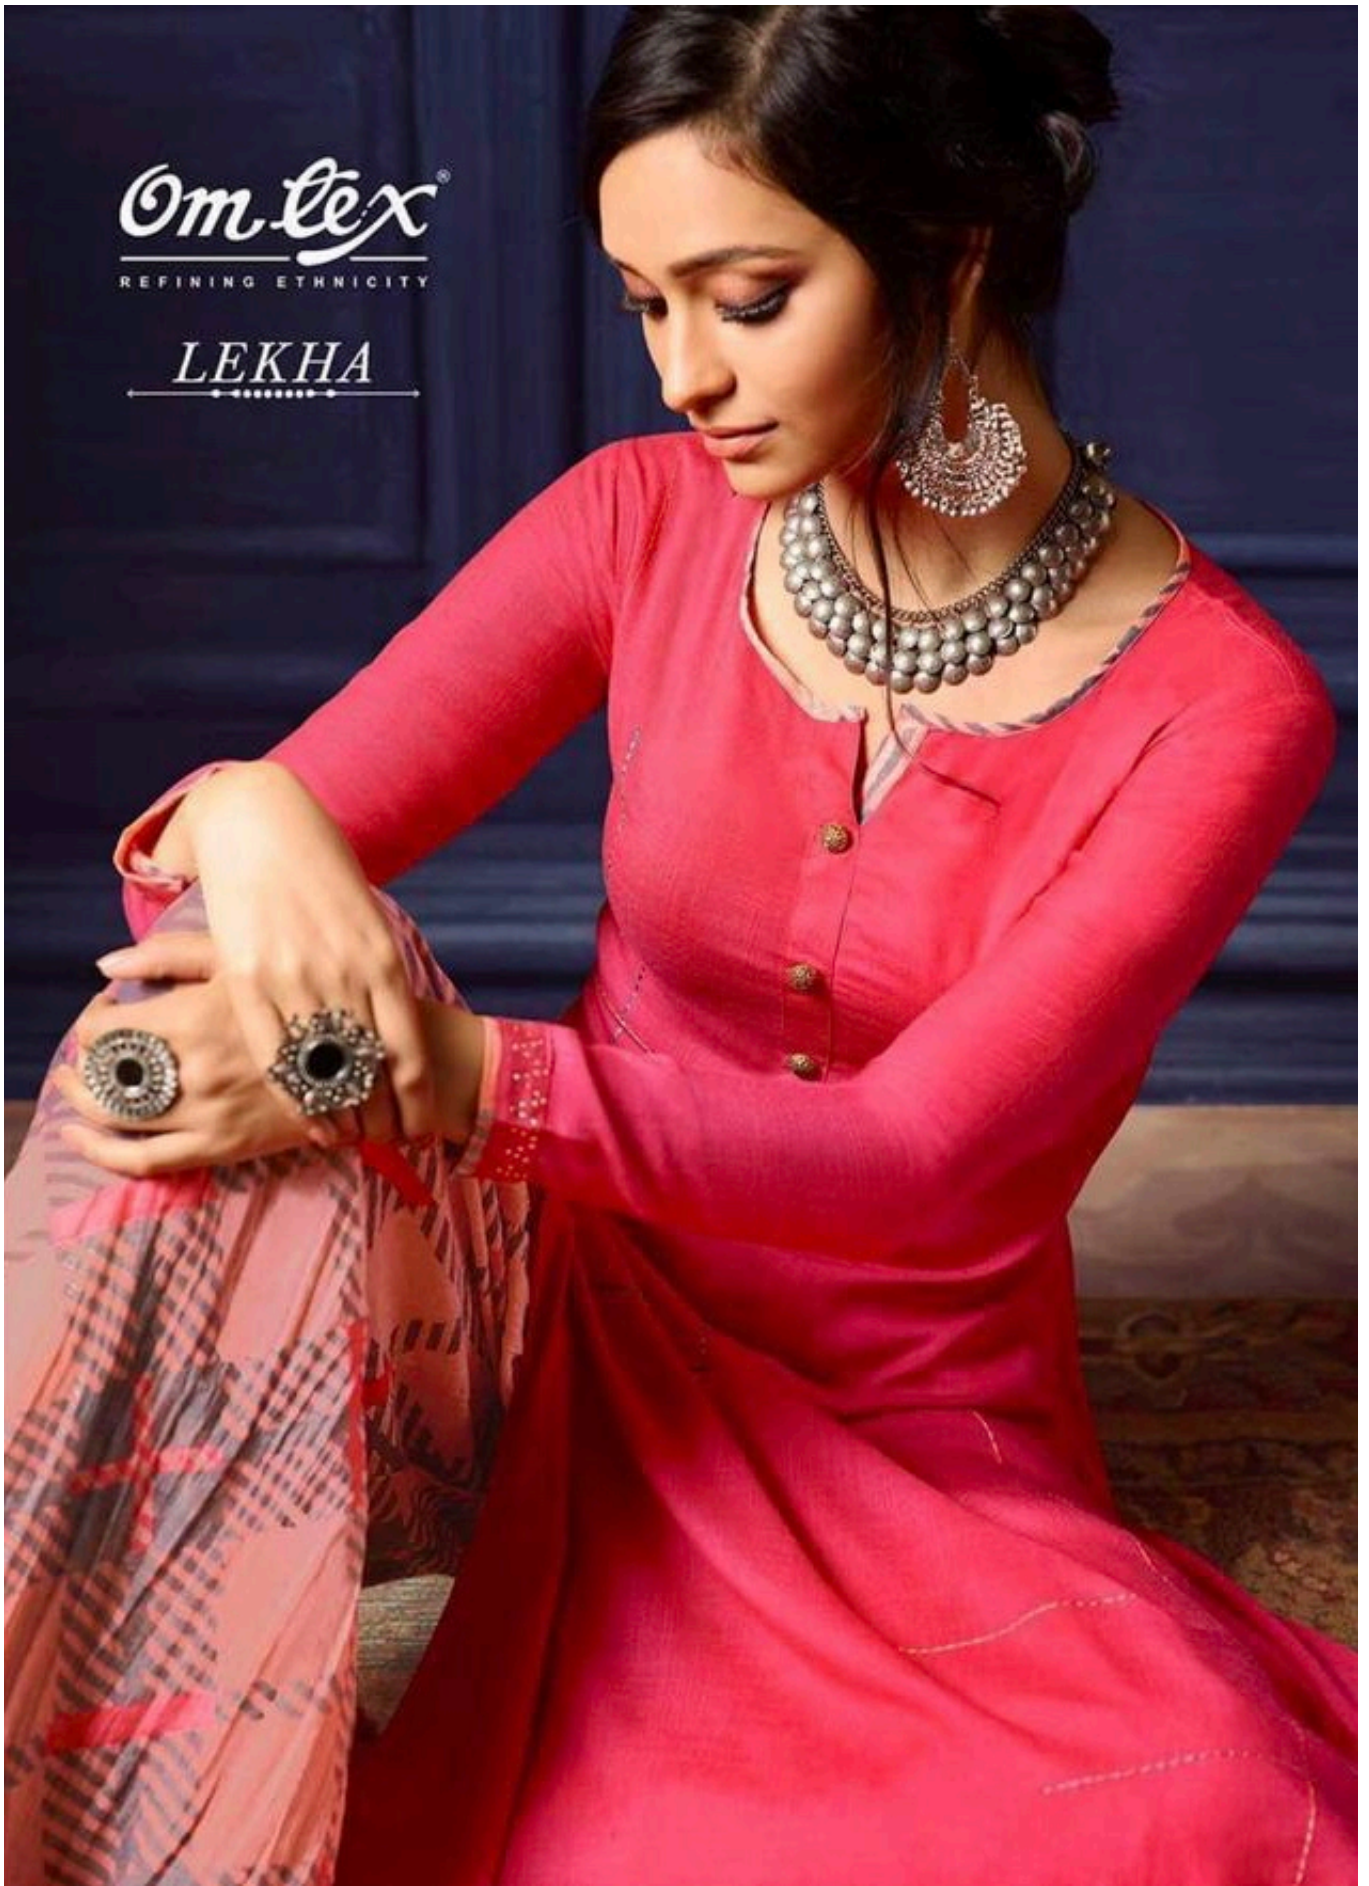

Om Lex®

REFINING ETHNICITY

LEKHA