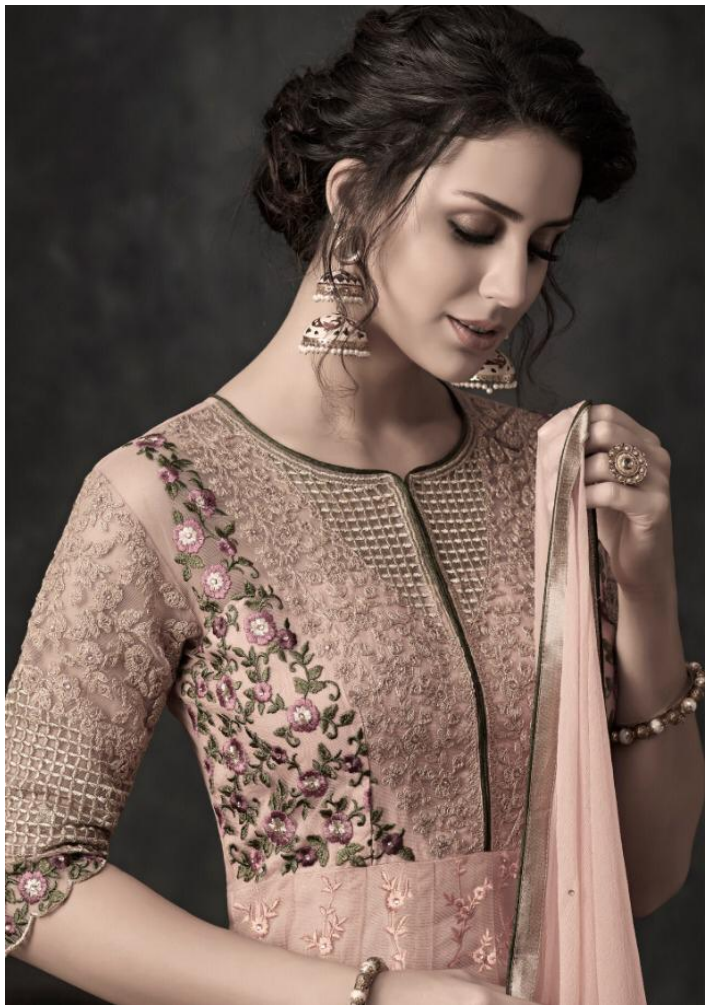

11070

11071

11072

11073

11074

11075