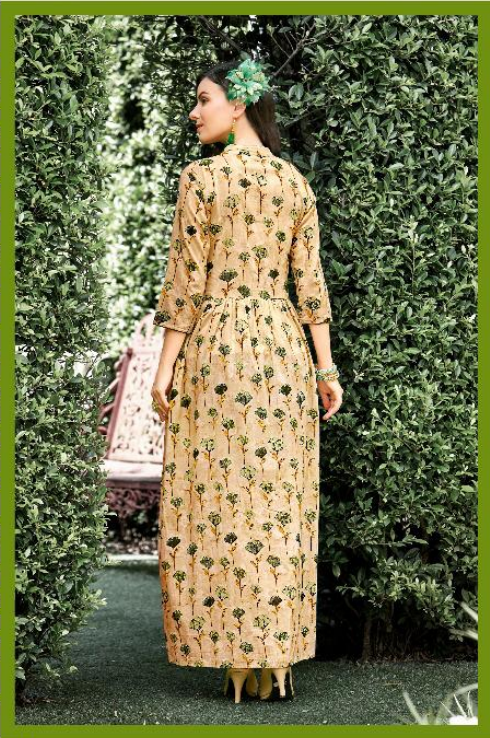

# BRIGHT SPARK

**STYLE ICON**  
ELEGANCE IN A CHARMING SYMPHONY

335

331

334

STAY  
FOREVER  
& NEVER

&

THE ONE CONSTANT FACTOR IS  
THE INFLUENCE OF CERTAIN COUNTRIES  
AND ETHNICITIES IN DESIGNER COLLECTION.  
PRESENT THE TOP OF DESIGN.