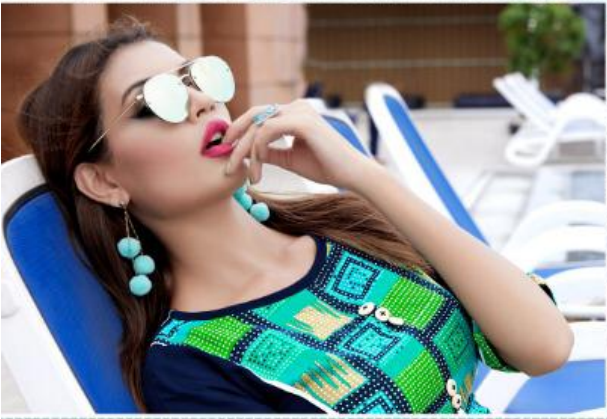

KANIKA

✦ D.NO.1003 ✦

KANIKA

* D.NO.1005 *

The image features a woman with long brown hair, wearing a yellow and olive green floral dress. She is standing against a textured wall with a speckled pattern. The dress has a yellow front panel with a floral pattern and olive green sleeves and side panels. She is wearing a gold watch and has a tattoo on her left arm. The text 'FASHION & BEAUTY' is overlaid on the left side of the image.

D.no. 4215

D.no. 4216

KANIKA

✦ D.NO.1004 ✦

DAZZLING BEAUTY

THE SILHOUETTES ARE VERY FEMININE & HEVE AN ALMOST DREAMY FEEL TO THEM, EVEN THROUGH THEY RETAIN THEIR ELECTRIC & ESSENTIALLY BOHEMIAN SPIRIT

KANIKA