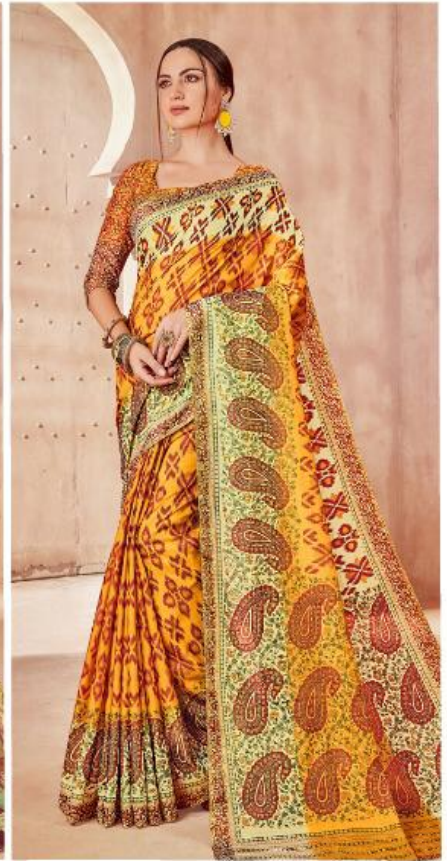

KANIKA

✦ D.NO.1003 ✦

KANIKA

* D.NO.1005 *

The image features a woman with long brown hair, wearing a yellow and olive green floral dress. She is standing against a textured wall with a speckled pattern. The dress has a yellow front panel with a floral pattern and olive green sleeves and side panels. She is wearing a gold watch and has a tattoo on her left arm. The text 'FASHION & BEAUTY' is overlaid on the left side of the image.

FASHION & BEAUTY

THE BEAUTY IS NOT ON THE APPEARANCE. IT'S LOCATED IN HEART AND SOME REFLECTED IN ONE'S EYES.

KANIKA

✦ D.NO.1001 ✦

D.no. 4211

D.no. 4212

D.no. 4213

D.no. 4214