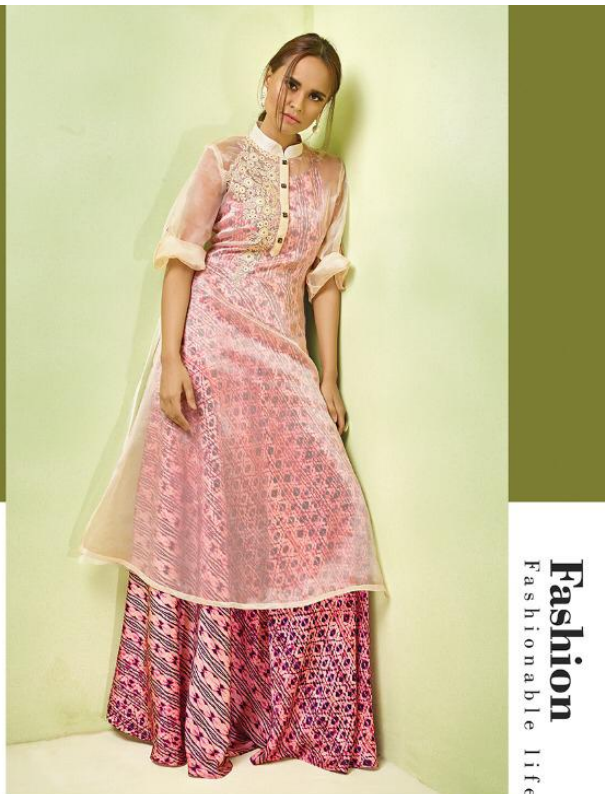

Fashion
Fashionable life

TUCUTE

A wide range of fabric has been used like embroidered & enhanced by thread work which has added a real charm in fashion.

TC 17001

TUCUTE

Fashion
Fashionable life

TC 17005

Design brings flashy patterns on natural fabric which turns even the simplest style into something worth while.