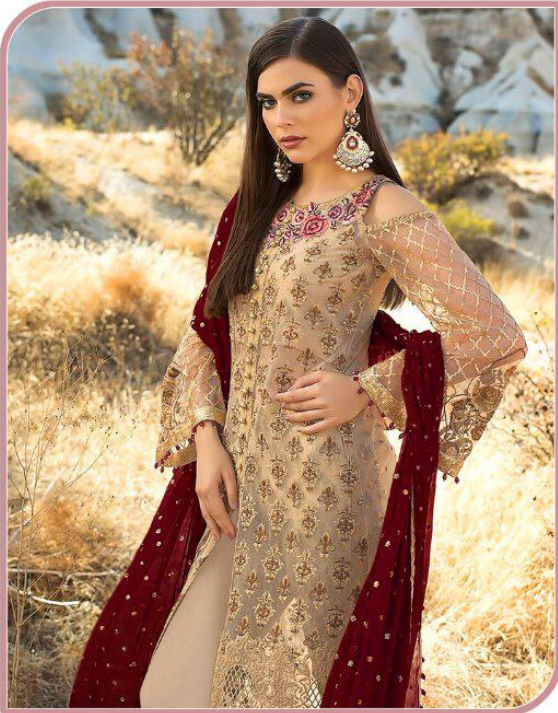

A woman with long dark hair is shown in profile, looking towards the right. She is wearing a dark blue, long-sleeved, sheer top with intricate white and gold floral embroidery. Underneath, a vibrant purple garment with ruffled edges is visible. She is adorned with large, ornate earrings, a multi-strand necklace of gold and silver beads, and a ring on her finger. The background is a soft-focus, warm-toned interior.

**ZAINAB CHOTTANI**

LUXURY FORMAL COLLECTION

A woman with long dark hair is shown in profile, looking towards the right. She is wearing a dark blue, long-sleeved, sheer top with intricate white and gold floral embroidery. A vibrant purple shawl is draped over her shoulders and around her waist. She is adorned with large, ornate earrings, a multi-strand necklace, and a ring. The background is a blurred, warm-toned interior space.

**ZAINAB CHOTTANI**  
LUXURY FORMAL COLLECTION

7001

ZAINAB CHOTTANI  
LUXURY FORMAL COLLECTION

7002

ZAINAB CHOTTANI  
LUXURY FORMAL COLLECTION