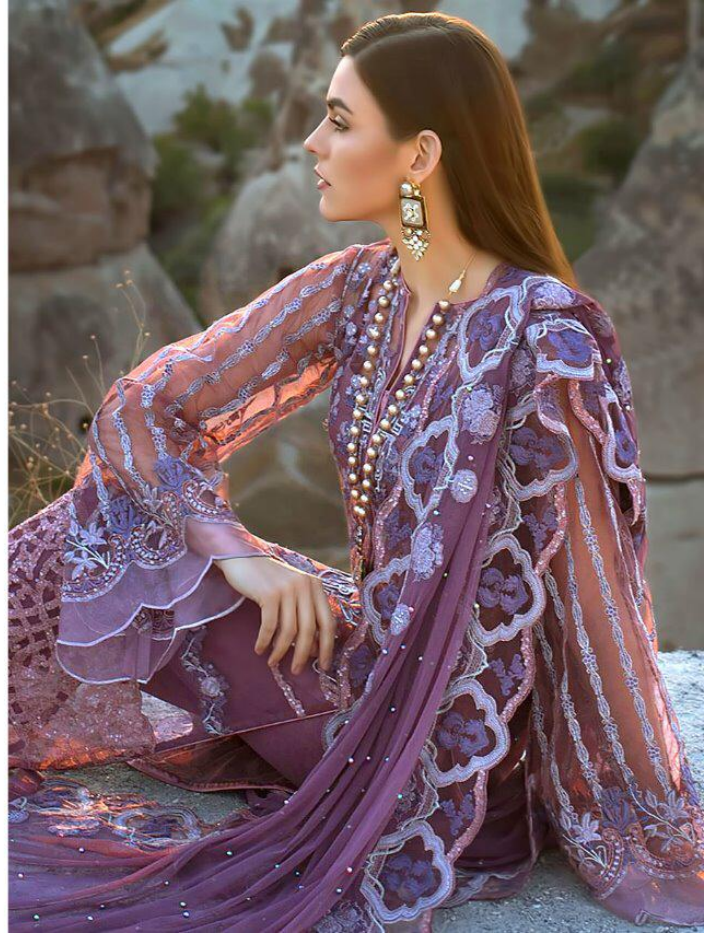

A woman with long dark hair is shown in profile, looking towards the right. She is wearing a dark blue, long-sleeved, sheer top with intricate white and gold floral embroidery. Underneath, a vibrant purple garment with ruffled edges is visible. She is adorned with large, ornate earrings, a multi-strand necklace of gold and silver beads, and a ring on her finger. The background is a soft-focus, warm-toned interior.

**ZAINAB CHOTTANI**

LUXURY FORMAL COLLECTION

A woman with long dark hair is shown in profile, looking towards the right. She is wearing a dark blue, long-sleeved, sheer top with intricate white and gold floral embroidery. A vibrant purple shawl is draped over her shoulders and around her waist. She is adorned with large, ornate earrings, a multi-strand necklace, and a ring. The background is a blurred, warm-toned interior space.

7003

7004

7005

7006

7002

**ZAINAB CHOTTANI**

LUXURY FORMAL COLLECTION

7004