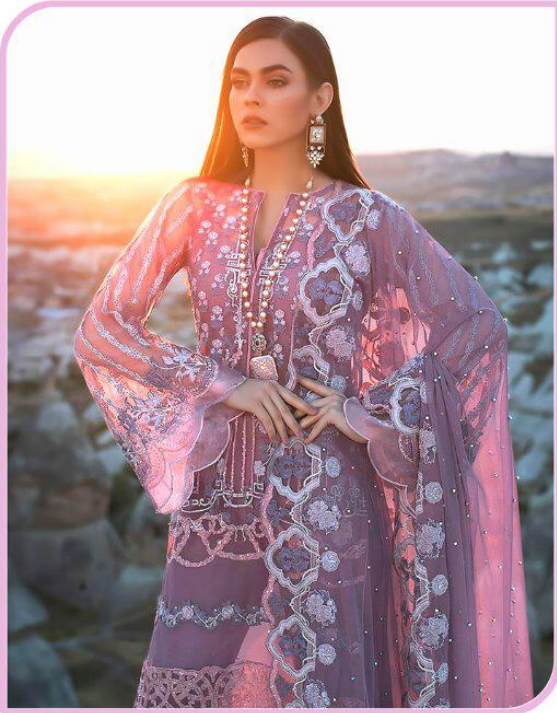

7003

ZAINAB CHOTTANI
LUXURY FORMAL COLLECTION