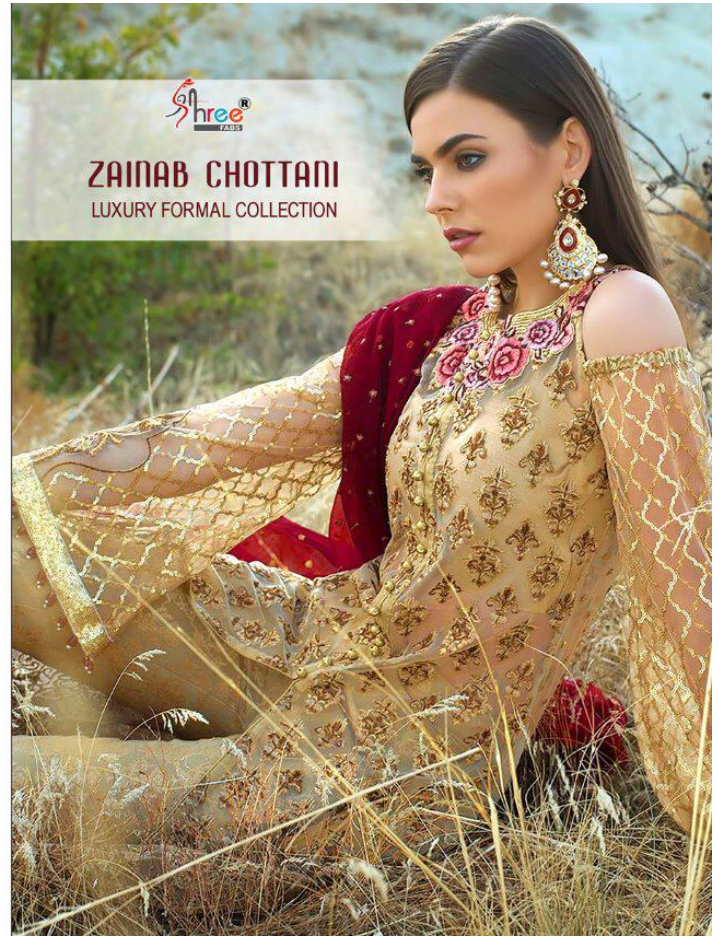

A woman with long dark hair is shown in profile, looking towards the right. She is wearing a dark blue, long-sleeved, sheer top with intricate white and gold floral embroidery. Underneath, a vibrant purple garment with ruffled edges is visible. She is adorned with large, ornate earrings, a multi-strand necklace of gold and silver beads, and a ring on her finger. The background is a soft-focus, warm-toned interior.

**ZAINAB CHOTTANI**

LUXURY FORMAL COLLECTION

A woman with long dark hair is shown in profile, looking towards the right. She is wearing a dark blue, long-sleeved, sheer top with intricate white and gold floral embroidery. A vibrant purple shawl is draped over her shoulders and around her waist. She is adorned with large, ornate earrings, a multi-strand necklace, and a ring. The background is a blurred, warm-toned interior space.

7003

7004

7005

7006

7002

**ZAINAB CHOTTANI**

LUXURY FORMAL COLLECTION

7004