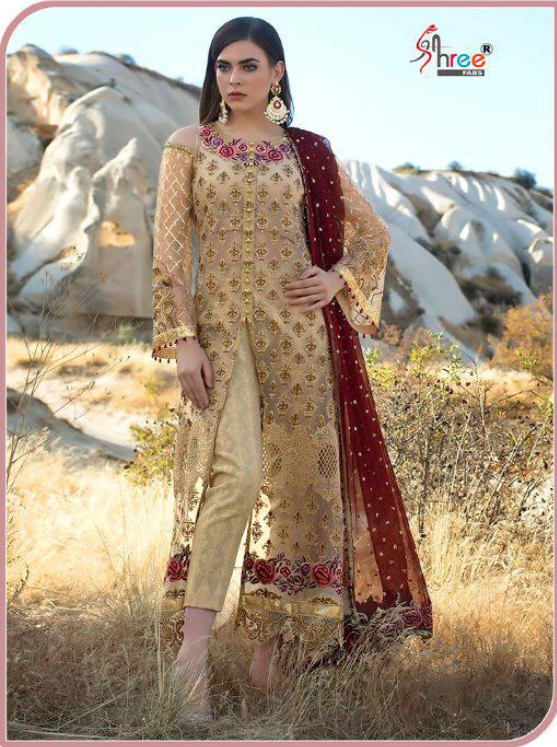

A woman with long dark hair is shown in profile, looking towards the right. She is wearing a dark blue, long-sleeved, sheer top with intricate white and gold floral embroidery. Underneath, a vibrant purple garment with ruffled edges is visible. She is adorned with large, ornate earrings, a multi-strand necklace of gold and silver beads, and a ring on her finger. The background is a soft-focus, warm-toned interior.

**ZAINAB CHOTTANI**

LUXURY FORMAL COLLECTION

A woman with long dark hair is shown in profile, looking towards the right. She is wearing a dark blue, long-sleeved, sheer top with intricate white and gold floral embroidery. A vibrant purple shawl is draped over her shoulders and around her waist. She is adorned with large, ornate earrings, a multi-strand necklace, and a ring. The background is a blurred, warm-toned interior space.

7003

7004

7005

7006

7002

**ZAINAB CHOTTANI**

LUXURY FORMAL COLLECTION

7004