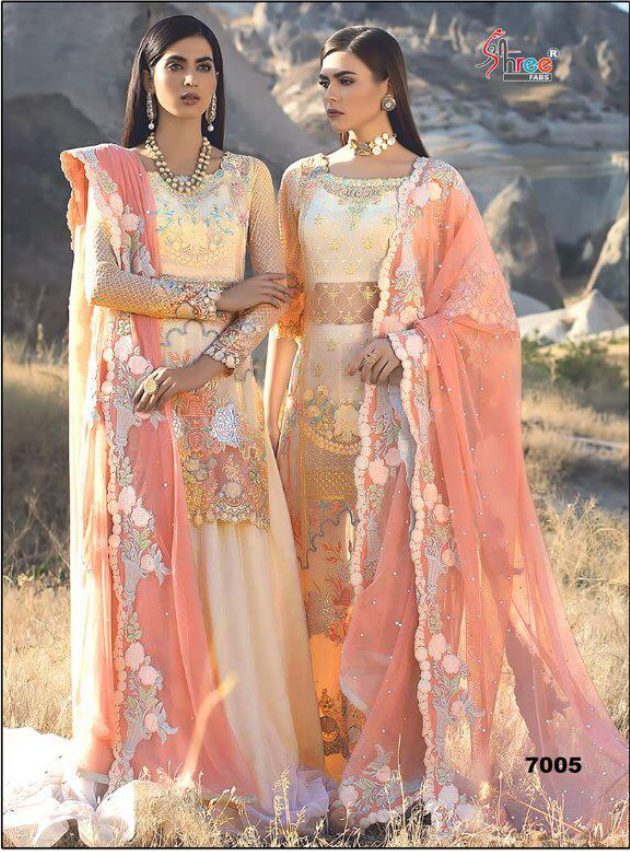

A woman with long dark hair is shown in profile, looking towards the right. She is wearing a dark blue, long-sleeved, sheer top with intricate white and gold floral embroidery. Underneath, a vibrant purple garment with ruffled edges is visible. She is adorned with large, ornate earrings, a multi-strand necklace of gold and silver beads, and a ring on her finger. The background is a soft-focus, warm-toned interior.

**ZAINAB CHOTTANI**

LUXURY FORMAL COLLECTION

A woman with long dark hair is shown in profile, looking towards the right. She is wearing a dark blue, long-sleeved, sheer top with intricate white and gold floral embroidery. A vibrant purple shawl is draped over her shoulders and around her waist. She is adorned with large, ornate earrings, a multi-strand necklace, and a ring. The background is a blurred, warm-toned interior space.

7003

7004

7005

7006

7002

**ZAINAB CHOTTANI**

LUXURY FORMAL COLLECTION

7004