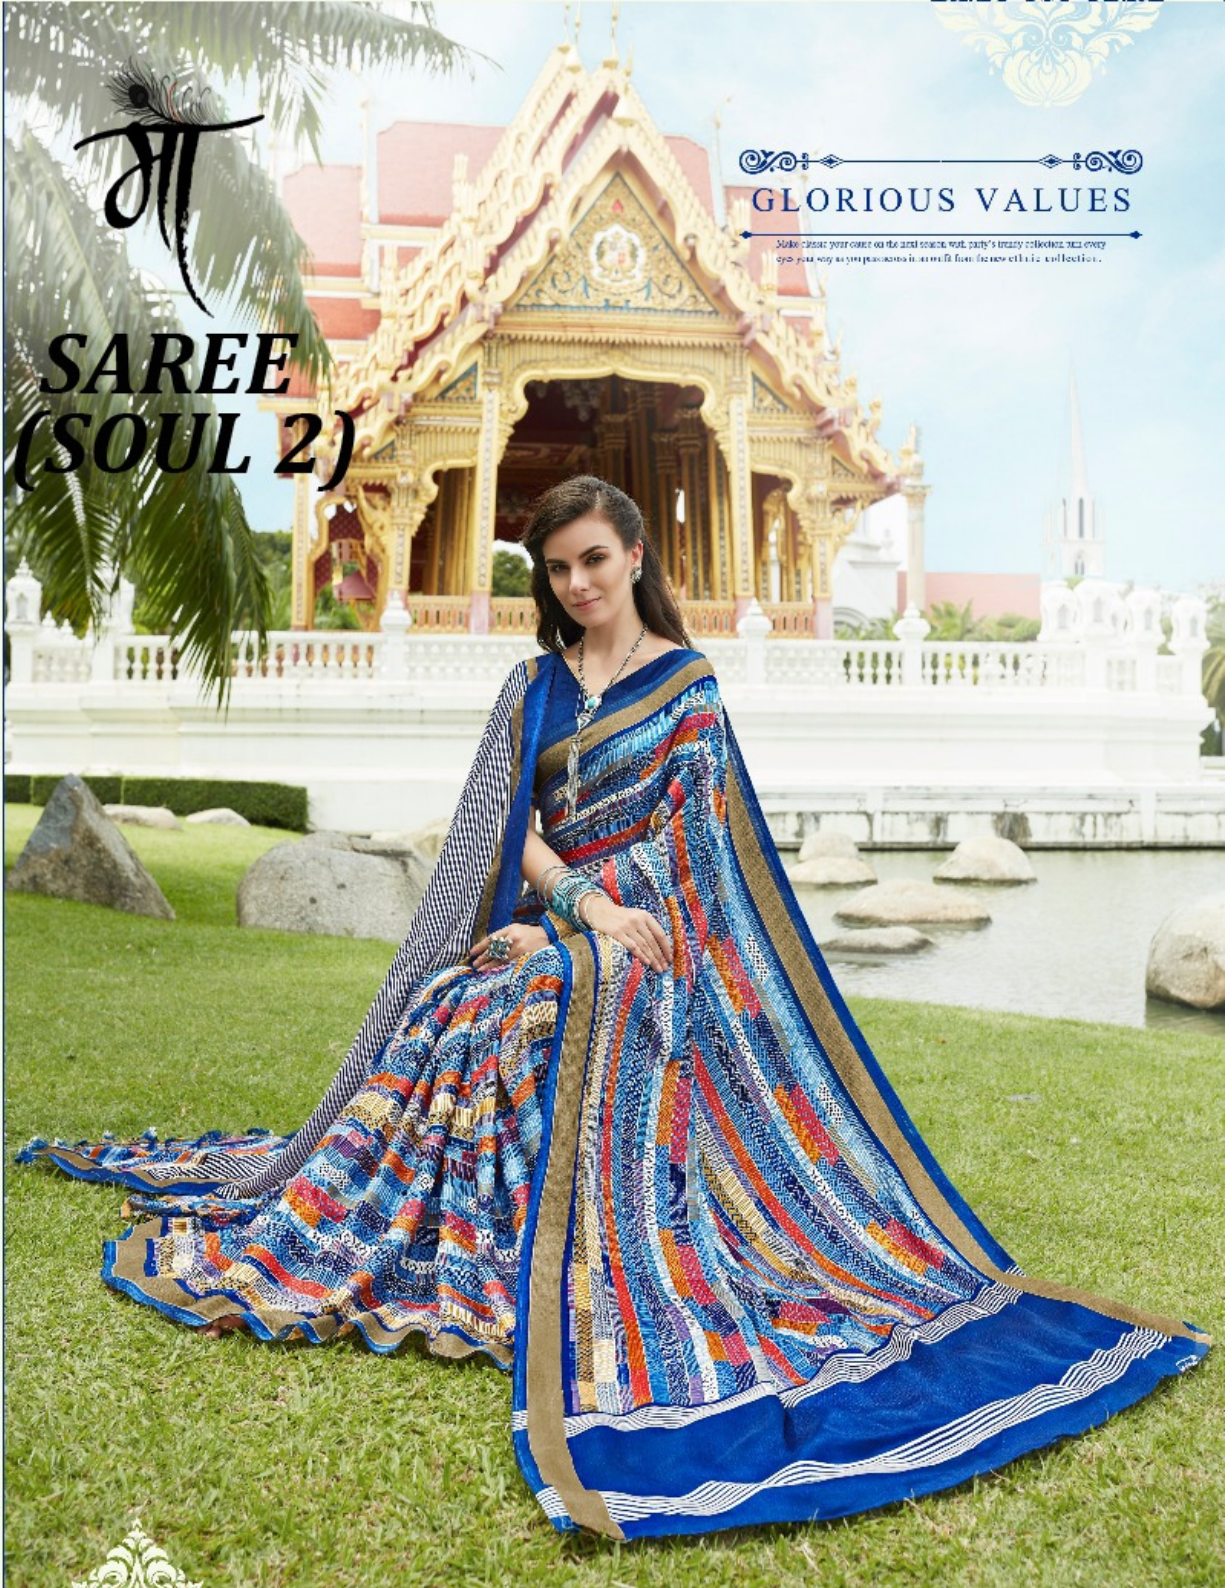

GLORIOUS VALUES