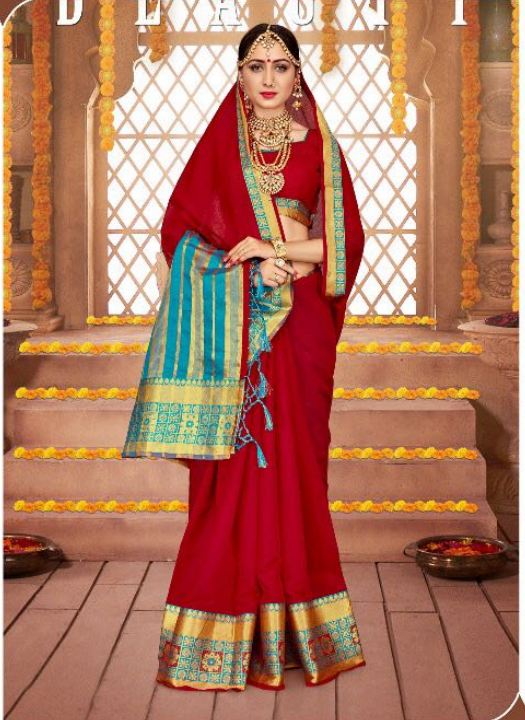

BMEYASUTTYC