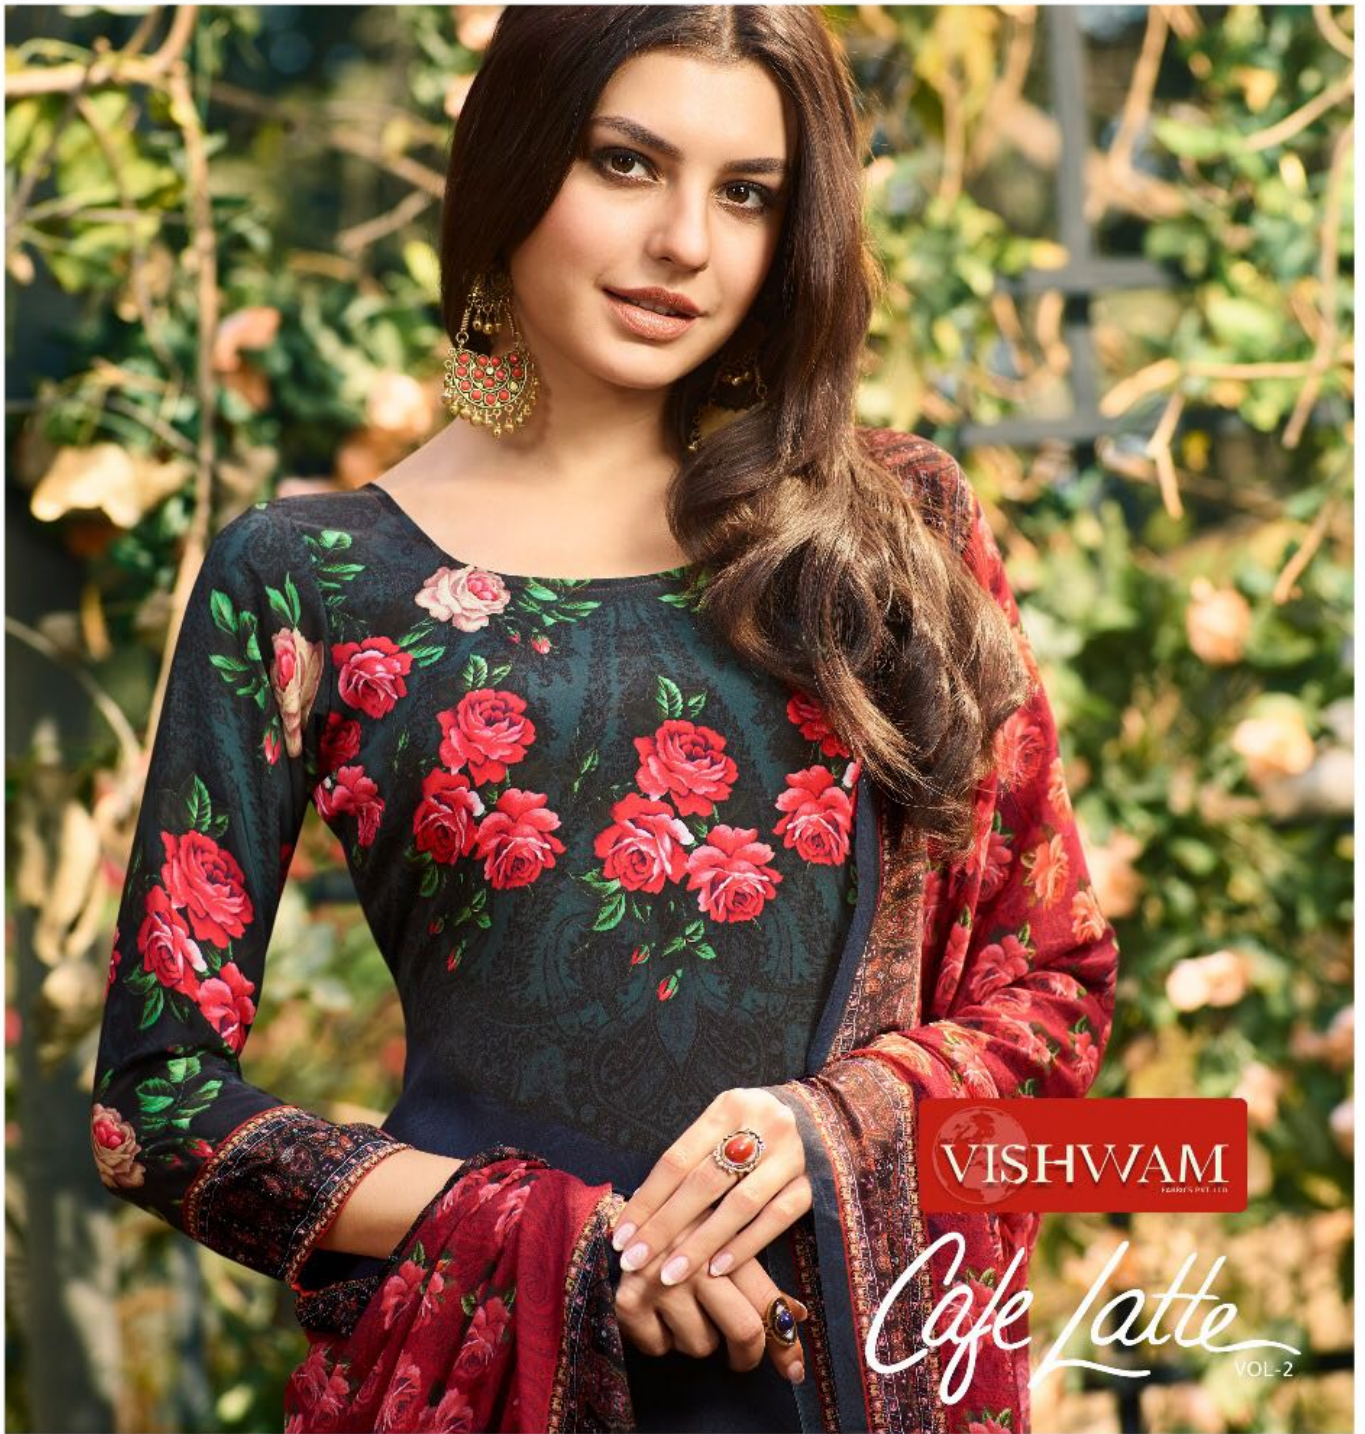

VISHWAM
SINCE 1971

Cafe Latte
VOL-2

VISHWAM
FABRICS PRINT LTD

Cafe Latte
VOL-2

PREMIUM CRAPE DIGITAL PRINTS

D.NO.-	RATE
1009 - 1016	900/-

TOP: PREMIUM CRAPE DIGITALPRINTS

BOTTOM: PREMIUM CRAPE DIGITAL PRINT

DUPATTA= GEORGETTE DIGITAL PRINTS

TOTAL SUITS:08

TOTAL AVERAGE=900/-

TOTAL AMOUNT= 7,200/-

VISHVAM

❖ D.NO. 1009 ❖

❖ D.NO. 1010 ❖

❖ D.NO. 1011 ❖