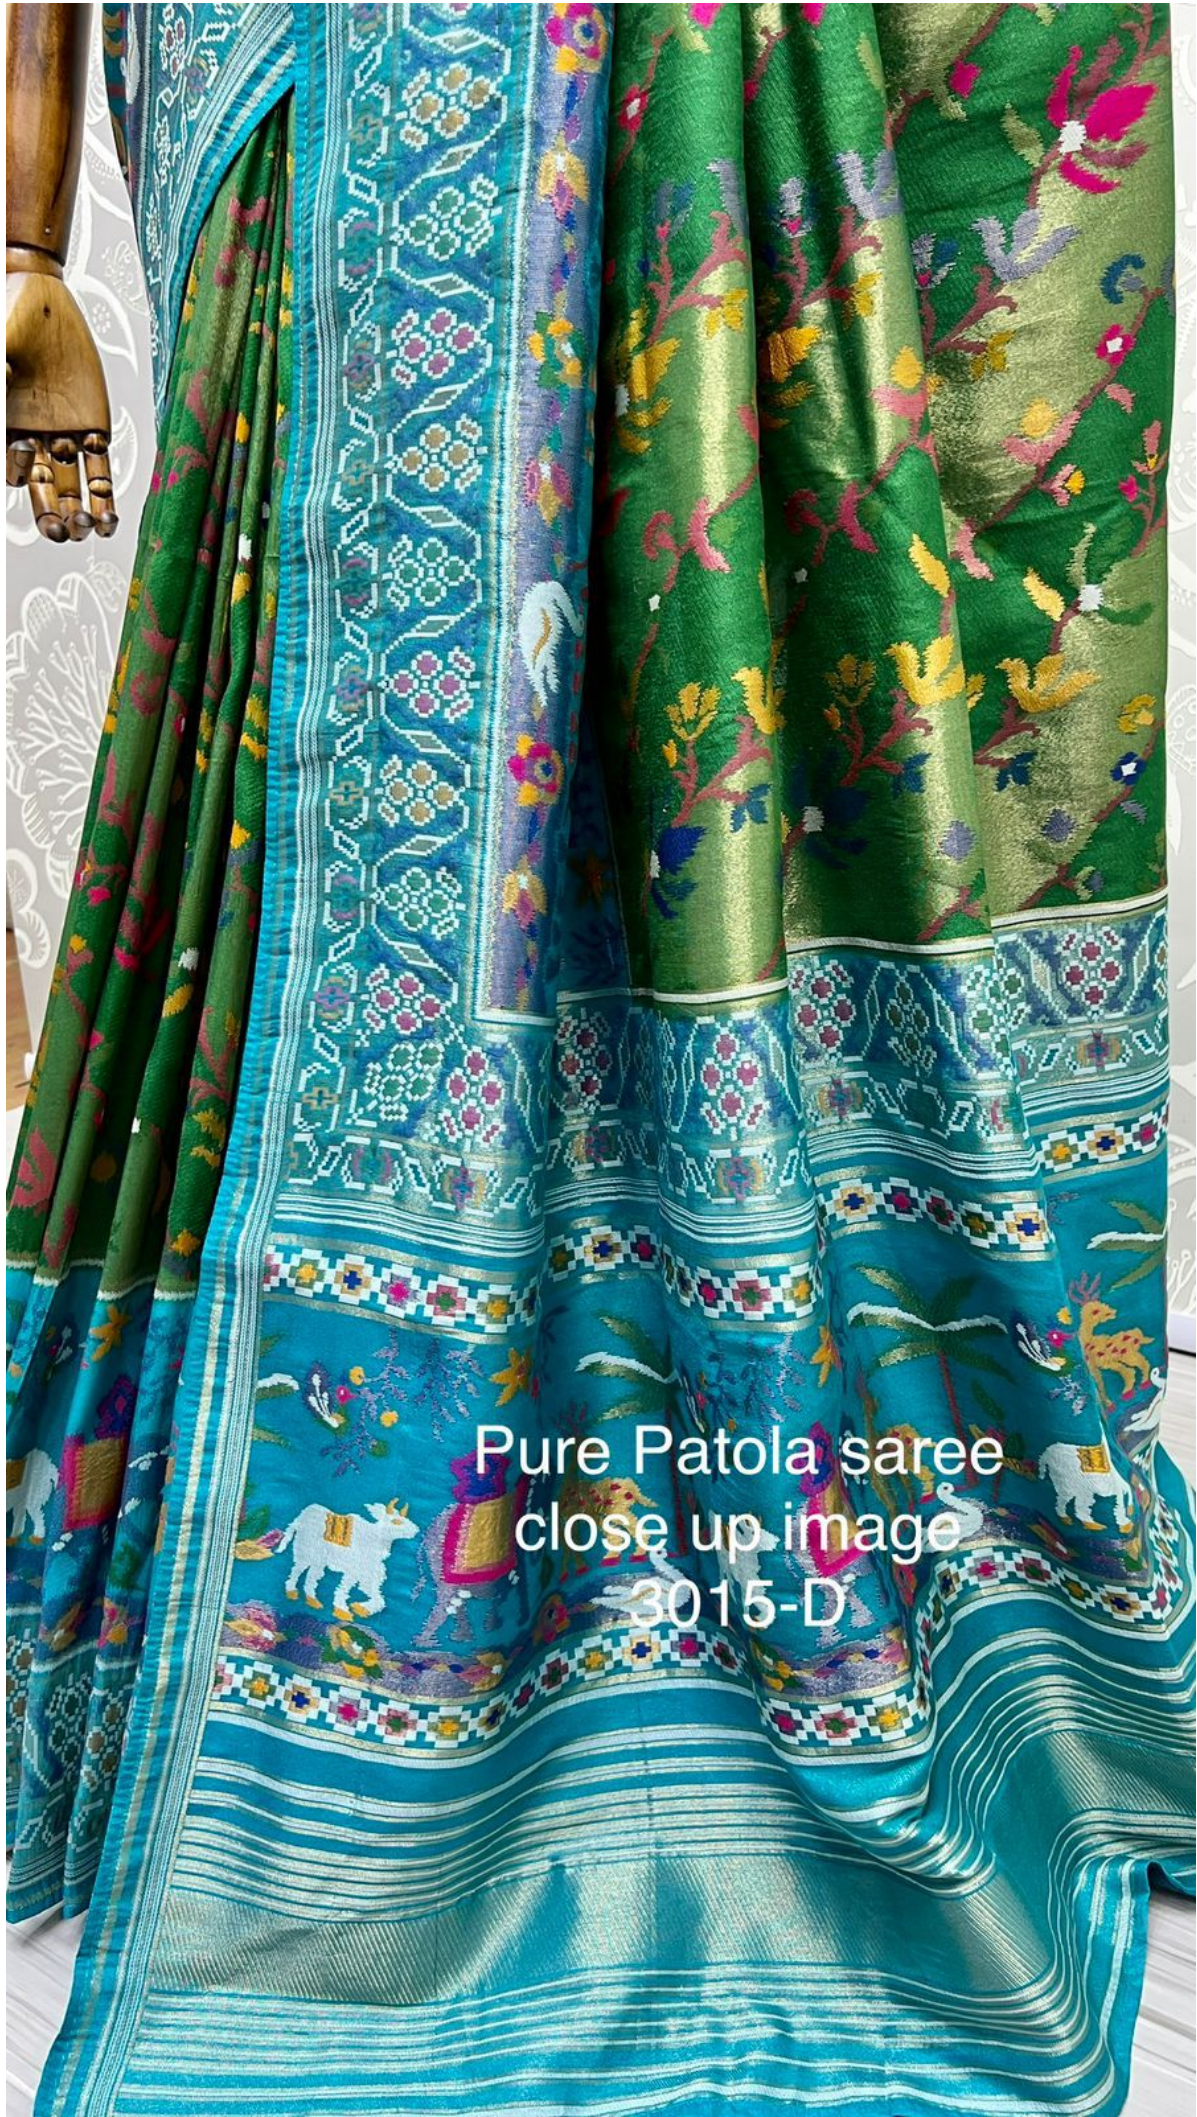

3015-C
Close up image
of each thread
color

3015-A
Close up image

3015-C

3015-C
Close up image
of each thread
color

3015-A

3015-C
Close up image
of each thread
color

Pure Patola saree
close up image
3015-D

3015-A
Detailed close
up image

3015-A

3015-B
Patola hand weving
Close up image

3015-D
Close up image of
Patola saree

3015-B

3015-C

3015-A
Patola hand weaving

3015-B

3015-B
Close up image of hand
weaving