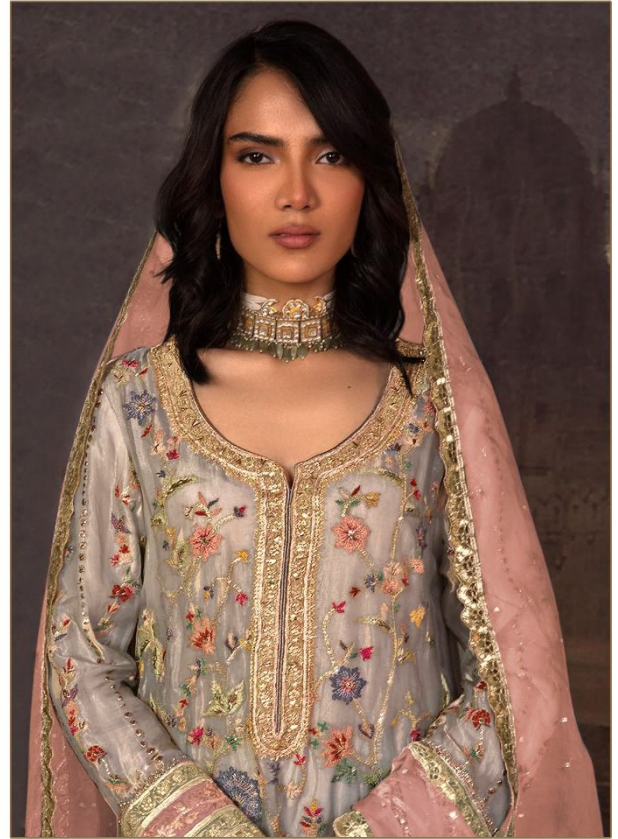

Serena[®]
Pakistani Suit

A BRAND BY  MEGA EXPORT

S - 154 D

TOP - ORGANZA WITH EMBROIDERY WORK
HAND WORK
BOTTOM - INNER/ DULL SHANTUN
DUPATTA - ORGANZA WITH MOTI WORK

Serena[®]
Pakistani Suit

A BRAND BY  MEGA EXPORT

S - 154 D

TOP - ORGANZA WITH EMBROIDERY WORK
HAND WORK
BOTTOM - INNER/ DULL SHANTUN
DUPATTA - ORGANZA WITH MOTI WORK

Serena[®]
Pakistani Suit

A BRAND BY  MEGA EXPORT

S - 154 C

TOP - ORGANZA WITH EMBROIDERY WORK
HAND WORK
BOTTOM - INNER/ DULL SHANTUN
DUPATTA - ORGANZA WITH MOTI WORK

Serena[®]
Pakistani Suit

A BRAND BY  MEGA EXPORT

S - 154 B

TOP - ORGANZA WITH EMBROIDERY WORK
HAND WORK
BOTTOM - INNER/ DULL SHANTUN
DUPATTA - ORGANZA WITH MOTI WORK

Serena[®]
Pakistani Suit

A BRAND BY  MEGA EXPORT