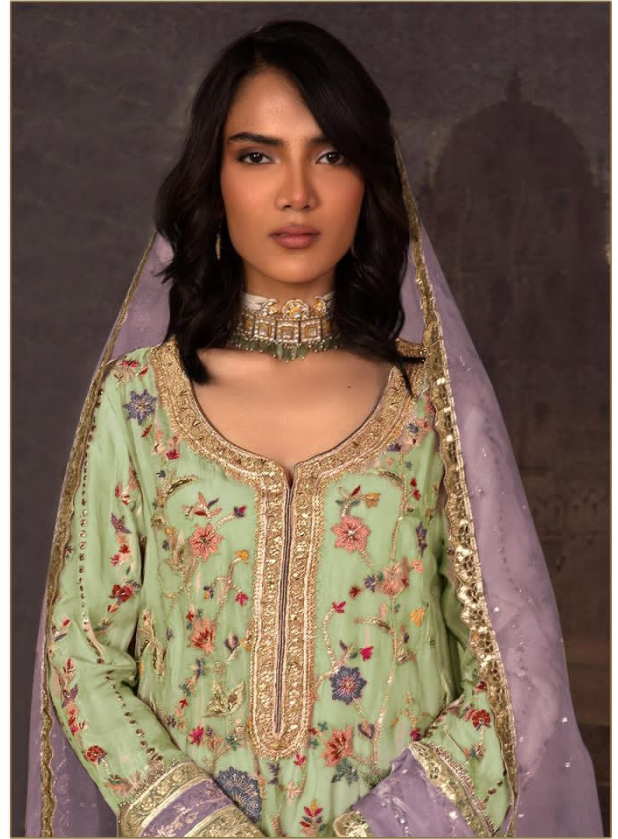

Serena®
Pakistani Suit

A BRAND BY MEGA EXPORT

S - 154 A