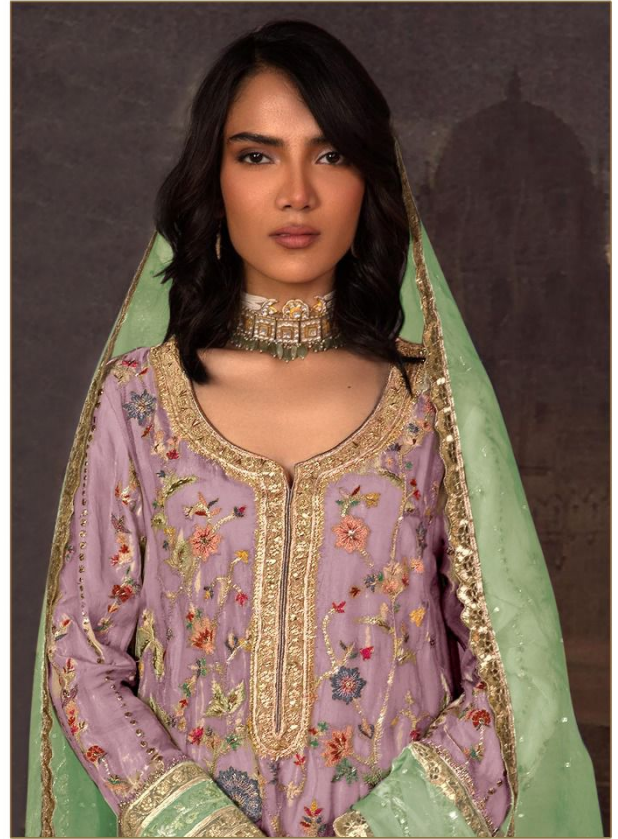

Serena[®]
Pakistani Suit

A BRAND BY  MEGA EXPORT

S - 154 D

TOP - ORGANZA WITH EMBROIDERY WORK
HAND WORK
BOTTOM - INNER/ DULL SHANTUN
DUPATTA - ORGANZA WITH MOTI WORK

Serena[®]
Pakistani Suit

A BRAND BY  MEGA EXPORT

S - 154 D

TOP - ORGANZA WITH EMBROIDERY WORK
HAND WORK
BOTTOM - INNER/ DULL SHANTUN
DUPATTA - ORGANZA WITH MOTI WORK

Serena[®]
Pakistani Suit

A BRAND BY  MEGA EXPORT

S - 154 C

TOP - ORGANZA WITH EMBROIDERY WORK
HAND WORK
BOTTOM - INNER/ DULL SHANTUN
DUPATTA - ORGANZA WITH MOTI WORK

Serena[®]
Pakistani Suit

A BRAND BY  MEGA EXPORT

S - 154 B

TOP - ORGANZA WITH EMBROIDERY WORK
HAND WORK
BOTTOM - INNER/ DULL SHANTUN
DUPATTA - ORGANZA WITH MOTI WORK

Serena[®]
Pakistani Suit

A BRAND BY  MEGA EXPORT