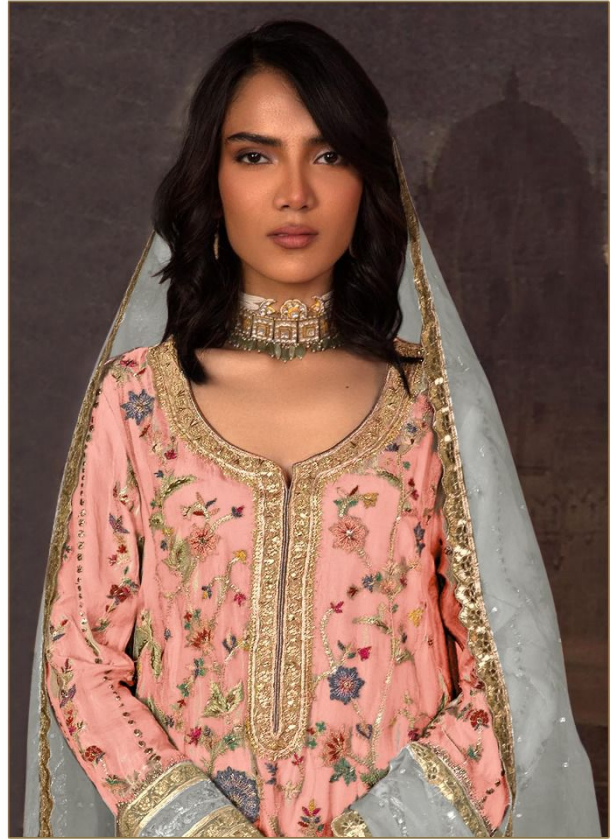

Serena®
Pakistani Suit

A BRAND BY MEGA EXPORT

S - 154 D