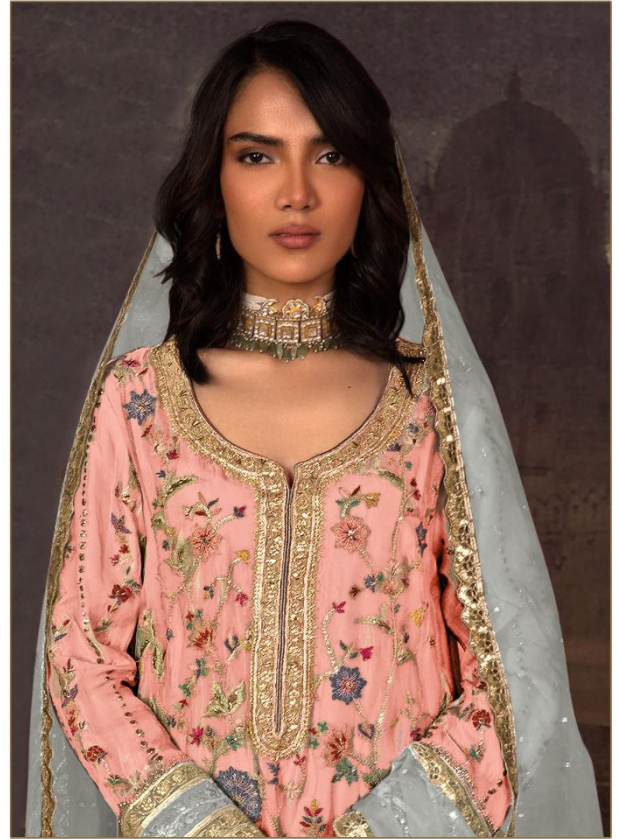

Serena®
Pakistani Suit

A BRAND BY MEGA EXPORT

S - 154 D