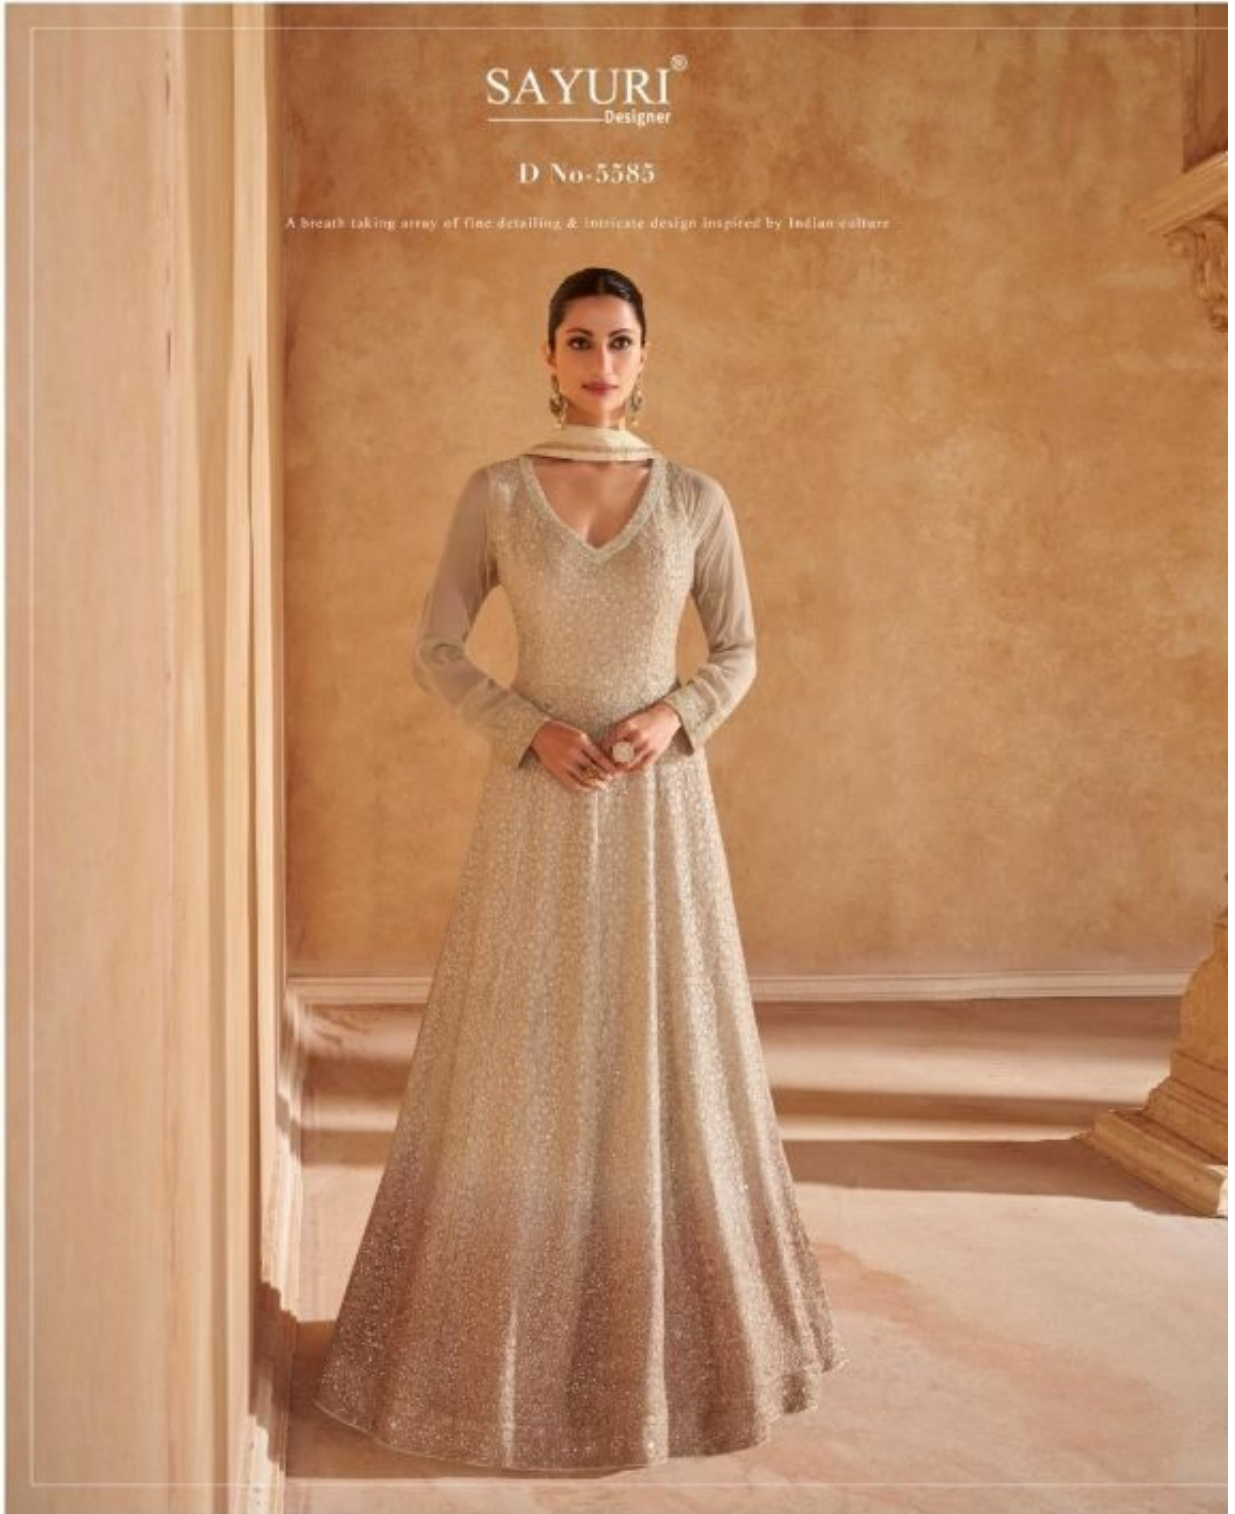

SAYURI[®]
Designer

Sahira

SAYURI[®]
Designer

D No-5585

A breath taking array of fine detailing & intricate design inspired by Indian culture.

CODE - 5583

CODE - 5584

CODE - 5585