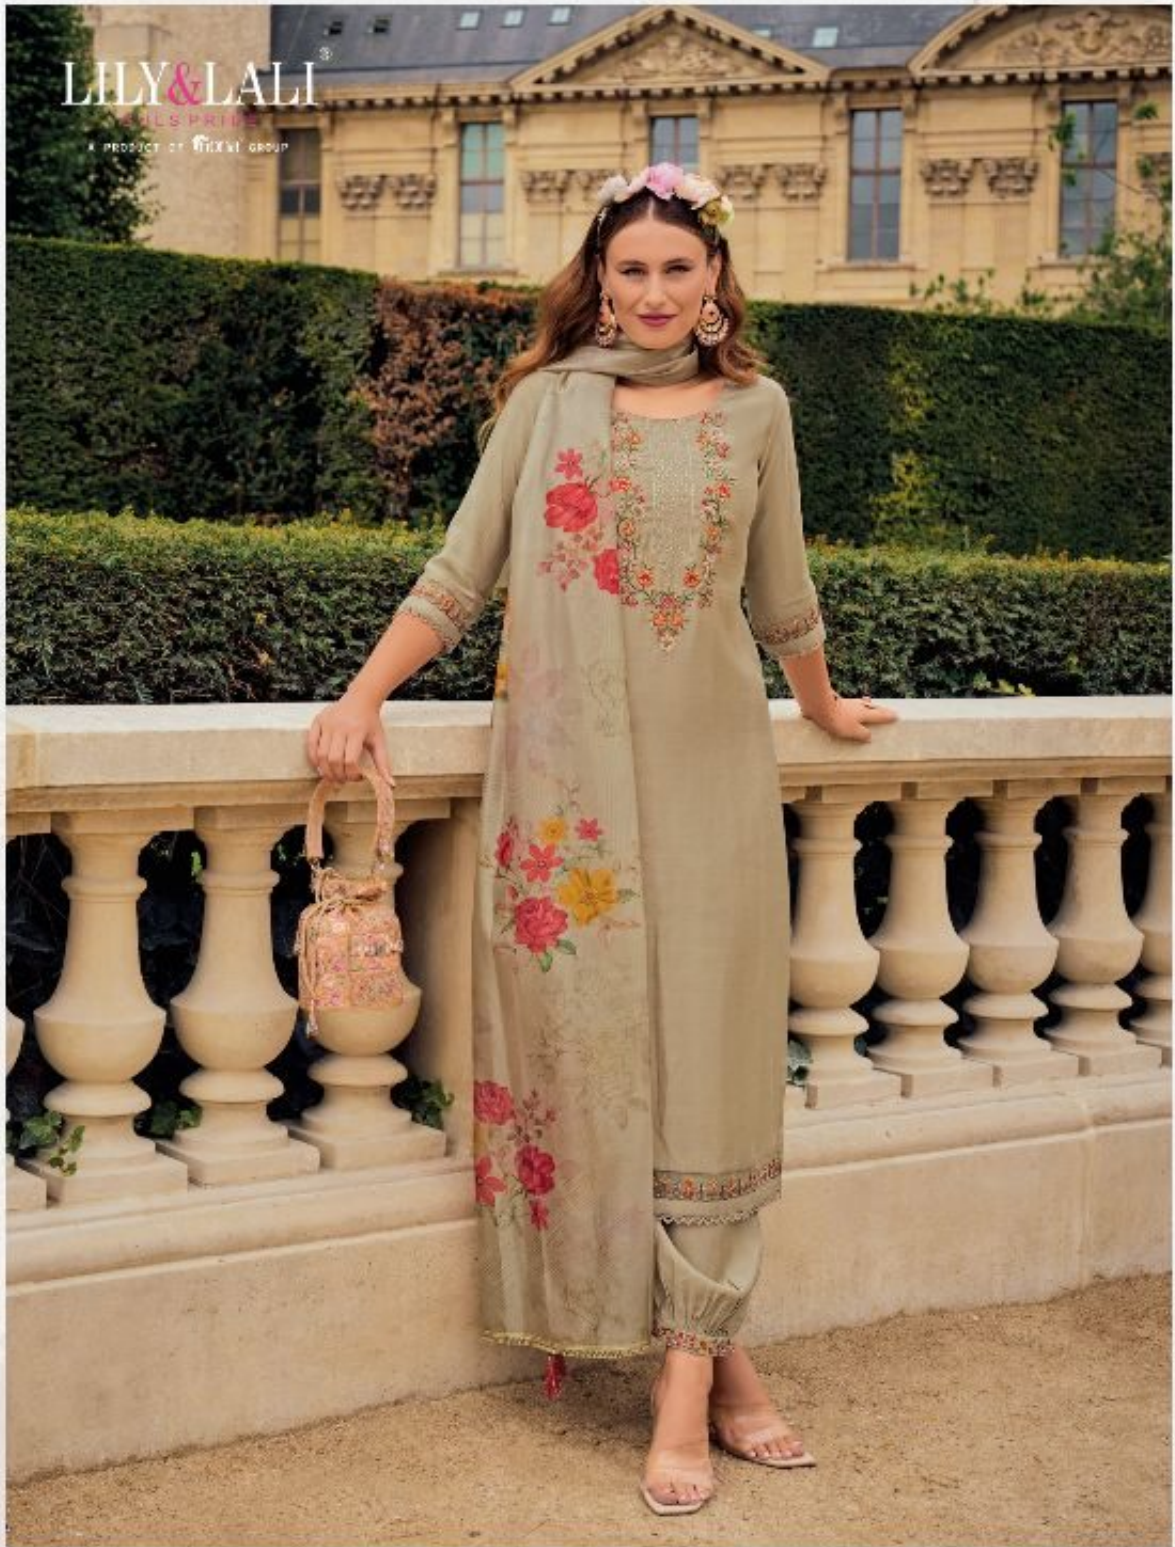

LILY&LALI

DESIGNER
A PRODUCT OF TITEX GROUP