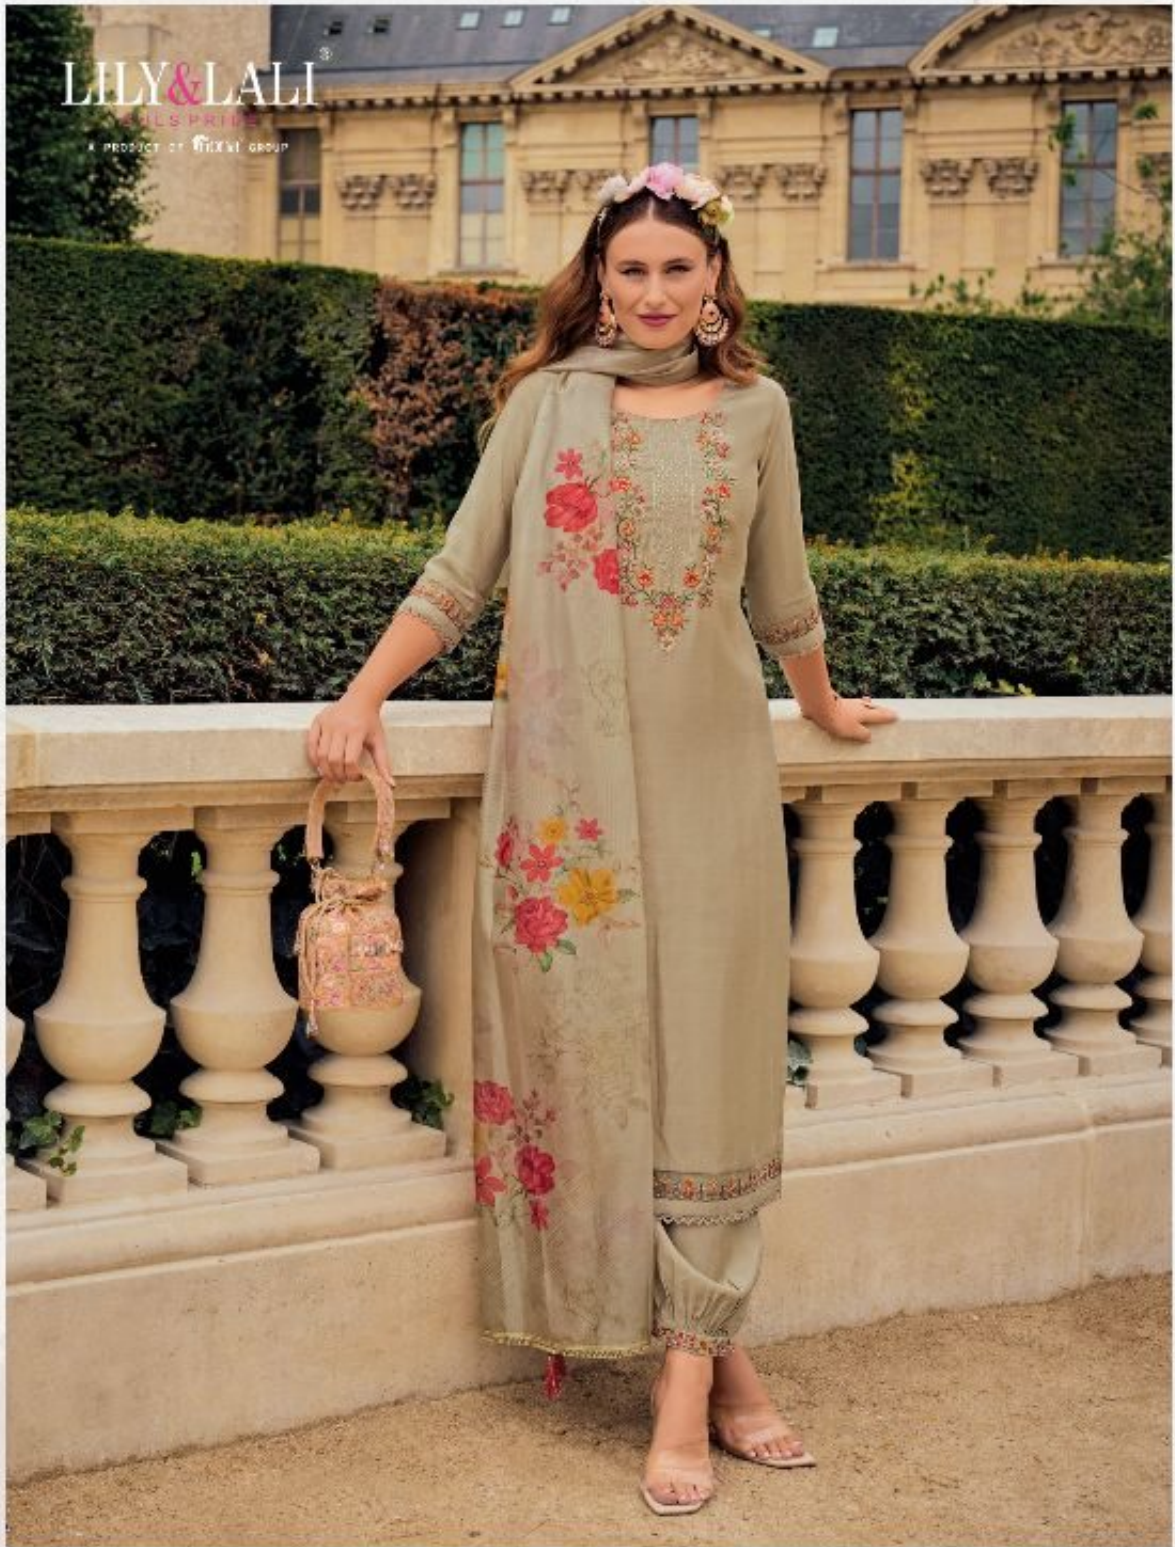

LILY&LALI

WOMEN'S FASHION
A PRODUCT OF TITEX GROUP