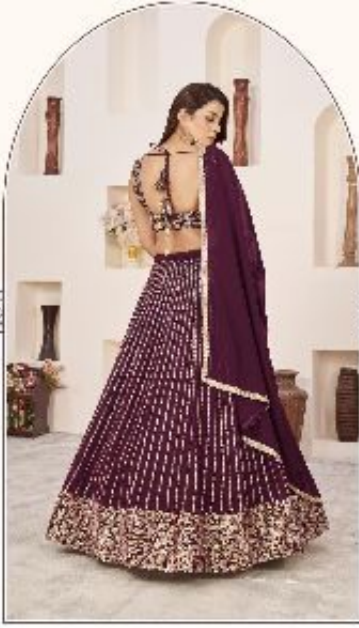

Shilpa
Sethi

For more information, visit our website at www.shilpa.com

{ SHILPA WINE }