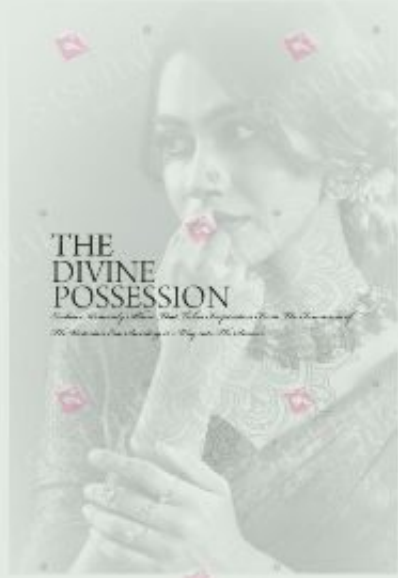

  
SASURAL  
*Be Gorgeous*

*Sophia*

  
SASURAL  
*Be Gorgeous*

*Sophia*

THE  
DIVINE  
POSSESSION

*When a woman's hand rests on her face...*

THE  
RUNWAY  
ALERT

*For more information  
visit [www.sasurai.com](http://www.sasurai.com)  
or call 020-2611-1111*

501

502

503

504

505

506

*Handloom silk saree with a subtle pattern and a rich color palette of blue, red, and black. The blouse is a vibrant yellow.*

  
SASURAL  
*Be Gorgeous*