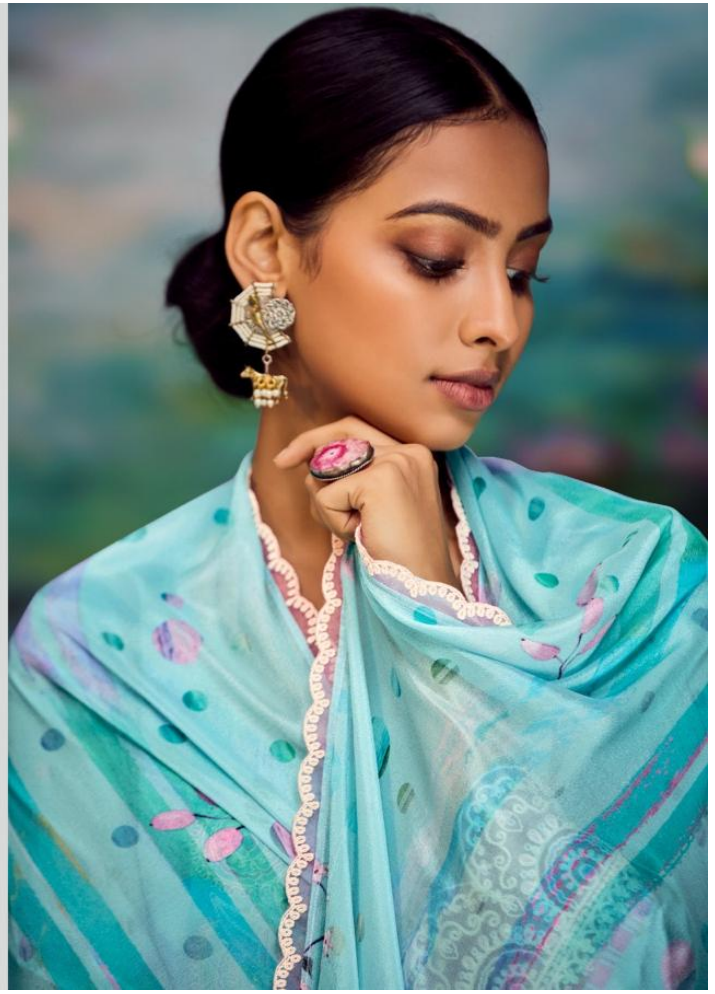

HEER

ਸ਼ਕੀਨੋ شكینو
SHAKINO

HEER

CONTEMPORARY ELEGANCE

9401

CONTEMPORARY ELEGANCE

9401

Heer~Shakino~Vol-184		
SR.NO.	DESIGN NO	RATE
1	D.NO.9401.	2050.00
2	D.NO.9402.	2050.00
3	D.NO.9403.	2050.00
4	D.NO.9404.	2050.00
5	D.NO.9405.	2050.00
6	D.NO.9406.	2050.00
TOTAL :-		12300.00

HEER

CONTEMPORARY ELEGANCE

9403

ਸ਼ਕੀਨੋ
SHAKINO

DUPATTA

PURE CHINNON WITH DIGITAL PRINT AND
DORI SCALLOPED EMBROIDERY ON ORGANZA

TOP

PURE MUSLIN WITH DIGITAL PRINT DORI
EMBROIDERY ON NECKLINE, ORGANZA DORI SCALLOPED
EMBROIDERY ON SLEEVES

BOTTOM

PURE MUSLIN HEAVY WITH DORI EMBROIDERY ON ORGANZA

Heer
BY KIMORA

HEER

CONTEMPORARY ELEGANCE

9406

HEER

CONTEMPORARY ELEGANCE