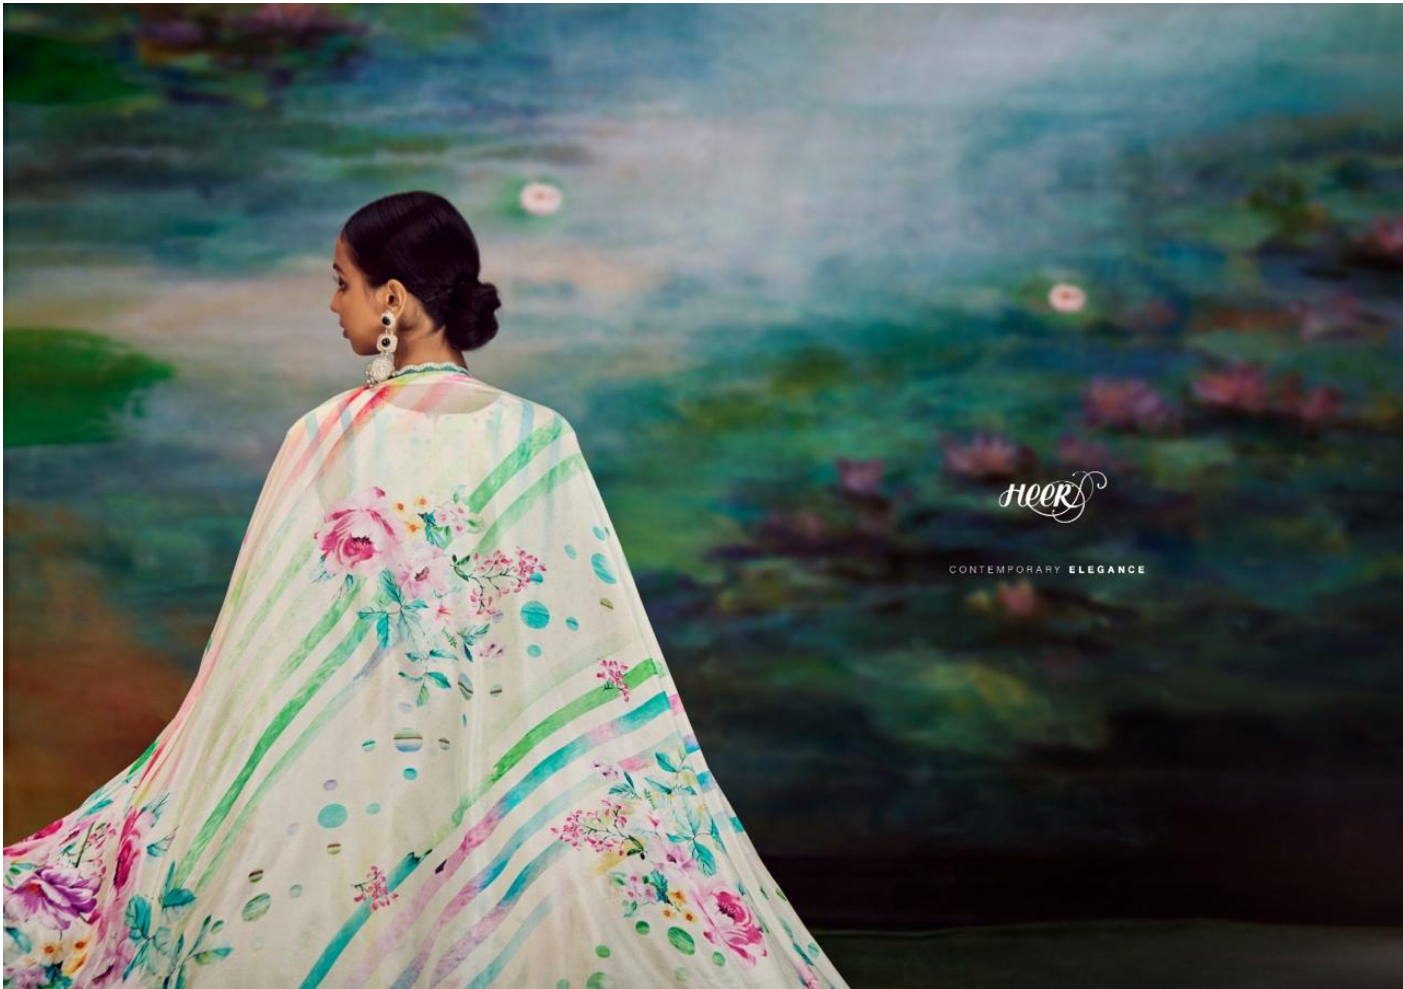

HEERZ

CONTEMPORARY ELEGANCE