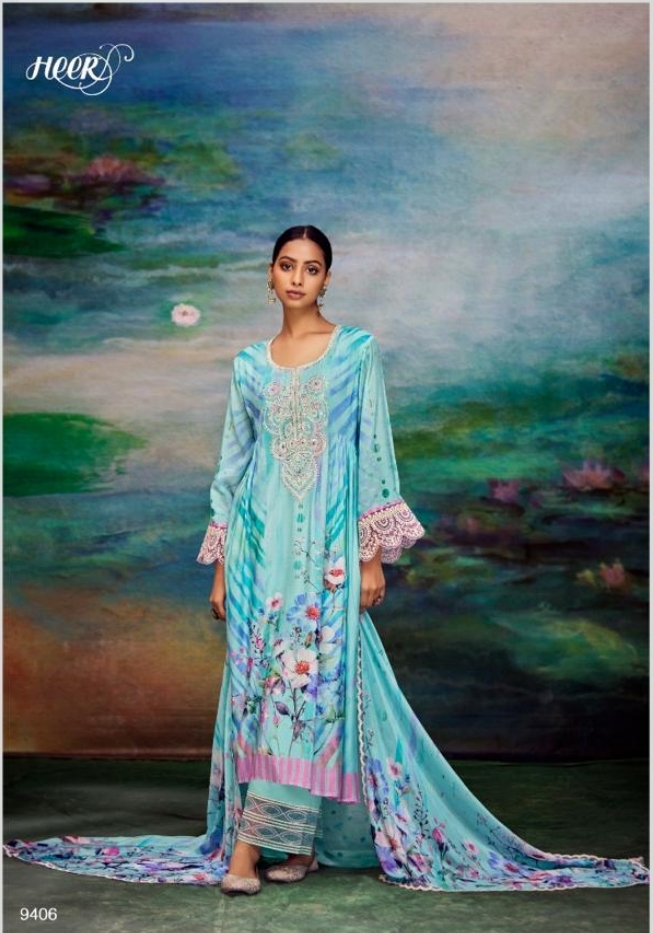

HEER

ਸ਼ਕੀਨੋ شكینو
SHAKINO

HEER

CONTEMPORARY ELEGANCE

9401

CONTEMPORARY ELEGANCE

9401

Heer~Shakino~Vol-184		
SR.NO.	DESIGN NO	RATE
1	D.NO.9401.	2050.00
2	D.NO.9402.	2050.00
3	D.NO.9403.	2050.00
4	D.NO.9404.	2050.00
5	D.NO.9405.	2050.00
6	D.NO.9406.	2050.00
TOTAL :-		12300.00

HEER

CONTEMPORARY ELEGANCE

9403

ਸ਼ਕੀਨੋ
SHAKINO

DUPATTA

PURE CHINNON WITH DIGITAL PRINT AND
DORI SCALLOPED EMBROIDERY ON ORGANZA

TOP

PURE MUSLIN WITH DIGITAL PRINT DORI
EMBROIDERY ON NECKLINE, ORGANZA DORI SCALLOPED
EMBROIDERY ON SLEEVES

BOTTOM

PURE MUSLIN HEAVY WITH DORI EMBROIDERY ON ORGANZA

Heer
BY KIMORA

HEER

CONTEMPORARY ELEGANCE

9406

HEER

CONTEMPORARY ELEGANCE