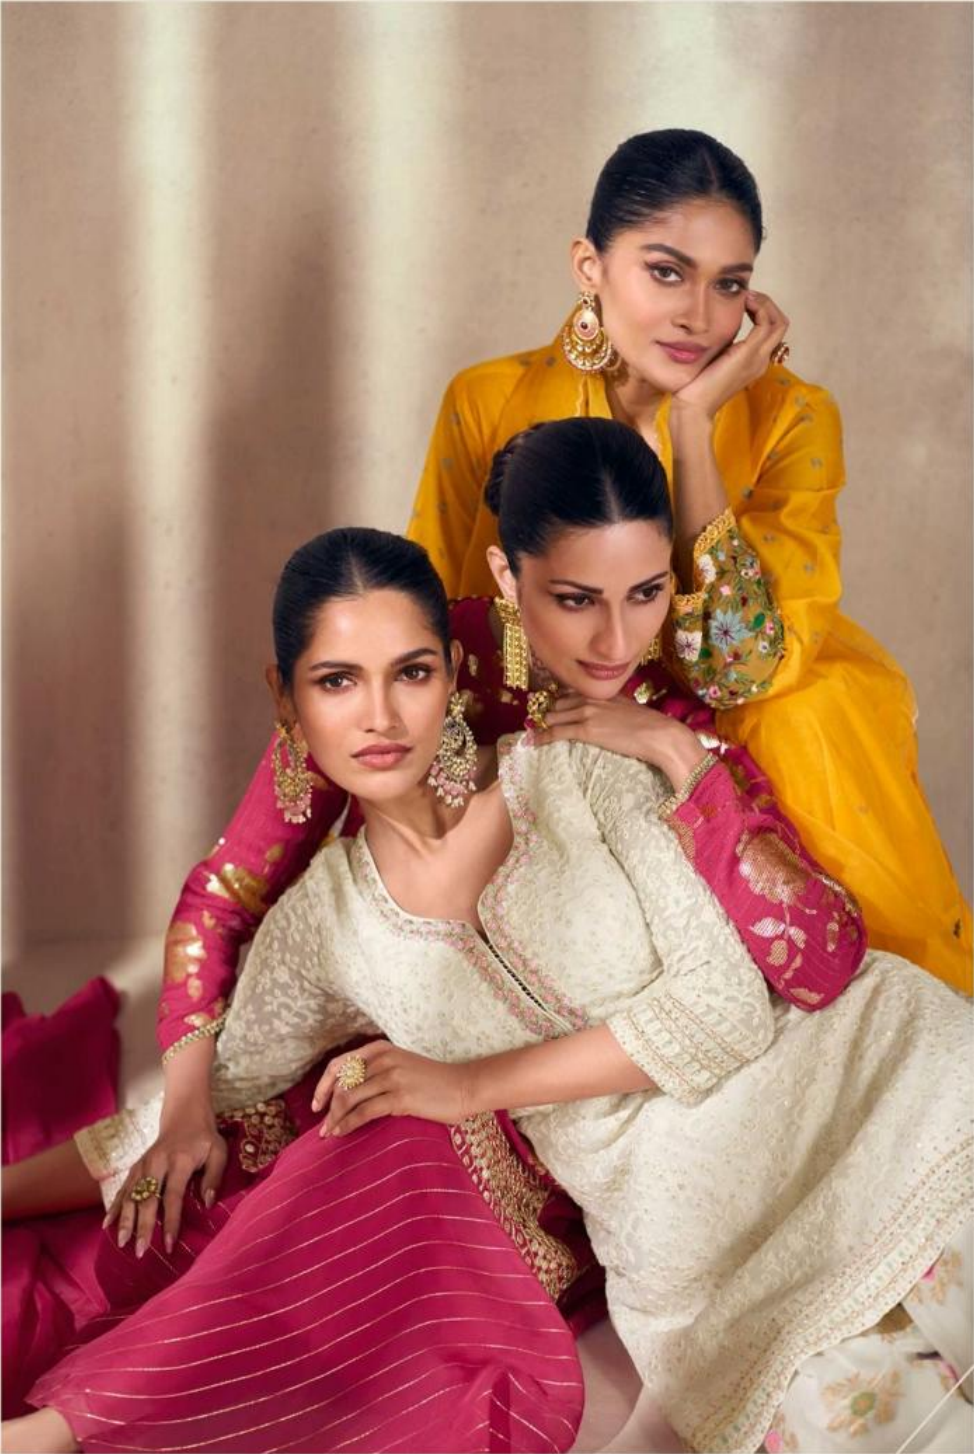

SAYURI[®]
Designer

Mariyam

Style No / 5501

SAYURI®
Designer

Mariyam

the philosophy this season puts
the spotlight on how
we envision comfort clothing.
Presenting the collection, which
perfectly matches both factors
comfort and style that today's
women aspire for her everyday charm.