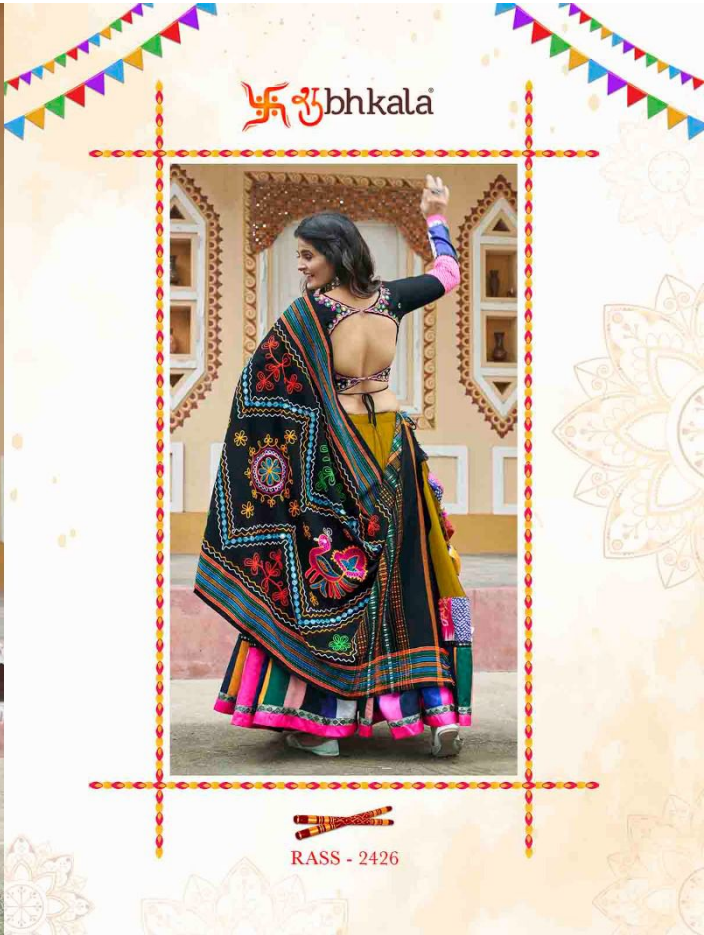

bhkala

RASS - 2425

Design NO. (SKU)	Color	Lehenga Fabric	Choli Fabric	Dupatta Fabric	Flair (MTR)	Lehenga SIZE (Full Stitched) (M-38 SIZE) with customise upto 44 INCH Choli Chest: 38 INCH Choli Length: 15 INCH Lehenga Wasit: 42 INCH Lehenga Length: 40 INCH	Lehenga Work	Choli Work	Dupatta Work	Dupatta Length (MTR)	Weight (KG)
2421	Black	Viscose Rayon	Viscose Rayon	Cotton	7.5 MTR	Choli Chest: 38 INCH Choli Length: 15 INCH Lehenga Wasit: 42 INCH Lehenga Length: 40 INCH	Printed	Embroidery with mirror work	Print with Embroidery	2	2
2422	White	Maslin Cotton	Maslin Cotton	Gajji Silk	6.5 MTR	Choli Chest: 38 INCH Choli Length: 15 INCH Lehenga Wasit: 42 INCH Lehenga Length: 40 INCH	Print with Embroidery	Embroidery with mirror work	Printed Dupatta	2.30	2
2423	Sky	Viscose Rayon	Viscose Rayon	Viscose Rayon	8 MTR	Choli Chest: 38 INCH Choli Length: 15 INCH Lehenga Wasit: 42 INCH Lehenga Length: 40 INCH	Embroidery With Mirror Work	Embroidery with mirror work	Embroidery with Mirror work	2.40	2
2424	Mustard Yellow	Viscose Rayon	Viscose Rayon	Viscose Rayon	8 MTR	Choli Chest: 38 INCH Choli Length: 15 INCH Lehenga Wasit: 42 INCH Lehenga Length: 40 INCH	Embroidery With Mirror Work	Embroidery with mirror work	Embroidery with Mirror work	2.40	2
2425	White	Viscose Rayon	Viscose Rayon	Viscose Rayon	9 MTR	Choli Chest: 38 INCH Choli Length: 15 INCH Lehenga Wasit: 42 INCH Lehenga Length: 40 INCH	Embroidery With Mirror Work	Embroidery with mirror work	NA	2.40	2
2426	Flouracent Green	Viscose Rayon	Viscose Rayon	Cotton	7.5 MTR	Choli Chest: 38 INCH Choli Length: 15 INCH Lehenga Wasit: 42 INCH Lehenga Length: 40 INCH	Printed	Embroidery with mirror work	Print with Embroidery	2	2