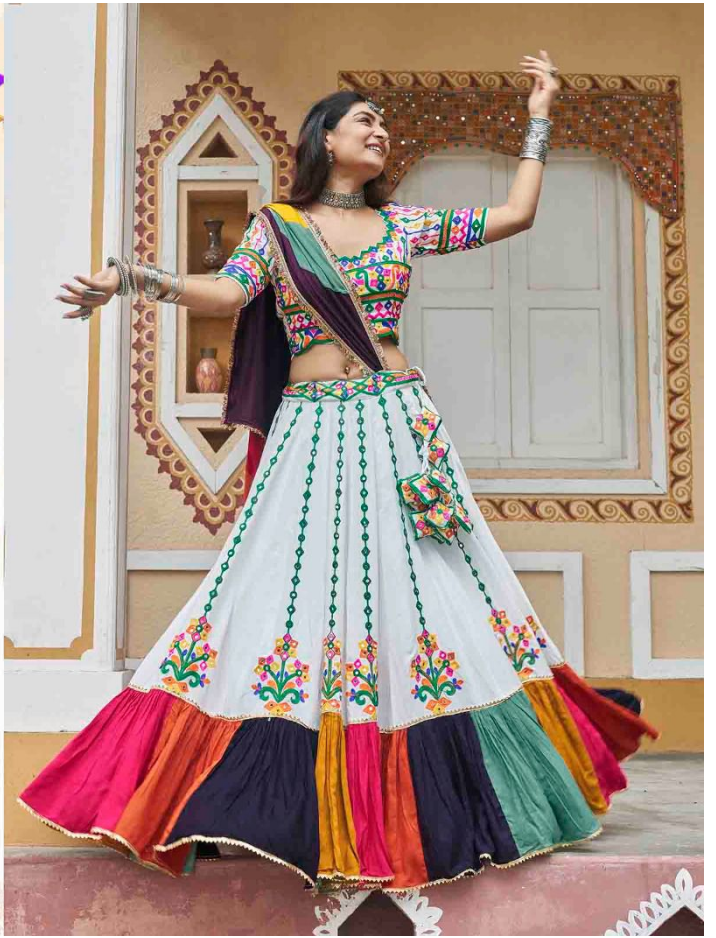

bhkala

RASS - 2425

Design NO. (SKU)	Color	Lehenga Fabric	Choli Fabric	Dupatta Fabric	Flair (MTR)	Lehenga SIZE (Full Stitched) (M-38 SIZE) with customise upto 44 INCH Choli Chest: 38 INCH Choli Length: 15 INCH Lehenga Wasit: 42 INCH Lehenga Length: 40 INCH	Lehenga Work	Choli Work	Dupatta Work	Dupatta Length (MTR)	Weight (KG)
2421	Black	Viscose Rayon	Viscose Rayon	Cotton	7.5 MTR	Choli Chest: 38 INCH Choli Length: 15 INCH Lehenga Wasit: 42 INCH Lehenga Length: 40 INCH	Printed	Embroidery with mirror work	Print with Embroidery	2	2
2422	White	Maslin Cotton	Maslin Cotton	Gajji Silk	6.5 MTR	Choli Chest: 38 INCH Choli Length: 15 INCH Lehenga Wasit: 42 INCH Lehenga Length: 40 INCH	Print with Embroidery	Embroidery with mirror work	Printed Dupatta	2.30	2
2423	Sky	Viscose Rayon	Viscose Rayon	Viscose Rayon	8 MTR	Choli Chest: 38 INCH Choli Length: 15 INCH Lehenga Wasit: 42 INCH Lehenga Length: 40 INCH	Embroidery With Mirror Work	Embroidery with mirror work	Embroidery with Mirror work	2.40	2
2424	Mustard Yellow	Viscose Rayon	Viscose Rayon	Viscose Rayon	8 MTR	Choli Chest: 38 INCH Choli Length: 15 INCH Lehenga Wasit: 42 INCH Lehenga Length: 40 INCH	Embroidery With Mirror Work	Embroidery with mirror work	Embroidery with Mirror work	2.40	2
2425	White	Viscose Rayon	Viscose Rayon	Viscose Rayon	9 MTR	Choli Chest: 38 INCH Choli Length: 15 INCH Lehenga Wasit: 42 INCH Lehenga Length: 40 INCH	Embroidery With Mirror Work	Embroidery with mirror work	NA	2.40	2
2426	Flouracent Green	Viscose Rayon	Viscose Rayon	Cotton	7.5 MTR	Choli Chest: 38 INCH Choli Length: 15 INCH Lehenga Wasit: 42 INCH Lehenga Length: 40 INCH	Printed	Embroidery with mirror work	Print with Embroidery	2	2