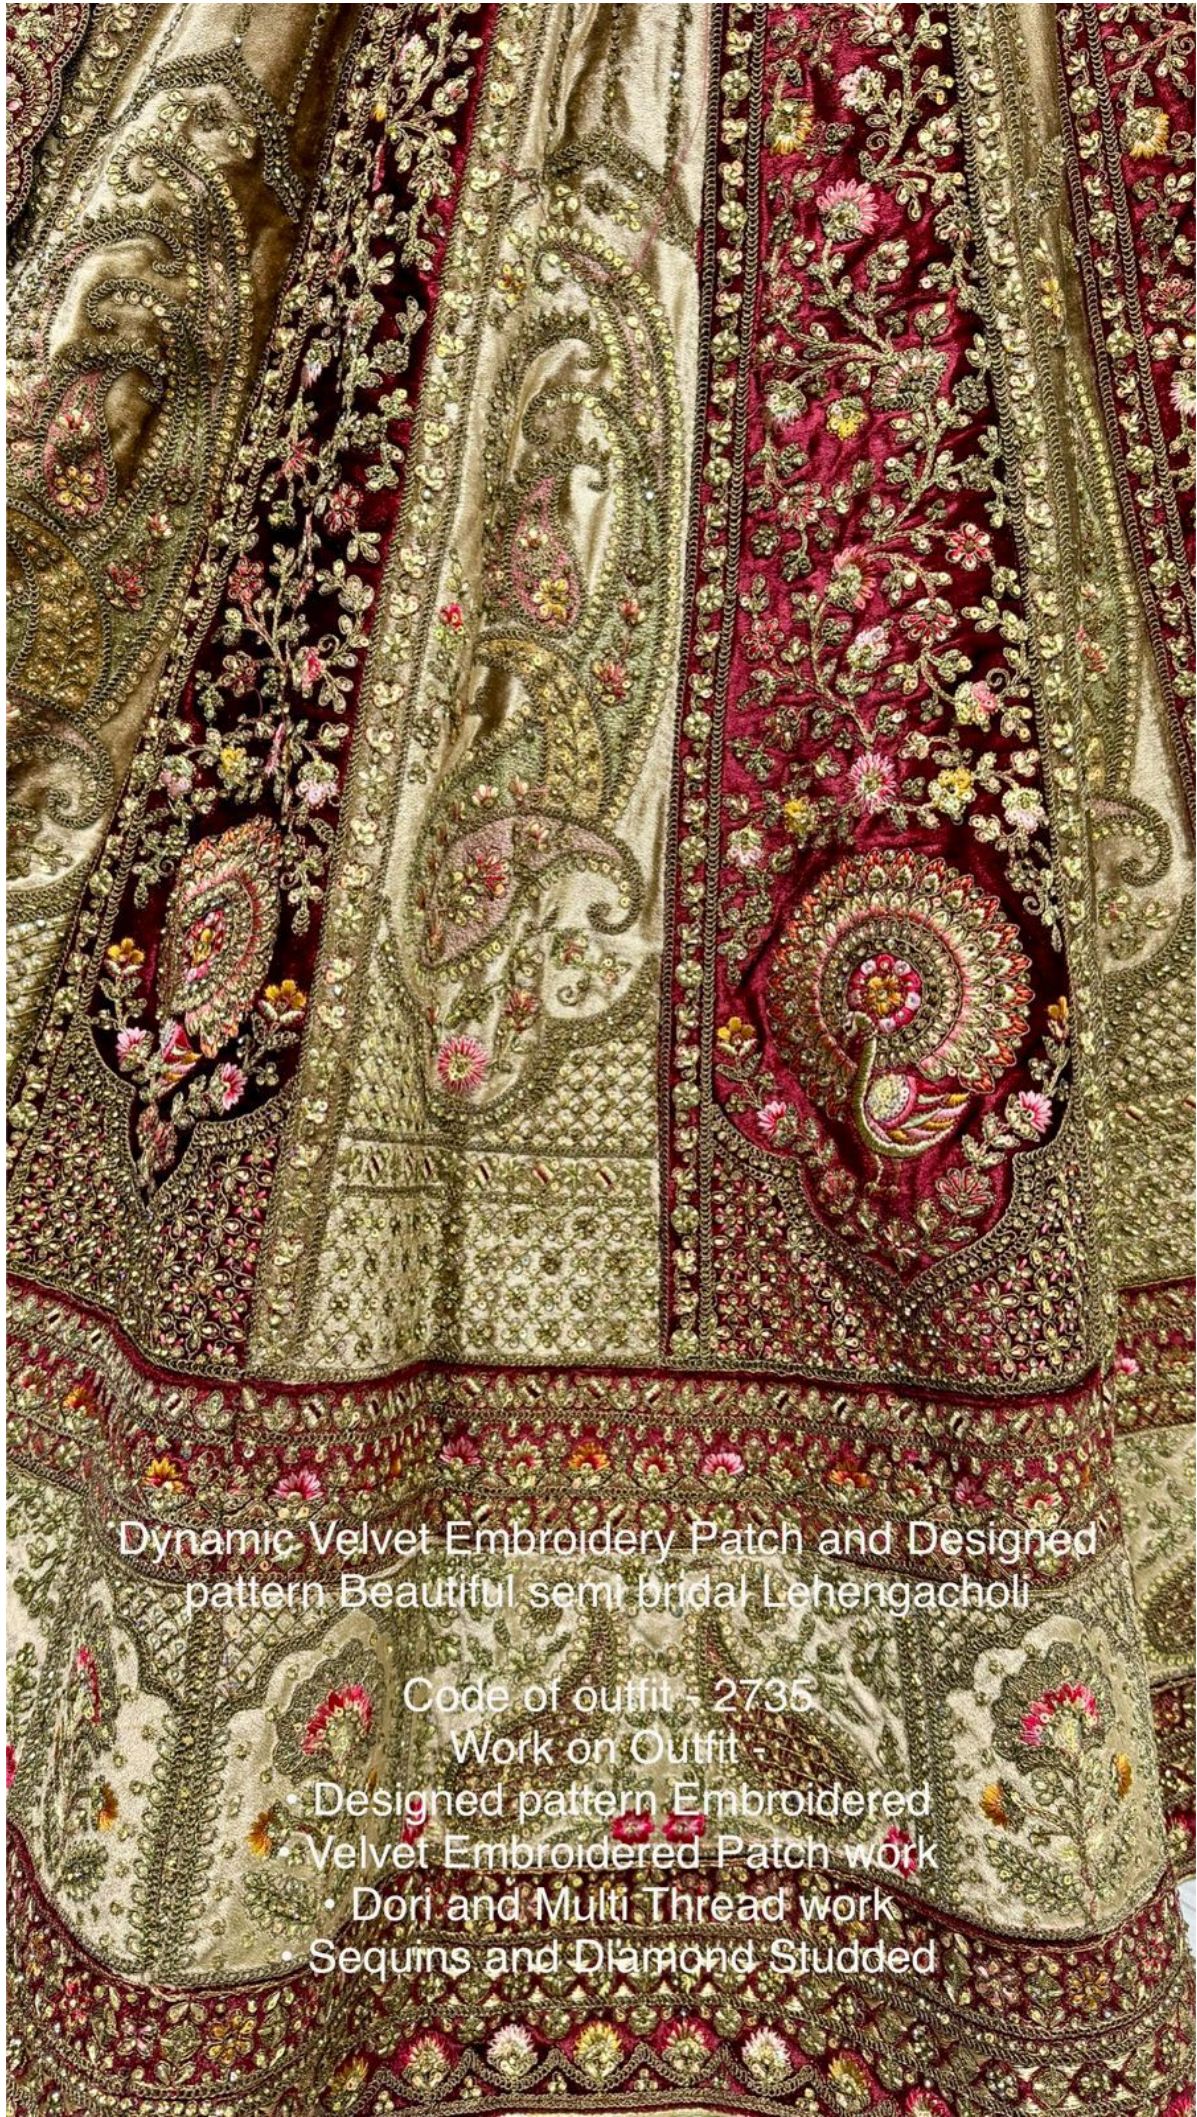

2735-A  
Chicku

Dynamic Velvet Embroidery  
Patch and Designed pattern  
Beautiful semi bridal  
Lehengacholi

Code of outfit - 2735

Work on Outfit -

- Designed pattern  
Embroidered
- Velvet Embroidered Patch  
work
- Dori and Multi Thread  
work
- Sequins and Diamond  
Studded

Dynamic Velvet Embroidery Patch and Designed pattern Beautiful semi bridal Lehengacholi

Code of outfit - 2735

Work on Outfit -

- Designed pattern Embroidered
- Velvet Embroidered Patch work
- Dori and Multi Thread work
- Sequins and Diamond Studded

2735-A  
Chicku

2735-A  
Chicku

Dynamic Velvet Embroidery Patch and Designed pattern Beautiful semi bridal Lehengacholi

Code of outfit - 2735

Work on Outfit -

- Designed pattern Embroidered
- Velvet Embroidered Patch work
- Dori and Multi Thread work
- Sequins and Diamond Studded