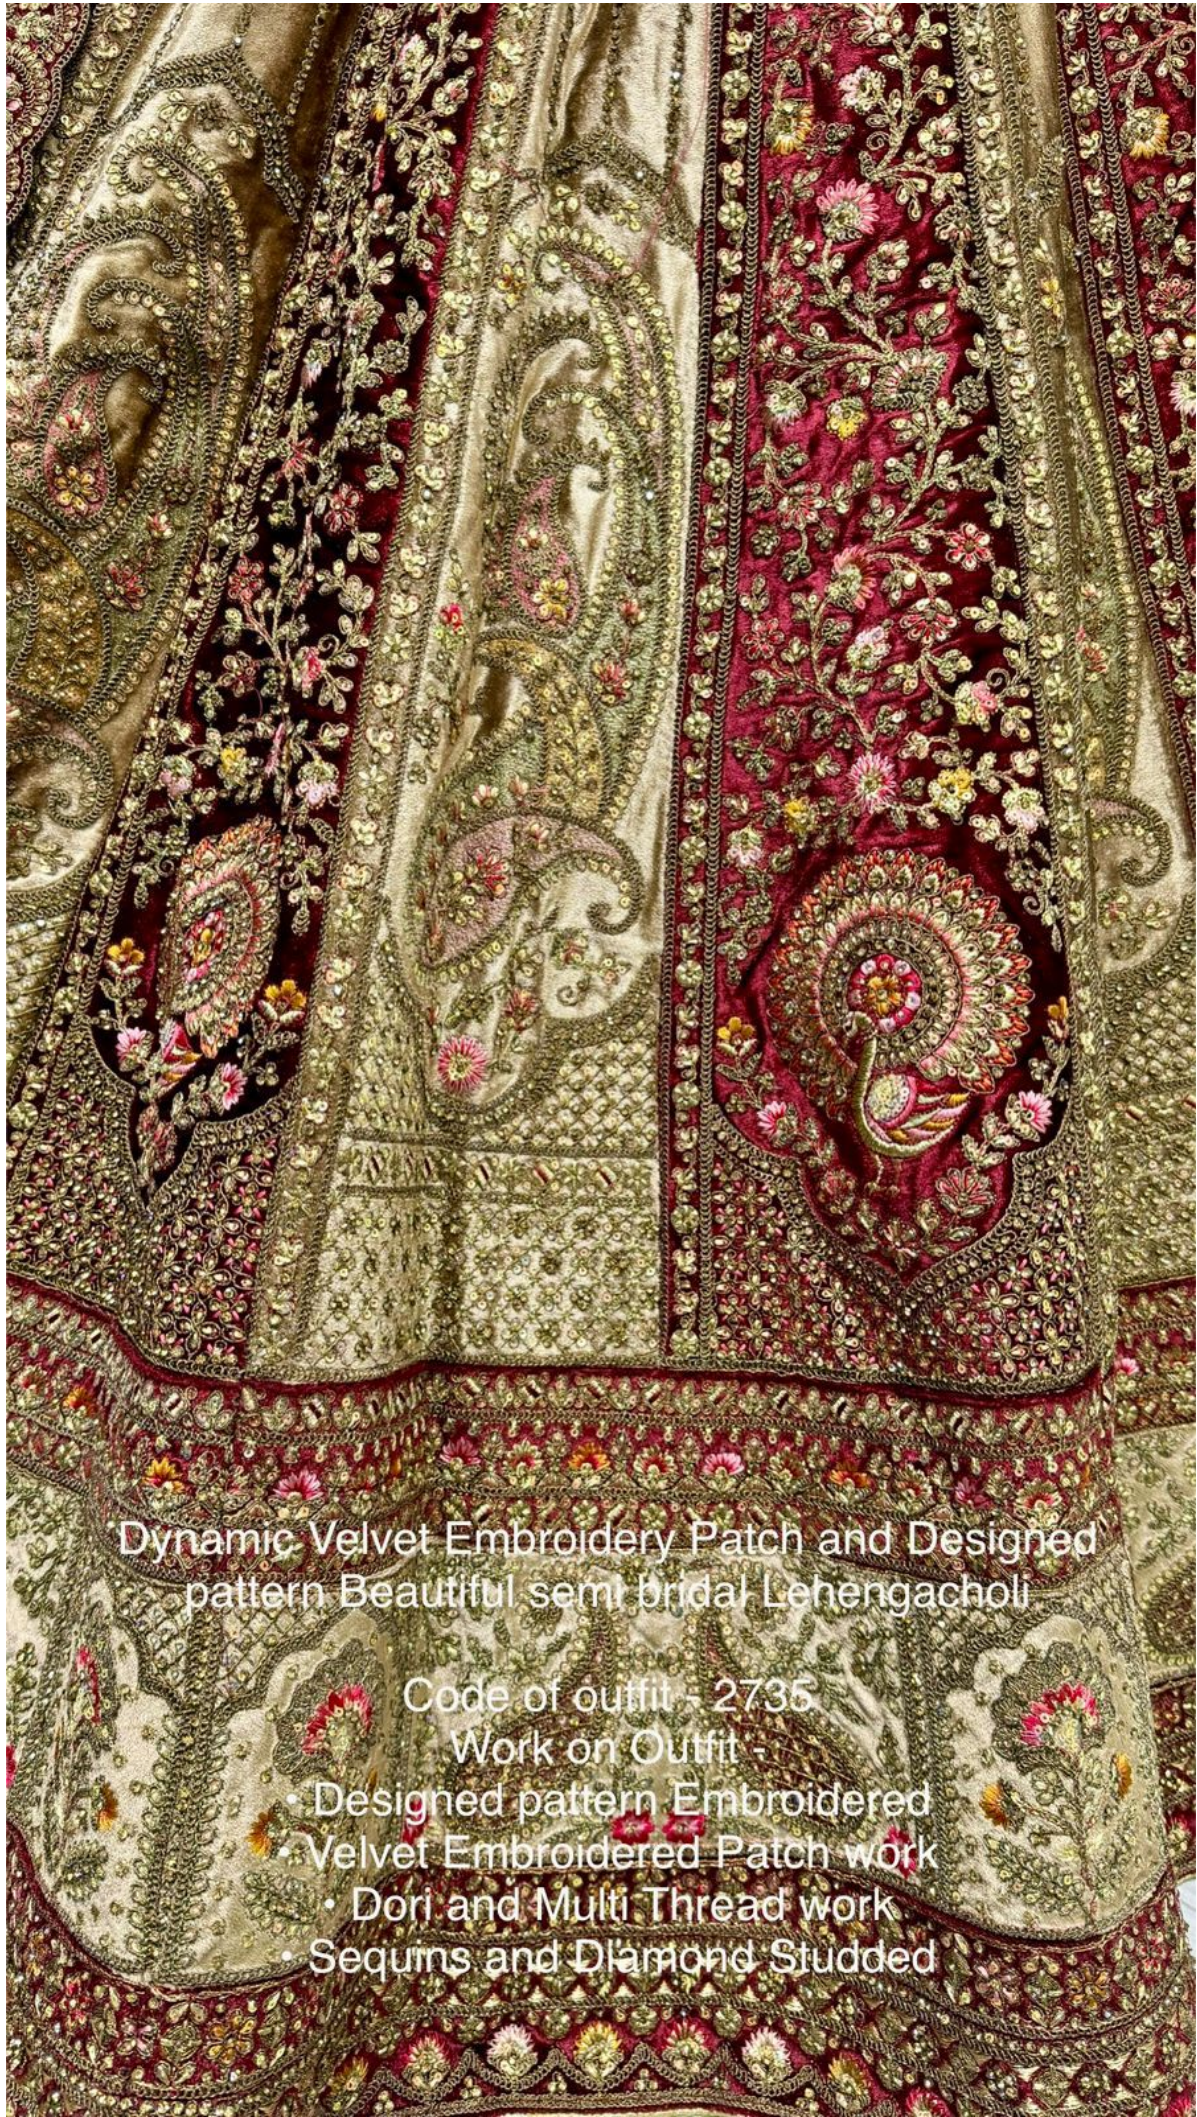

2735-A
Chicku

Dynamic Velvet Embroidery
Patch and Designed pattern
Beautiful semi bridal
Lehengacholi

Code of outfit - 2735

Work on Outfit -

- Designed pattern
Embroidered
- Velvet Embroidered Patch
work
- Dori and Multi Thread
work
- Sequins and Diamond
Studded

Dynamic Velvet Embroidery Patch and Designed pattern Beautiful semi bridal Lehengacholi

Code of outfit - 2735
Work on Outfit -

- Designed pattern Embroidered
- Velvet Embroidered Patch work
- Dori and Multi Thread work
- Sequins and Diamond Studded

2735-A
Chicku

2735-A
Chicku

Dynamic Velvet Embroidery Patch and Designed pattern Beautiful semi bridal Lehengacholi

Code of outfit - 2735

Work on Outfit -

- Designed pattern Embroidered
- Velvet Embroidered Patch work
- Dori and Multi Thread work
- Sequins and Diamond Studded