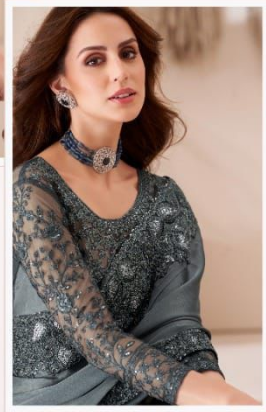

SANDAL *Good*

TFH
THE FASHION HUB

SW-1301

TFH
THE FASHION HUB

SW-1304

SW-1305

SW-1307

TFH
THE FASHION HUB

SW-1309

SW-1310

TFH
THE FASHION HUB

SW-1308

TFH
THE FASHION HUB

SANDAL *Good*

TFH
THE FASHION HUB

SW-1306

TFH
THE FASHION HUB

SW-1311

TFH
THE FASHION HUB

SW-1316

SANDALWOOD-13

D.No.	Rate (IN RS.)	CUT. (approx.)	Fabric (Blouse Unstiched)
SW-1301	1950/-	6.30 mts.	Shaded Silver Chiffon Saree & Banglari Silk Blouse
SW-1302	1950/-	6.30 mts.	Shaded Silver Chiffon Saree & Banglari Silk Blouse
SW-1303	1994/-	6.30 mts.	Sartin Gold chiffon saree & Sartin silk Blouse
SW-1304	1861/-	6.30 mts.	Pioneer shaded chiffon saree & Banglari silk Blouse
SW-1305	1772/-	6.30 mts.	Silk Pattern Georgette saree & Banglari silk Blouse
SW-1306	1772/-	6.30 mts.	Silk Chiffon saree & Banglari silk Blouse
SW-1307	1950/-	6.30 mts.	Golden Sparkle sartin silk saree & Sartin silk Blouse
SW-1308	1883/-	6.30 mts.	Majestic Sartin Georgette silk saree & Banglari silk Blouse
SW-1309	1883/-	6.30 mts.	Cherry Sartin chiffon saree & Sartin silk Blouse
SW-1310	1950/-	6.30 mts.	Majestic Sartin Georgette silk saree & Banglari silk Blouse
SW-1311	1861/-	6.30 mts.	Pioneer shaded chiffon saree & Banglari silk Blouse
SW-1312	1950/-	6.30 mts.	Cherry Sartin Chiffon saree & Banglari silk Blouse
SW-1313	1883/-	6.30 mts.	Karishma Georgette chiffon saree & Chiffon silk Blouse
SW-1314	1772/-	6.30 mts.	Rich-Feel Georgette chiffon saree & Banglari silk Blouse
SW-1315	1806/-	6.30 mts.	Pioneer shaded chiffon saree & Banglari silk Blouse
SW-1316	1950/-	6.30 mts.	Shaded Silver Chiffon Saree & Banglari Silk Blouse
SW-1317	1750/-	6.30 mts.	Blossom Silver chiffon saree & Banglari silk Blouse
SW-1318	1883/-	6.30 mts.	Gold Jari Sartin Georgette saree & Banglari silk Blouse
TOTAL	33820/-		
AVG.PRICE (approx.)	1878.89/-		
(5% G.ST. APPLICABLE)			
NOTE:-			
1). RETURN GOODS SHALL NOT BE ACCEPTED.			
2). SETWISE ORDER ONLY.			