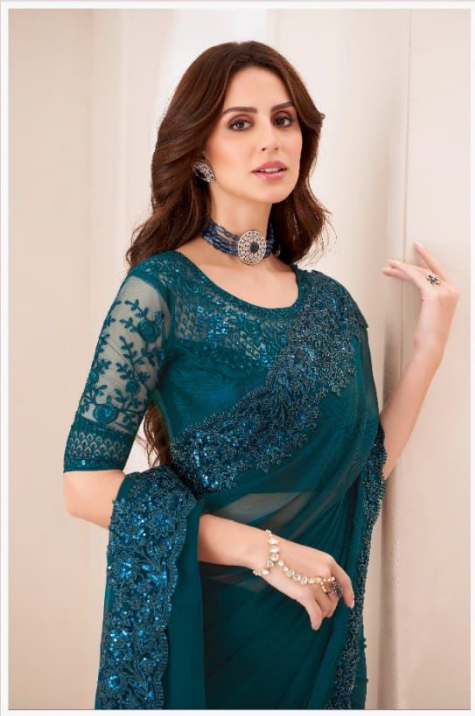

SANDAL *Good*

TFH
THE FASHION HUB

SW-1301

TFH
THE FASHION HUB

SW-1304

SW-1305

SW-1307

TFH
THE FASHION HUB

SW-1309

SW-1310

TFH
THE FASHION HUB

SW-1308

TFH
THE FASHION HUB

SANDAL *Good*

TFH
THE FASHION HUB

SW-1306

TFH
THE FASHION HUB

SW-1311

TFH
THE FASHION HUB

SW-1316

SANDALWOOD-13

D.No.	Rate (IN RS.)	CUT. (approx.)	Fabric (Blouse Unstiched)
SW-1301	1950/-	6.30 mts.	Shaded Silver Chiffon Saree & Banglari Silk Blouse
SW-1302	1950/-	6.30 mts.	Shaded Silver Chiffon Saree & Banglari Silk Blouse
SW-1303	1994/-	6.30 mts.	Sartin Gold chiffon saree & Sartin silk Blouse
SW-1304	1861/-	6.30 mts.	Pioneer shaded chiffon saree & Banglari silk Blouse
SW-1305	1772/-	6.30 mts.	Silk Pattern Georgette saree & Banglari silk Blouse
SW-1306	1772/-	6.30 mts.	Silk Chiffon saree & Banglari silk Blouse
SW-1307	1950/-	6.30 mts.	Golden Sparkle sartin silk saree & Sartin silk Blouse
SW-1308	1883/-	6.30 mts.	Majestic Sartin Georgette silk saree & Banglari silk Blouse
SW-1309	1883/-	6.30 mts.	Cherry Sartin chiffon saree & Sartin silk Blouse
SW-1310	1950/-	6.30 mts.	Majestic Sartin Georgette silk saree & Banglari silk Blouse
SW-1311	1861/-	6.30 mts.	Pioneer shaded chiffon saree & Banglari silk Blouse
SW-1312	1950/-	6.30 mts.	Cherry Sartin Chiffon saree & Banglari silk Blouse
SW-1313	1883/-	6.30 mts.	Karishma Georgette chiffon saree & Chiffon silk Blouse
SW-1314	1772/-	6.30 mts.	Rich-Feel Georgette chiffon saree & Banglari silk Blouse
SW-1315	1806/-	6.30 mts.	Pioneer shaded chiffon saree & Banglari silk Blouse
SW-1316	1950/-	6.30 mts.	Shaded Silver Chiffon Saree & Banglari Silk Blouse
SW-1317	1750/-	6.30 mts.	Blossom Silver chiffon saree & Banglari silk Blouse
SW-1318	1883/-	6.30 mts.	Gold Jari Sartin Georgette saree & Banglari silk Blouse
TOTAL	33820/-		
AVG.PRICE (approx.)	1878.89/-		
(5% G.ST. APPLICABLE)			
NOTE:-			
1). RETURN GOODS SHALL NOT BE ACCEPTED.			
2). SETWISE ORDER ONLY.			