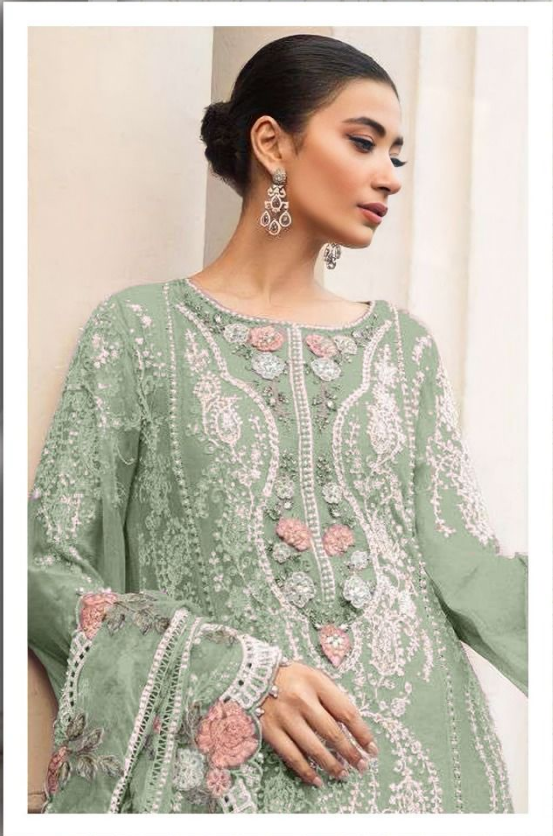

Fabric:
Embroidered georgette front with sequins work
Embroidered georgette sleeves
Embroidered tissue sleeves lace
Embroidered tissue ghera lace
Embroidered Heavy fox dupatta
Heavy santoon trouser

SF814-A

SF814-B

SF814-C

SF814-D

SF814-C

Fabric:
Embroidered georgette front
with sequins work
Embroidered georgette sleeves
Embroidered tissue sleeves lace
Embroidered tissue ghera lace
Embroidered Heavy fox dupatta
Heavy santoon trouser

SF814-B

SF814-C

SF814-D

SAFA

SFPK-814

SF814-D

Fabric:
Embroidered georgette front
with sequins work
Embroidered georgette sleeves
Embroidered tissue sleeves lace
Embroidered Heavy fox dupatta
Heavy santoon trouser