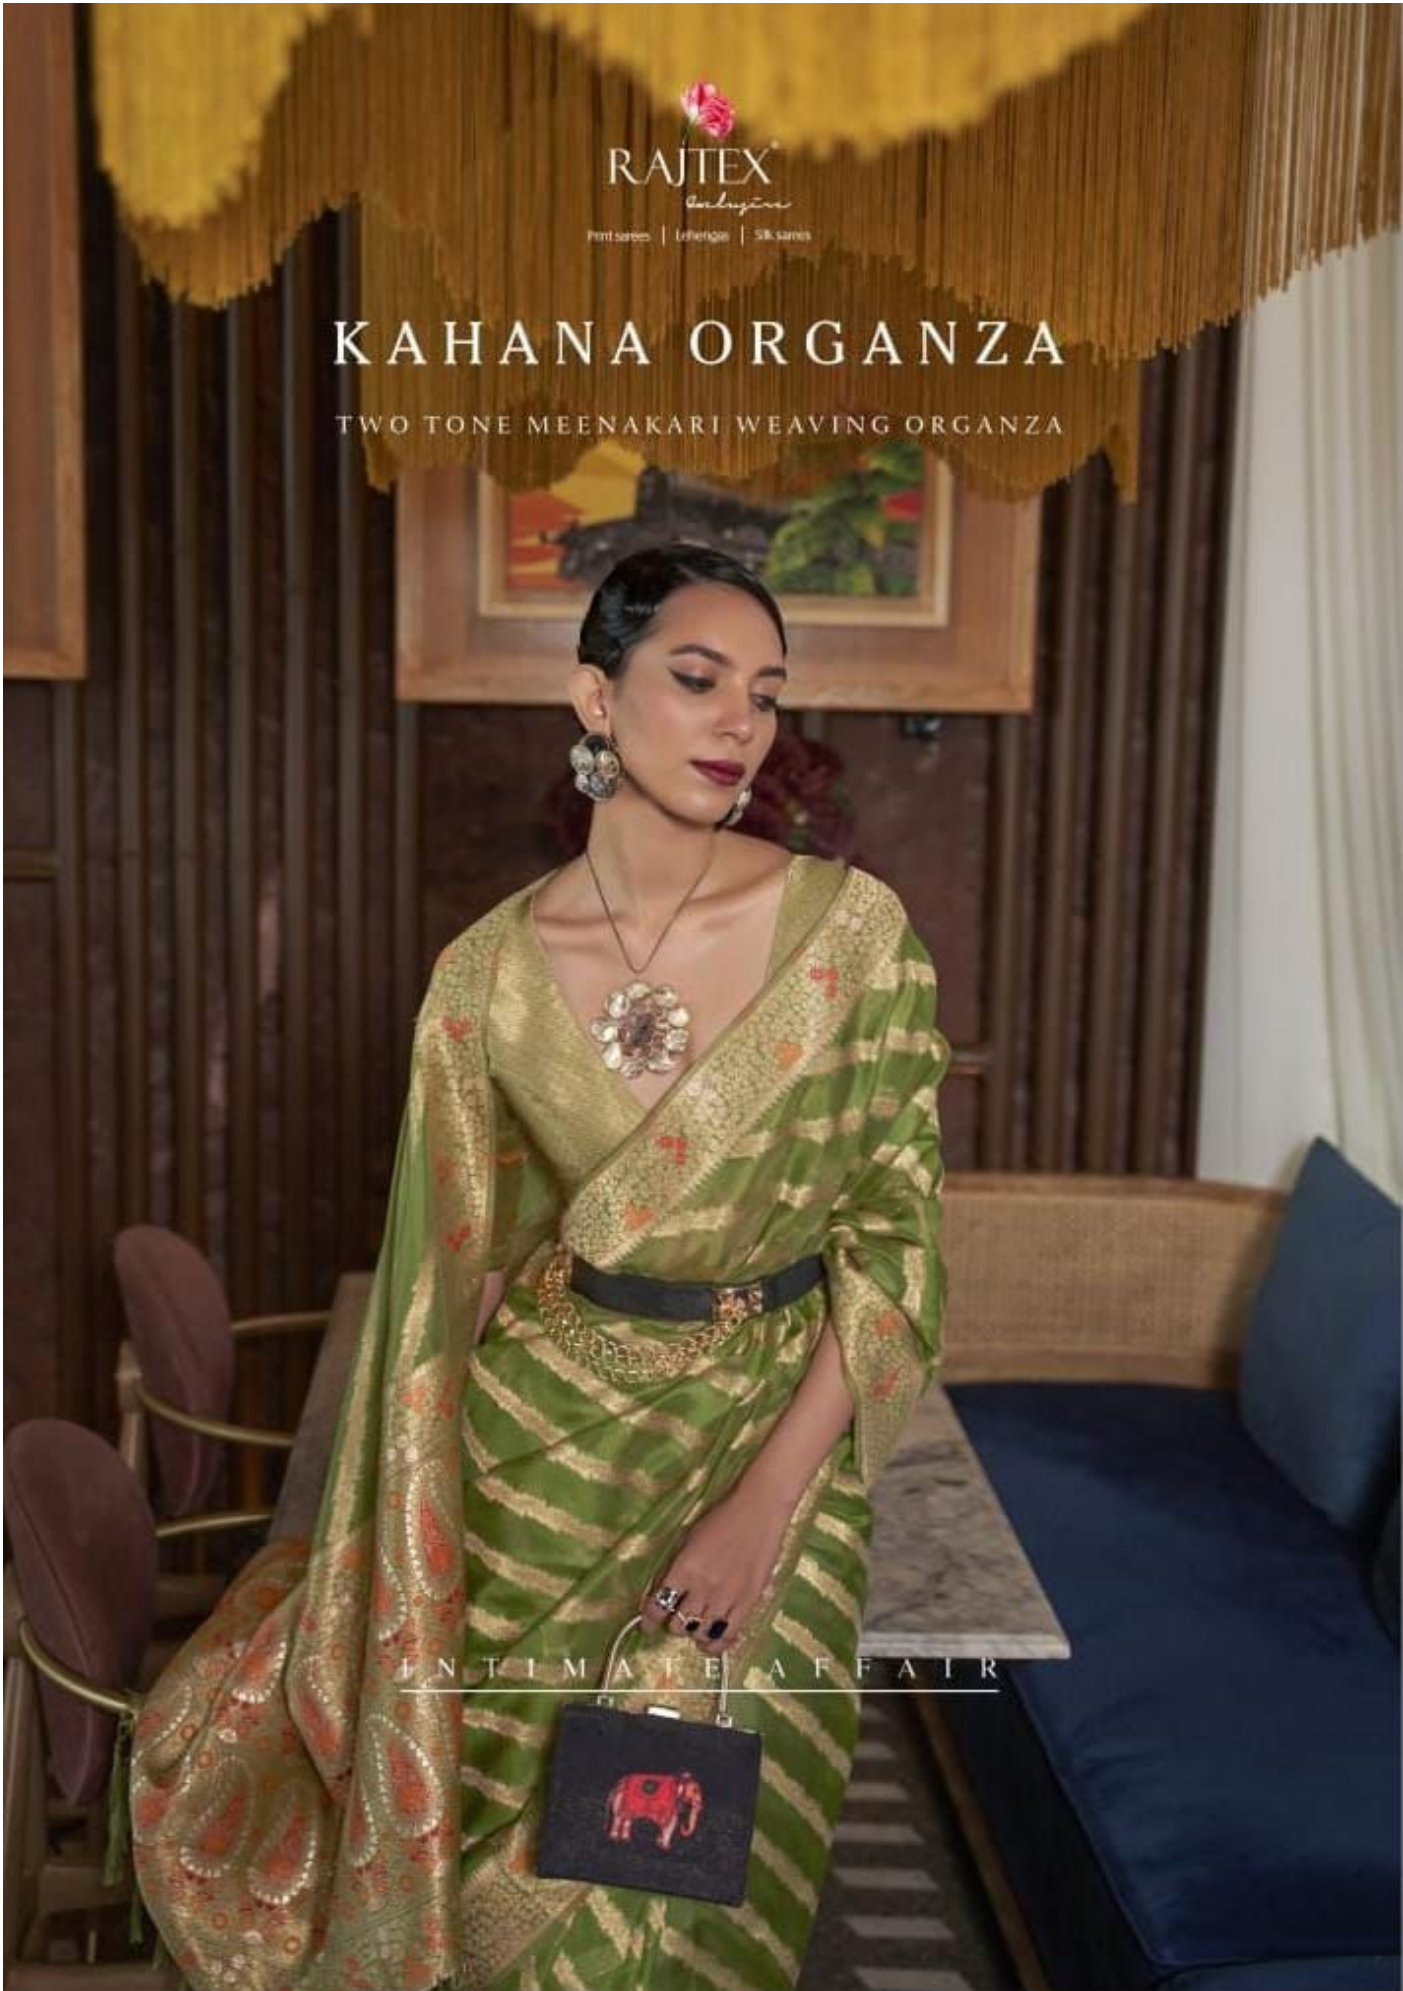

RAJTEX
Conscious

Print sarees | Lehenga | Silk sarees

KAHANA ORGANZA

TWO TONE MEENAKARI WEAVING ORGANZA

INTIMATE AFFAIR