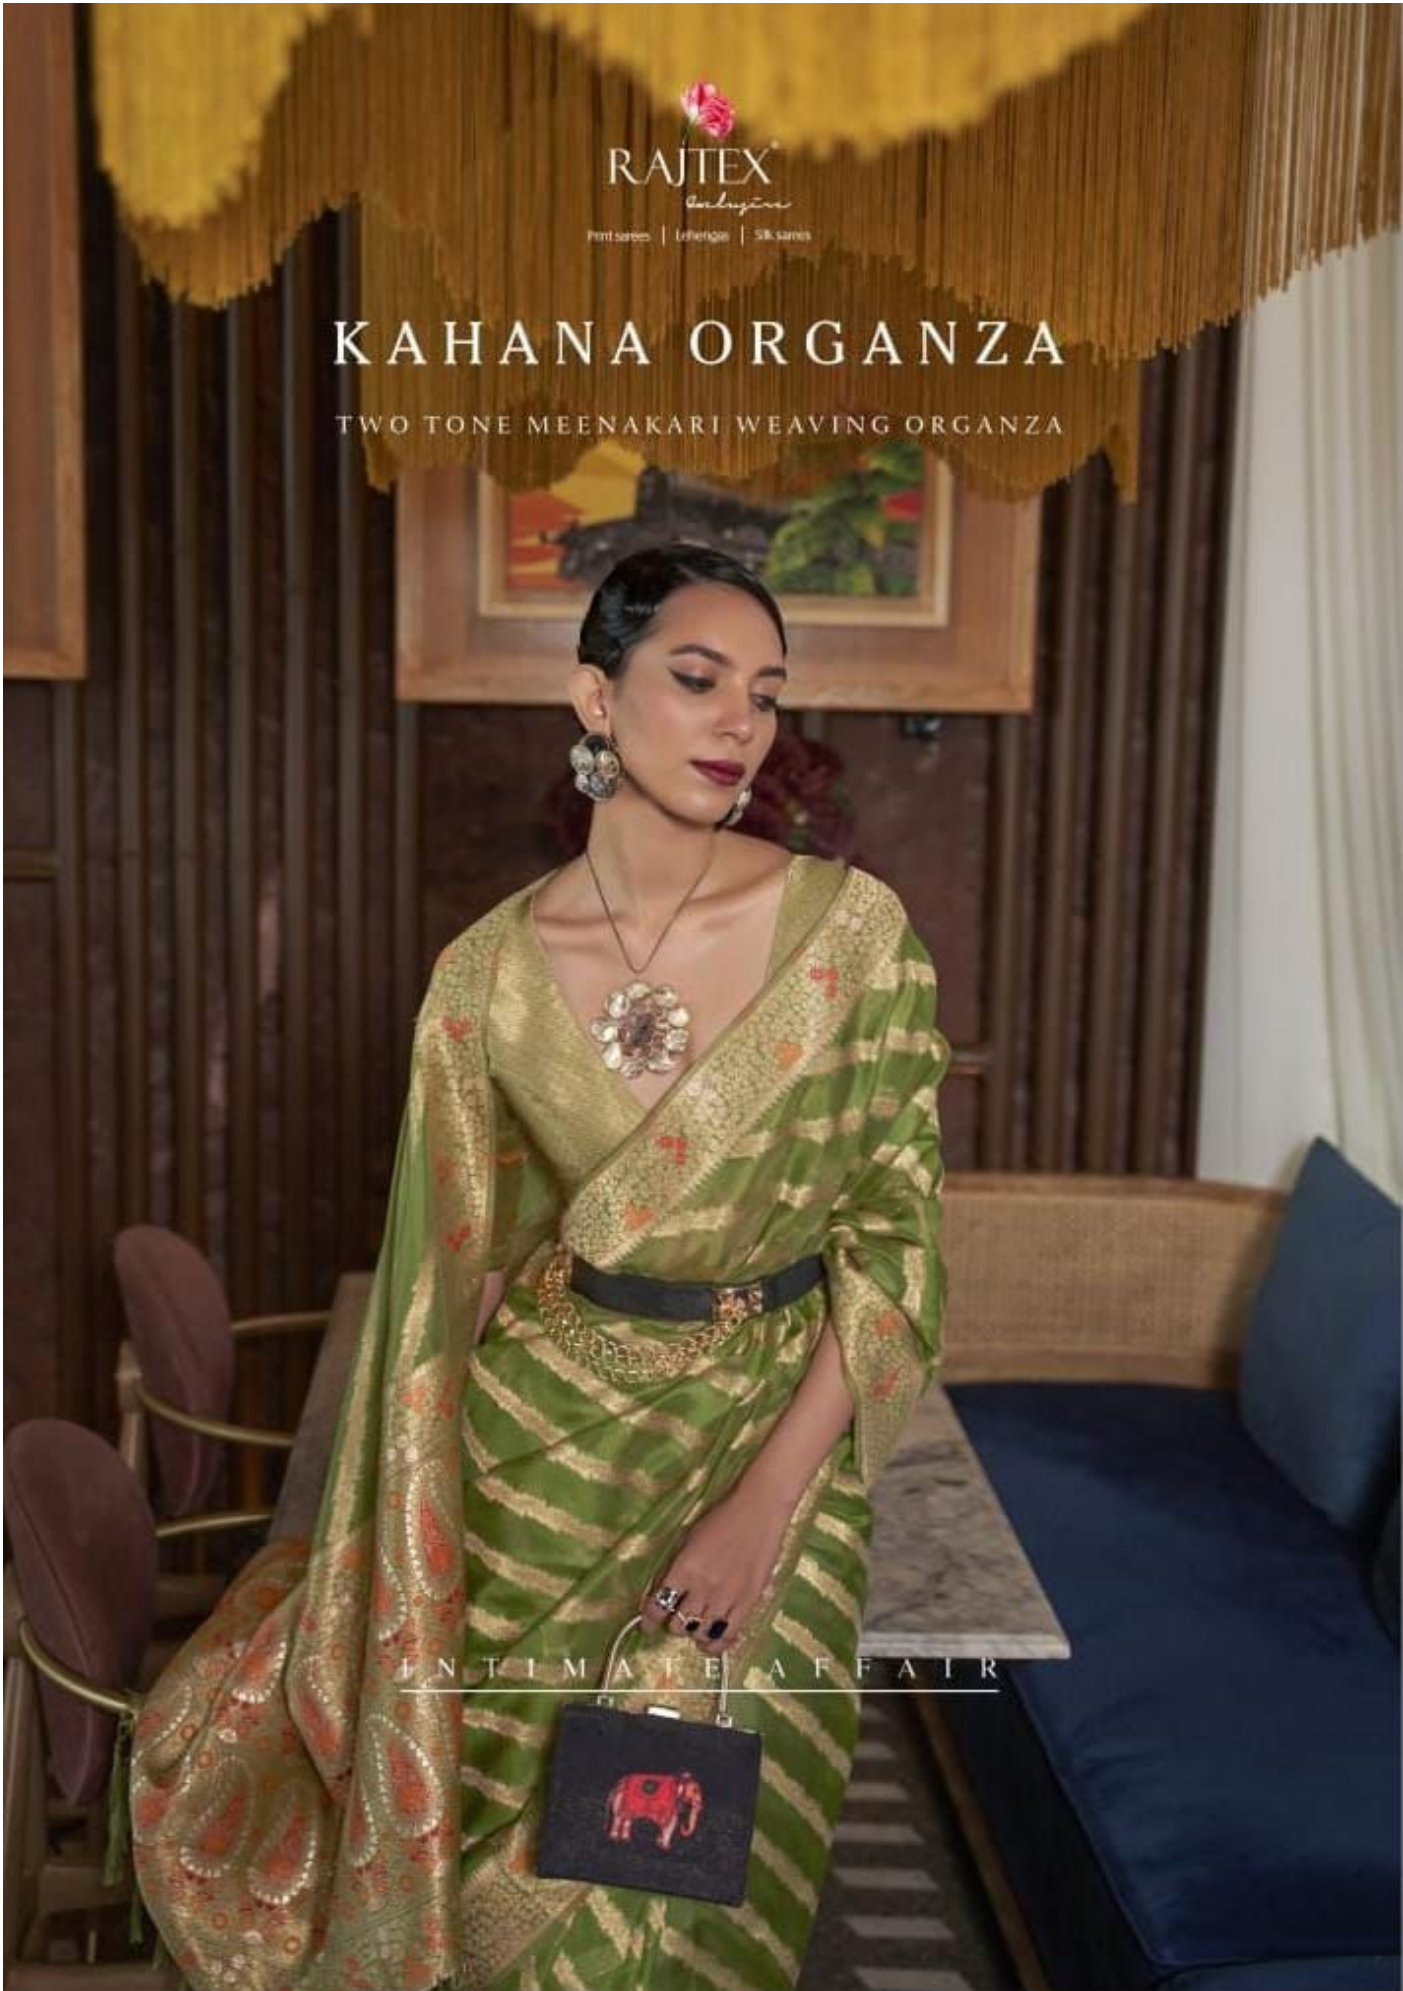

RAJTEX
Collection

Print sarees | Lehenga | Silk sarees

KAHANA ORGANZA

TWO TONE MEENAKARI WEAVING ORGANZA

INTIMATE AFFAIR

279001

279002

279003

279004

279005

279006

RAJTEX
Conscious

Print sarees | Lehengas | Silk sarees

KAHANA ORGANZA

TWO TONE MEENAKARI WEAVING ORGANZA

INTIMATE AFFAIR