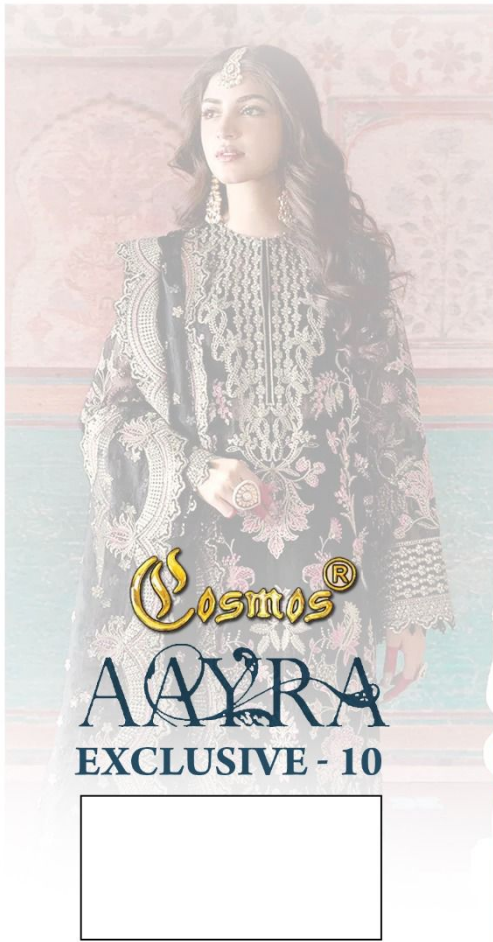

### **MATERIAL DETAILS**

**TOP:** ORGANJA WITH HEAVY EMBROIDERY

**DUPTTA:** ORGANJA HEAVY EMBROIDERY  
FOUR SIDE BORDER

**BOTTOM & INNER :** DULL SANTOON

Cosmos®  
AAVRA  
EXCLUSIVE - 10

### MATERIAL DETAILS

TOP: ORGANJA WITH HEAVY EMBROIDERY

DUPPTA: ORGANJA HEAVY EMBROIDERY  
FOUR SIDE BORDER

BOTTOM & INNER : DULL SANTOON

Cosmos®  
AAVRA  
EXCLUSIVE - 10