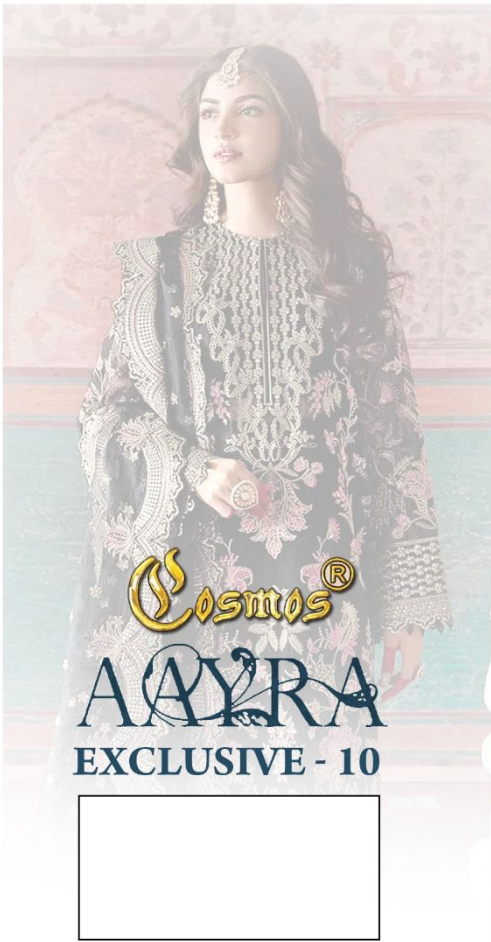

### **MATERIAL DETAILS**

**TOP:** ORGANJA WITH HEAVY EMBROIDERY

**DUPTTA:** ORGANJA HEAVY EMBROIDERY  
FOUR SIDE BORDER

**BOTTOM & INNER :** DULL SANTOON

Cosmos®  
AAVRA  
EXCLUSIVE - 10

### MATERIAL DETAILS

TOP: ORGANJA WITH HEAVY EMBROIDERY

DUPPTA: ORGANJA HEAVY EMBROIDERY  
FOUR SIDE BORDER

BOTTOM & INNER : DULL SANTOON

Cosmos®  
AAVRA  
EXCLUSIVE - 10