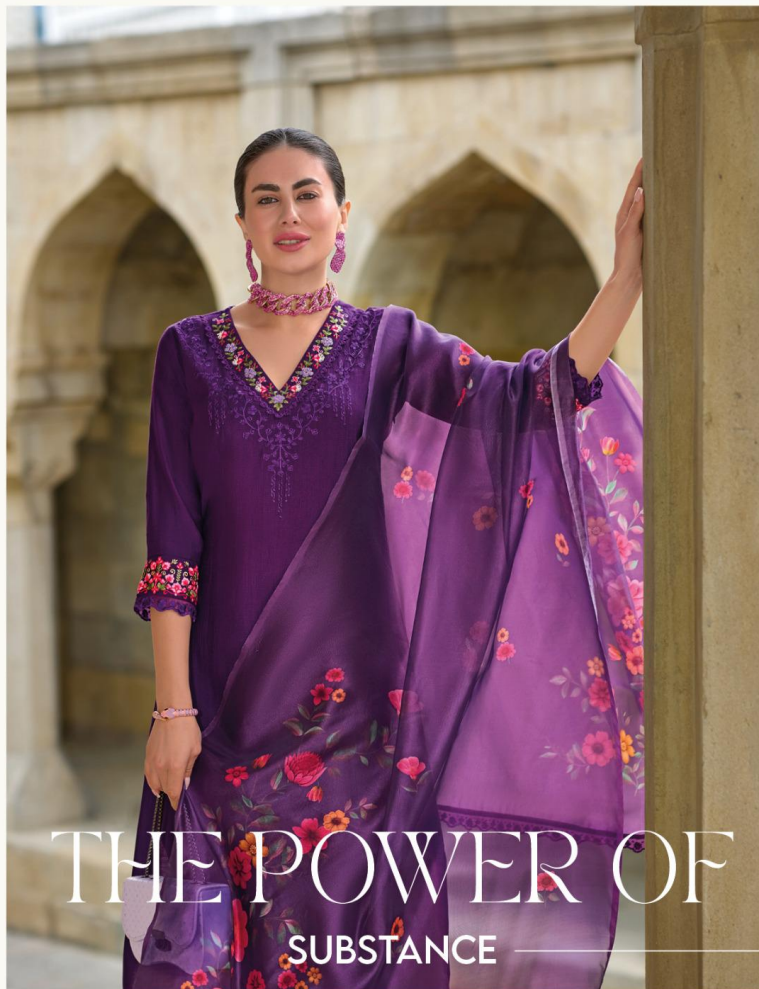

LILY&LALI®
GULS PRIDE
A PRODUCT OF sfiona® GROUP

THE POWER OF
SUBSTANCE