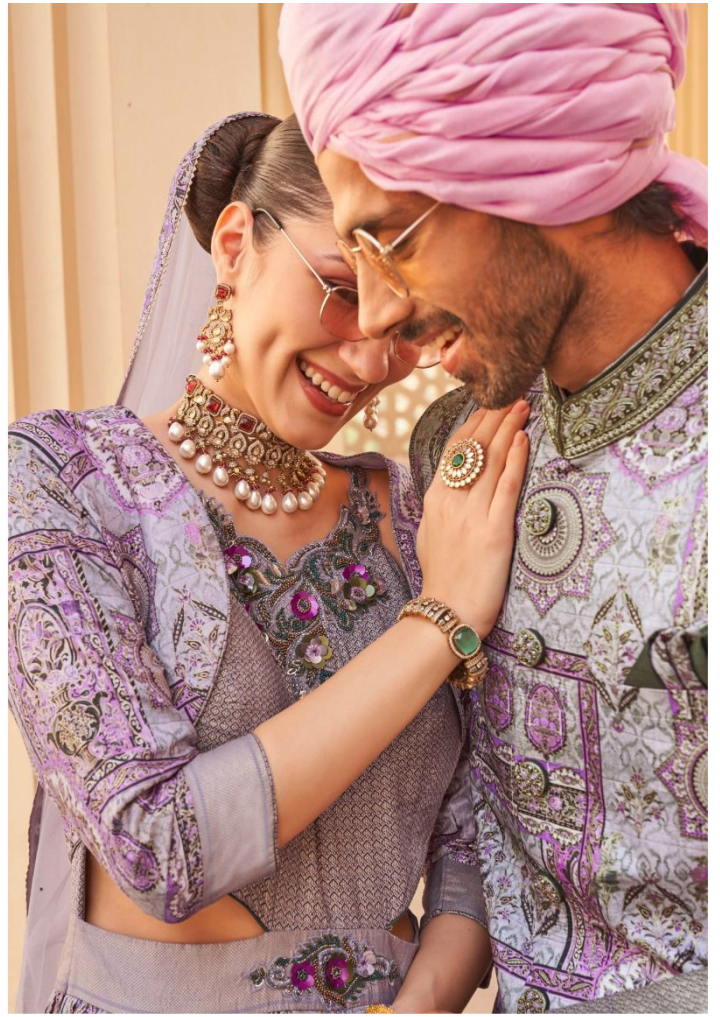

RSW-13

RSM-13