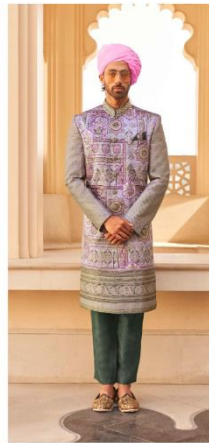

RSW-10

RSM-11