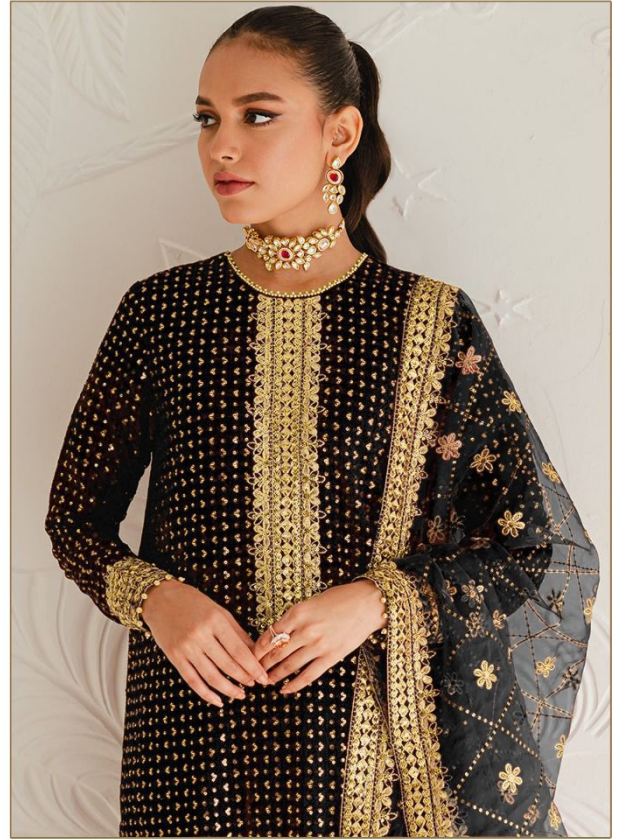

Serena[®]
Pakistani Suit

A BRAND BY MEGHA EXPORT

S - 148 B

TOP - FOX GEORGETTE HEAVY EMBROIDERED
BOTTOM - INNER/ HEVEY SHANTUN
DUPATTA - NAZNEEN HEAVY EMBROIDERED

Serena[®]
Pakistani Suit

A BRAND BY  MEGA EXPORT

S - 148 A

TOP - FOX GEORGETTE HEAVY EMBROIDERED
BOTTOM - INNER/ HEVEY SHANTUN
DUPATTA - NAZNEEN HEAVY EMBROIDERED

Serena[®]
Pakistani Suit

A BRAND BY MEGHA EXPORT

S - 148 B

TOP - FOX GEORGETTE HEAVY EMBROIDERED
BOTTOM - INNER/ HEVEY SHANTUN
DUPATTA - NAZNEEN HEAVY EMBROIDERED

Serena[®]
Pakistani Suit

A BRAND BY MEGHA EXPORT

S - 148 B

TOP - FOX GEORGETTE HEAVY EMBROIDERED
BOTTOM - INNER/ HEVEY SHANTUN
DUPATTA - NAZNEEN HEAVY EMBROIDERED

Serina
— CURIOUS ABOUT —
S-148A

TOP - JIK GEORGETTE HEAVY EMBROIDERED
BOTTOM - INNER HEAVY SEAMLESS
DUPATTA - KAZMER HEAVY EMBROIDERED