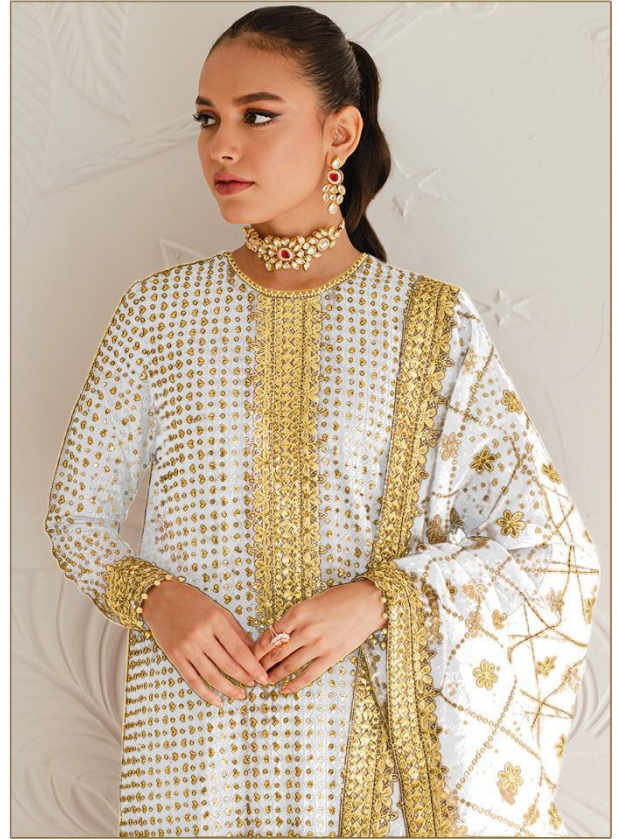

*Serena*<sup>®</sup>  
Pakistani Suit

A BRAND BY  MEGA EXPORT

**S - 148 B**

TOP - FOX GEORGETTE HEAVY EMBROIDERED  
BOTTOM - INNER/ HEVEY SHANTUN  
DUPATTA - NAZNEEN HEAVY EMBROIDERED

*Serena*<sup>®</sup>  
Pakistani Suit

A BRAND BY  MEGA EXPORT

**S - 148 A**

TOP - FOX GEORGETTE HEAVY EMBROIDERED  
BOTTOM - INNER/ HEVEY SHANTUN  
DUPATTA - NAZNEEN HEAVY EMBROIDERED

*Serena*<sup>®</sup>  
Pakistani Suit  
A BRAND BY MEGHA EXPORT

**S - 148 B**

TOP - FOX GEORGETTE HEAVY EMBROIDERED  
BOTTOM - INNER/ HEVEY SHANTUN  
DUPATTA - NAZNEEN HEAVY EMBROIDERED

*Serena*<sup>®</sup>  
Pakistani Suit

A BRAND BY  MEGA EXPORT

**S - 148 B**

TOP - FOX GEORGETTE HEAVY EMBROIDERED  
BOTTOM - INNER/ HEVEY SHANTUN  
DUPATTA - NAZNEEN HEAVY EMBROIDERED

Serina  
— CURIOUS ABOUT —  
S-148A

TOP - JUK GEORGETTE HEAVY EMBROIDERED  
BOTTOM - INNER: HEAVY SEAMLESS  
DEKATA - KAZMER HEAVY EMBROIDERED

Serina  
MADE IN INDIA

Serina  
MADE IN INDIA

Serina  
— CURIOUS ABOUT —  
MADE IN INDIA