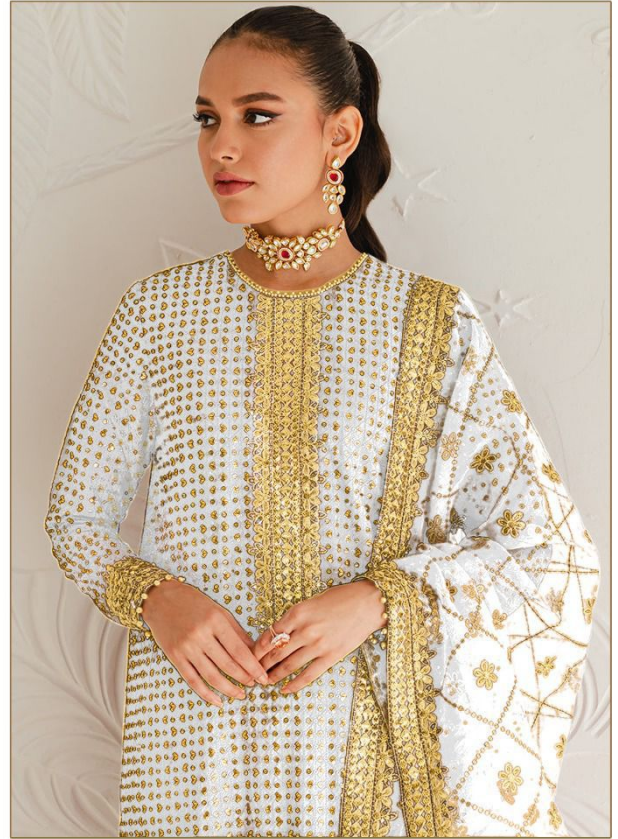

Serena[®]
Pakistani Suit

A BRAND BY MEGHA EXPORT

S - 148 B

TOP - FOX GEORGETTE HEAVY EMBROIDERED
BOTTOM - INNER/ HEVEY SHANTUN
DUPATTA - NAZNEEN HEAVY EMBROIDERED

Serena[®]
Pakistani Suit

A BRAND BY  MEGA EXPORT

S - 148 A

TOP - FOX GEORGETTE HEAVY EMBROIDERED
BOTTOM - INNER/ HEVEY SHANTUN
DUPATTA - NAZNEEN HEAVY EMBROIDERED

Serena[®]
Pakistani Suit

A BRAND BY MEGHA EXPORT

S - 148 B

TOP - FOX GEORGETTE HEAVY EMBROIDERED
BOTTOM - INNER/ HEVEY SHANTUN
DUPATTA - NAZNEEN HEAVY EMBROIDERED

Serena[®]
Pakistani Suit

A BRAND BY MEGHA EXPORT

S - 148 B

TOP - FOX GEORGETTE HEAVY EMBROIDERED
BOTTOM - INNER/ HEVEY SHANTUN
DUPATTA - NAZNEEN HEAVY EMBROIDERED

Serina
— CURIOUS ABOUT —
S-148A

TOP - JIK GEORGETTE HEAVY EMBROIDERED
BOTTOM - INNER HEAVY SEAMLESS
DUPATTA - KAZMER HEAVY EMBROIDERED