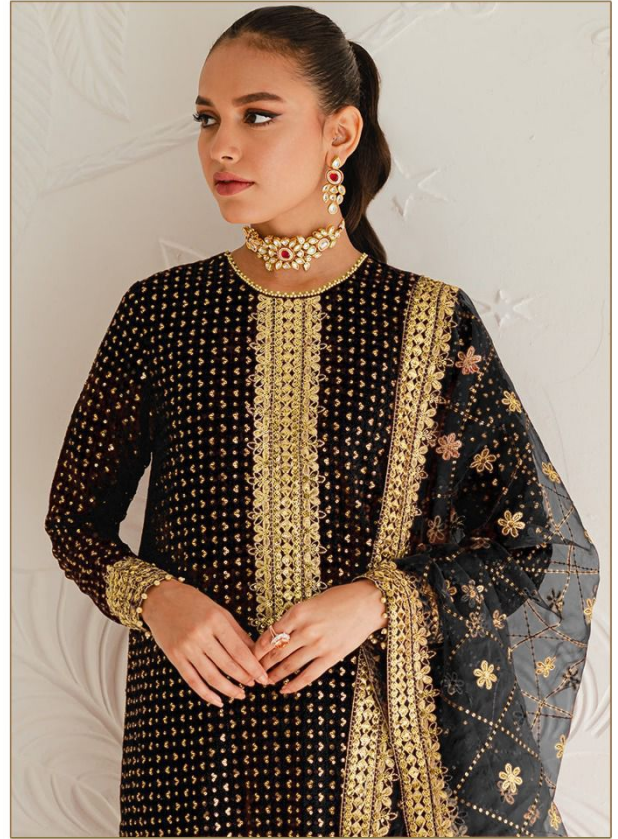

*Serena*<sup>®</sup>  
Pakistani Suit

A BRAND BY  MEGA EXPORT

**S - 148 B**

TOP - FOX GEORGETTE HEAVY EMBROIDERED  
BOTTOM - INNER/ HEVEY SHANTUN  
DUPATTA - NAZNEEN HEAVY EMBROIDERED

*Serena*<sup>®</sup>  
Pakistani Suit

A BRAND BY  MEGA EXPORT

**S - 148 A**

TOP - FOX GEORGETTE HEAVY EMBROIDERED  
BOTTOM - INNER/ HEVEY SHANTUN  
DUPATTA - NAZNEEN HEAVY EMBROIDERED

*Serena*<sup>®</sup>  
Pakistani Suit  
A BRAND BY MEGHA EXPORT

**S - 148 B**

TOP - FOX GEORGETTE HEAVY EMBROIDERED  
BOTTOM - INNER/ HEVEY SHANTUN  
DUPATTA - NAZNEEN HEAVY EMBROIDERED

*Serena*<sup>®</sup>  
Pakistani Suit

A BRAND BY  MEGA EXPORT

**S - 148 B**

TOP - FOX GEORGETTE HEAVY EMBROIDERED  
BOTTOM - INNER/ HEVEY SHANTUN  
DUPATTA - NAZNEEN HEAVY EMBROIDERED

Serina  
— CURIOUS ABOUT —  
S-148A

TOP - JUK GEORGETTE HEAVY EMBROIDERED  
BOTTOM - INNER: HEAVY SEAMLESS  
DEKATA - KAZMER HEAVY EMBROIDERED

Serina  
MADE IN INDIA

Serina  
MADE IN INDIA

Serina  
— CURIOUS ABOUT —  
MADE IN INDIA