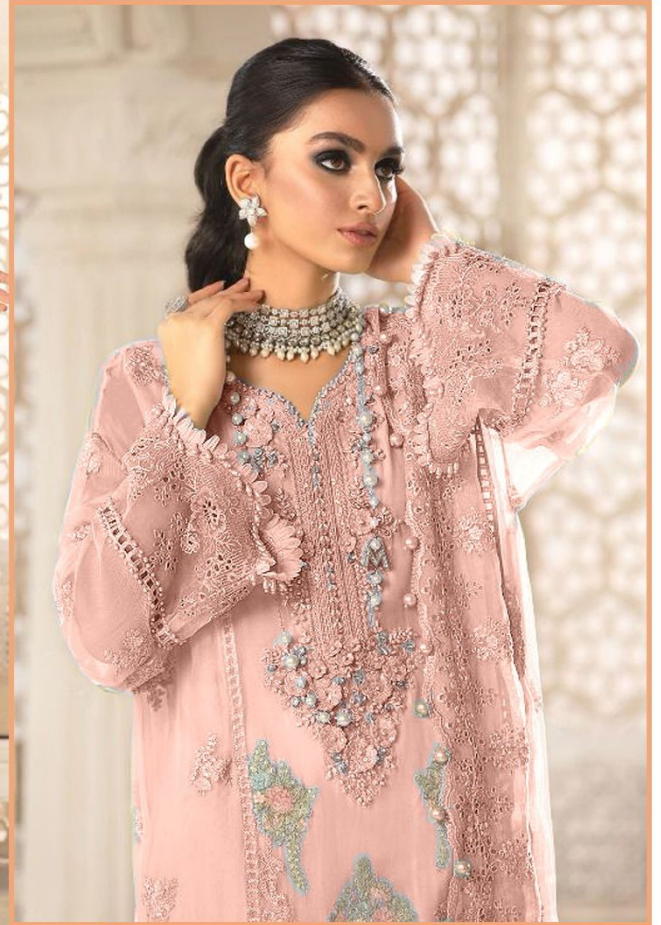

B 25 - E

B 25 - F

B 25 - G

B 25 - H

TOP - FOX GEORGETTE HEAVY EMBROIDERED WITH
APPLIQ & STONE WORK
INNER BOTTOM - HEAVY SANTOON
DUPATTA - ORGANZA HEAVY EMBROIDERED

B-25 G

B 25 - E

B 25 - F

B 25 - G

B 25 - H

B 25 - E

B 25 - F

B 25 - G

B 25 - H

TOP - FOX GEORGETTE HEAVY EMBROIDERED WITH
APPLIQ & STONE WORK
INNER BOTTOM - HEAVY SANTOON
DUPATTA - ORGANZA HEAVY EMBROIDERED

B-25 E

TOP - FOX GEORGETTE HEAVY EMBROIDERED WITH
APPLIQ & STONE WORK
INNER BOTTOM - HEAVY SANTOON
DUPATTA - ORGANZA HEAVY EMBROIDERED

B-25 F

TOP - FOX GEORGETTE HEAVY EMBROIDERED WITH
APPLIQ & STONE WORK
INNER BOTTOM - HEAVY SANTOON
DUPATTA - ORGANZA HEAVY EMBROIDERED