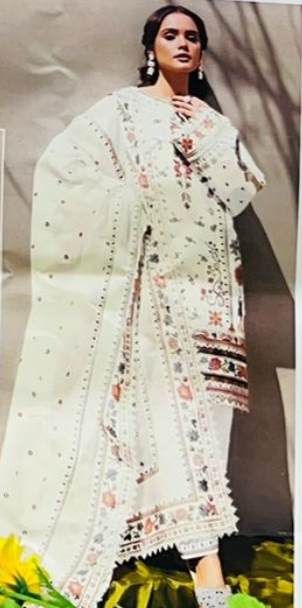

TOP Cambric Cotton With
Heavy Embroidery Work

BOTTOM-INNER
Semi Lawn

DUPATTA Butterfly Net with
Heavy Embroidery

ALK-5085-A

ALK-5085-B

ALK-5085-C

ALK-5085-D

TOP Cambric Cotton With
Heavy Embroidery Work

ALK D.No.5085-C

TOP
Cambic Cotton With
Heavy Embroidery Work

BOTTOM-INNER
Semi Lawn

DUPATTA
Butterfly Net with
Heavy Embroidery

ALK[®]

AL KHUSHBU[®]

ALK[®]
AL KHUSHBU
MUSHQ
VOL-4

ALK D.No.5085-B
TOP
Cambrie Cotton With
Heavy Embroidery Work
BOTTOM-INNER
Semi Lazen
DUPATTA
Butterfly Net -
Heavy Embro.