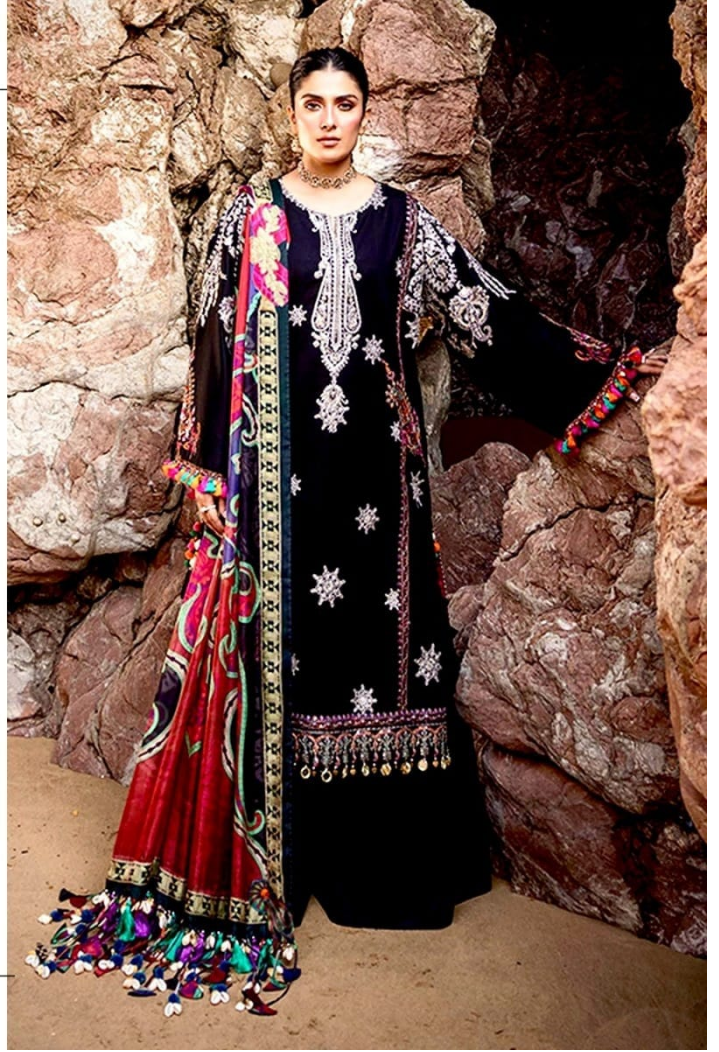

**TOP-** PURE HEAVY QUALITY RAYON WITH HEAVY EMBROIDERY AND SEQUENCE WORK  
**BOTTOM-** HEAVY QUALITY RAYON COTTON  
**DUPATTA-** PURE HEAVY CHINON DIGITAL PRINT

7773  
D.No:-438

TOP- PURE HEAVY QUALITY RAYON WITH HEAVY EMBROIDERY AND SEQUENCE WORK  
BOTTOM- HEAVY QUALITY RAYON COTTON  
DUPATTA- PURE HEAVY CHINON DIGITAL PRINT

7773  
D.No:-438

TOP- PURE HEAVY QUALITY RAYON WITH HEAVY EMBROIDERY AND SEQUENCE WORK  
BOTTOM- HEAVY QUALITY RAYON COTTON  
DUPATTA- PURE HEAVY CHINON DIGITAL PRINT

7773  
D.No:-438

**ANAMSA**  
AA REAL FASHION BRAND