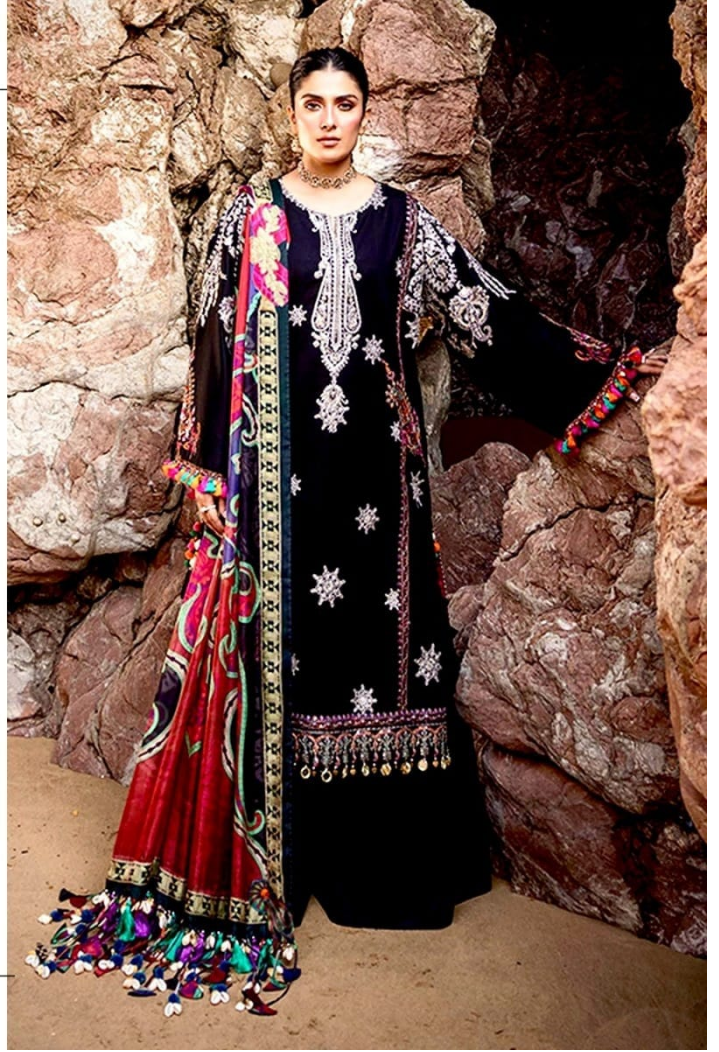

TOP- PURE HEAVY QUALITY RAYON WITH HEAVY EMBROIDERY AND SEQUENCE WORK
BOTTOM- HEAVY QUALITY RAYON COTTON
DUPATTA- PURE HEAVY CHINON DIGITAL PRINT

7773
D.No:-438

TOP- PURE HEAVY QUALITY RAYON WITH HEAVY EMBROIDERY AND SEQUENCE WORK
BOTTOM- HEAVY QUALITY RAYON COTTON
DUPATTA- PURE HEAVY CHINON DIGITAL PRINT

7773
D.No:-438

TOP- PURE HEAVY QUALITY RAYON WITH HEAVY EMBROIDERY AND SEQUENCE WORK
BOTTOM- HEAVY QUALITY RAYON COTTON
DUPATTA- PURE HEAVY CHINON DIGITAL PRINT

7773
D.No:-438

ANAMSA
AA REAL FASHION BRAND