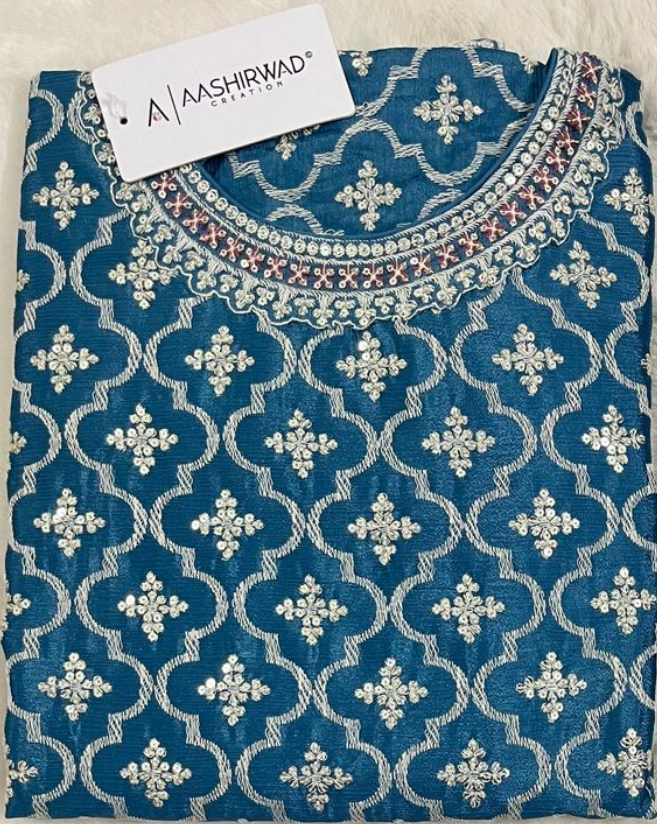

9701

9702

9703

AASHIRWAD®
CREATION
COLORS

AASHIRWAD®
CREATION
COLORS

A | -9702

9701

9702

9703

AASHIRWAD®
CREATION
COLORS

A | -9703

A -9702

A | -9701

AASHIRWAD
CREATION

GULKAND
A brand by Aashirwad

COLORS

9702

- ~ TOP ~
CHINNON SILK
(free size 55inch)
- ~ DUPATTA ~
CHINNON SILK
- ~ PLAZZO ~
CHINNON SILK
(free size 55inch)

9701

9702

9703

AASHIRWAD®
CREATION

COLORS