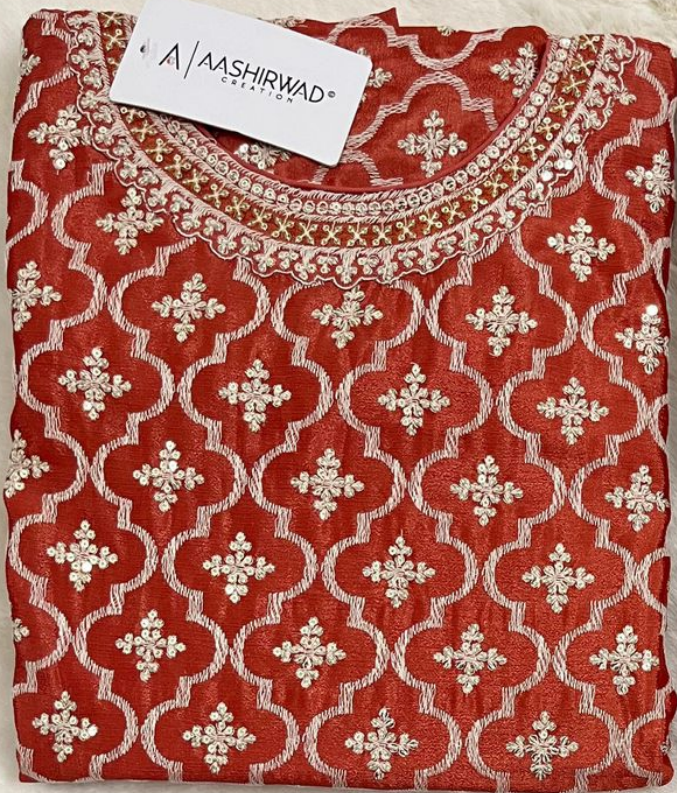

9701

9702

9703

AASHIRWAD®
CREATION
COLORS

AASHIRWAD®
CREATION
COLORS

A | -9702

9701

9702

9703

AASHIRWAD®
CREATION
COLORS

A | -9703

A -9702

A | -9701

AASHIRWAD
CREATION

GULKAND
A brand by Aashirwad

COLORS

9702

- ~ TOP ~
CHINNON SILK
(free size 55inch)
- ~ DUPATTA ~
CHINNON SILK
- ~ PLAZZO ~
CHINNON SILK
(free size 55inch)

9701

9702

9703

AASHIRWAD®
CREATION

COLORS