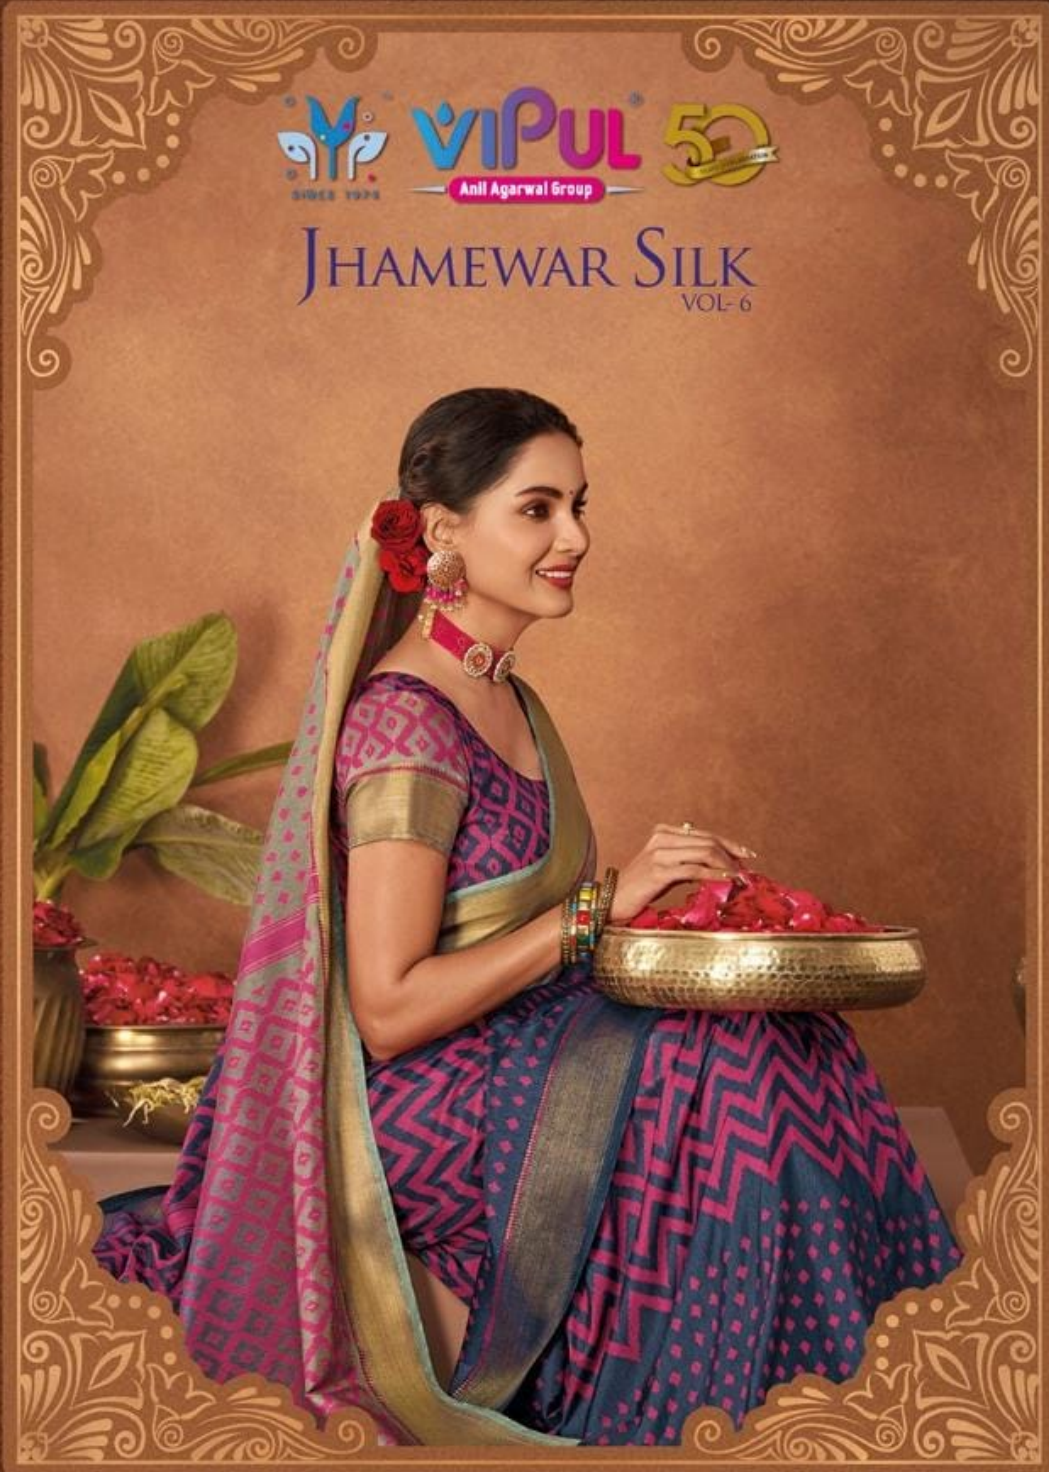

Om

 **VIPUL** 50
SINCE 1974 Anil Agarwal Group

JHAMEWAR SILK

VOL-6

JHAMEWAR SILK
VOL-6

Please scan this QR code to watch this collection film

81218

Om