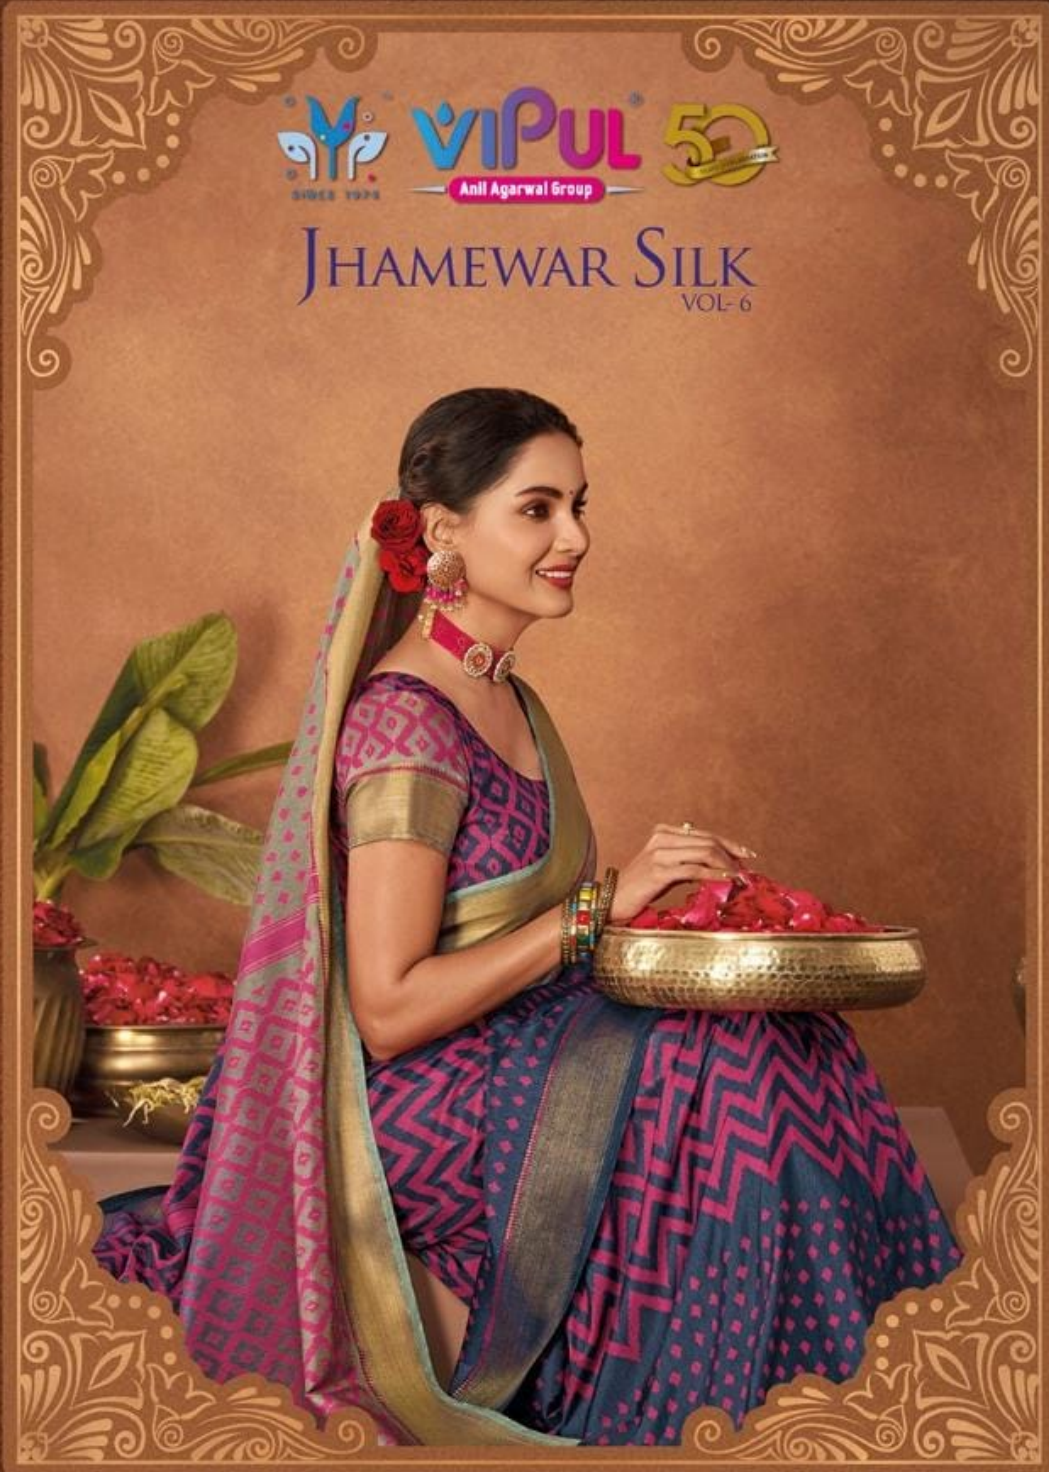

Om

VIPUL 50
SINCE 1974 Anil Agarwal Group

JHAMEWAR SILK

VOL-6