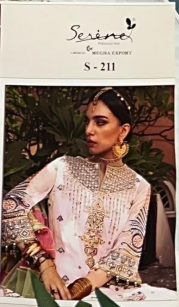

Serene[®]
Pakistani Suit
A BRAND BY MEGHA EXPORT

S - 211

**TOP - FOX GEORGETTE
HEAVY EMBROIDERED
INNER BOTTOM - DULL SANTOON
DUPATTA - ORGANZA HEAVY LACE**

Serine[®]
Pakistani Suit
A BRAND BY MEGHA EXPORT

Serine[®]
MADE IN INDIA

Serine[®]
A PRODUCT OF
MEGHA EXPORT

Serine[®]
MADE IN INDIA

Serine[®]
S-211

Serene[®]
Pakistani Suit
A BRAND BY MEGHA EXPORT

S - 211

**TOP - FOX GEORGETTE
HEAVY EMBROIDERED
INNER BOTTOM - DULL SANTOON
DUPATTA - ORGANZA HEAVY LACE**