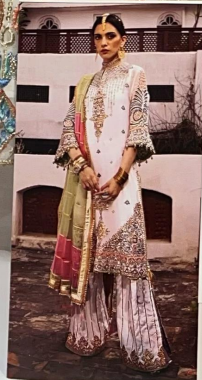

*Serene*<sup>®</sup>  
Pakistani Suit  
A BRAND BY MEGHA EXPORT

**S - 211**

**TOP - FOX GEORGETTE  
HEAVY EMBROIDERED  
INNER BOTTOM - DULL SANTOON  
DUPATTA - ORGANZA HEAVY LACE**

Serine<sup>®</sup>  
Pakistani Suit  
A BRAND BY MEGHA EXPORT

Serine<sup>®</sup>  
MADE IN INDIA

Serine<sup>®</sup>  
A PRODUCT OF  
MEGHA EXPORT

Serine<sup>®</sup>  
MADE IN INDIA

*Serene*<sup>®</sup>  
Pakistani Suit  
A BRAND BY MEGHA EXPORT

**S - 211**

**TOP - FOX GEORGETTE  
HEAVY EMBROIDERED  
INNER BOTTOM - DULL SANTOON  
DUPATTA - ORGANZA HEAVY LACE**