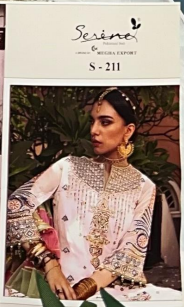

*Serene*<sup>®</sup>  
Pakistani Suit  
A BRAND BY MEGHA EXPORT

**S - 211**

**TOP - FOX GEORGETTE  
HEAVY EMBROIDERED  
INNER BOTTOM - DULL SANTOON  
DUPATTA - ORGANZA HEAVY LACE**

Serine<sup>®</sup>  
Pakistani Suit  
A BRAND BY MEGHA EXPORT

Serine<sup>®</sup>  
MADE IN INDIA

Serine<sup>®</sup>  
A PRODUCT OF  
MEGHA EXPORT

Serine<sup>®</sup>  
MADE IN INDIA

*Serene*<sup>®</sup>  
Pakistani Suit  
A BRAND BY MEGHA EXPORT

**S - 211**

**TOP - FOX GEORGETTE  
HEAVY EMBROIDERED  
INNER BOTTOM - DULL SANTOON  
DUPATTA - ORGANZA HEAVY LACE**