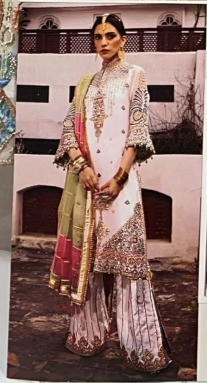

Serene[®]
Pakistani Suit
A BRAND BY MEGHA EXPORT

S - 211

**TOP - FOX GEORGETTE
HEAVY EMBROIDERED
INNER BOTTOM - DULL SANTOON
DUPATTA - ORGANZA HEAVY LACE**

Serine[®]
Pakistani Suit
A BRAND BY MEGHA EXPORT

Serine[®]
MADE IN INDIA

Serine[®]
A PRODUCT OF
MEGHA EXPORT

Serine[®]
MADE IN INDIA

Serine[®]
S-211

Serene[®]
Pakistani Suit
A BRAND BY MEGHA EXPORT

S - 211

**TOP - FOX GEORGETTE
HEAVY EMBROIDERED
INNER BOTTOM - DULL SANTOON
DUPATTA - ORGANZA HEAVY LACE**